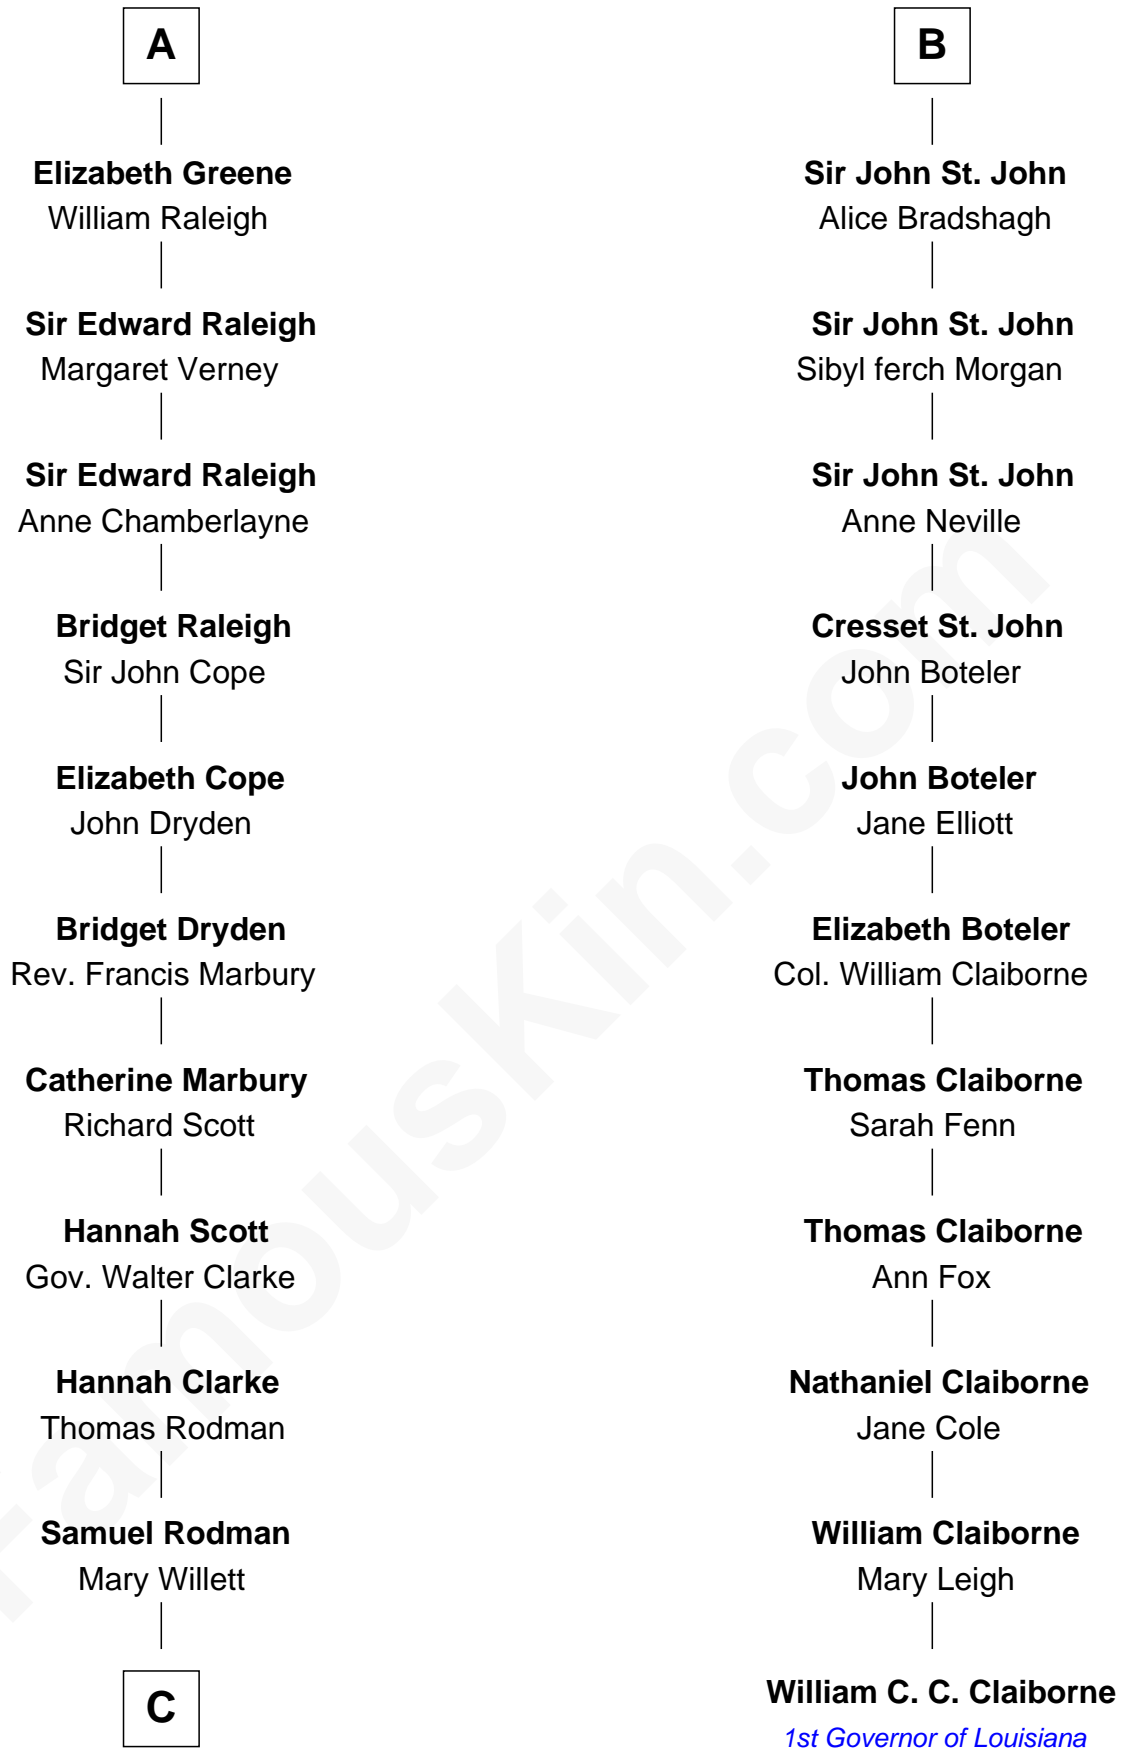

## Relationship Chart of

### Joseph Wharton

Founder of the Wharton School of Business

17th cousin 3 times removed of

**William C. C. Claiborne**  
1st Governor of Louisiana

**Sir William de Beauchamp**

**C**

—  
**Thomas Rodman**

Mary Borden

—  
**Hannah Rodman**

Samuel Rowland Fisher

—  
**Deborah Fisher**

William Wharton

—  
**Joseph Wharton**

*Founder, Wharton School of Business*

FamousKin.com