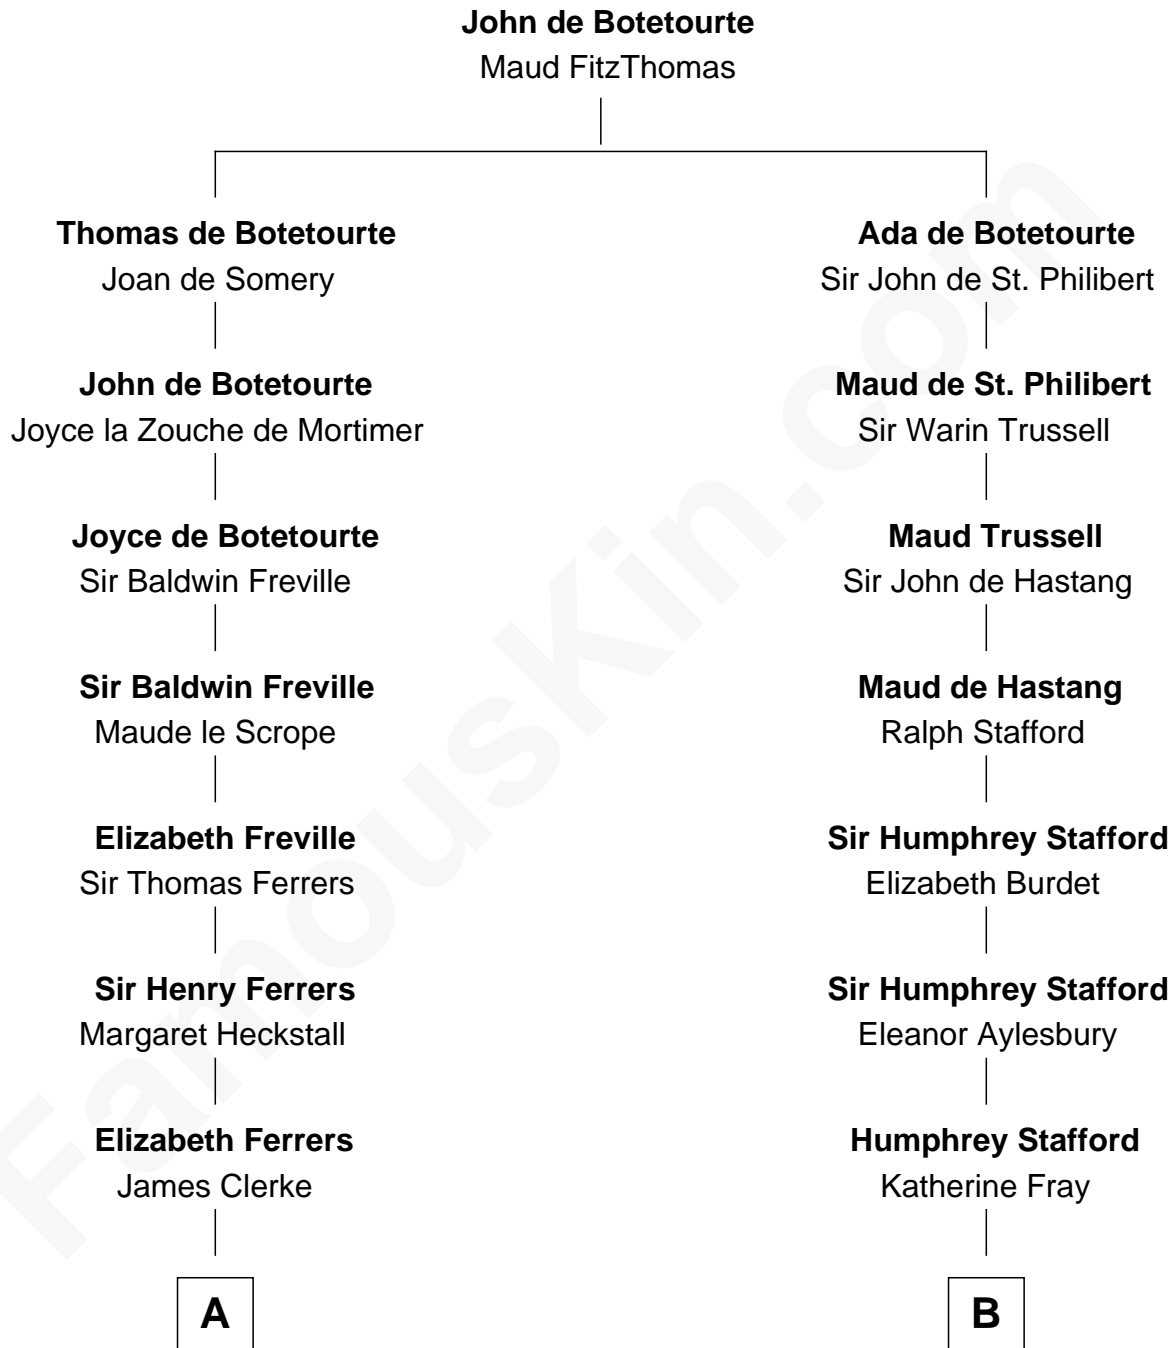

FamousKin.com

Relationship Chart of

Joseph Wharton

Founder of the Wharton School of Business

17th cousin 4 times removed of

Richard Nixon

37th U.S. President

C

—
Jacob Burdg

Miriam Matthews

—
Oliver Burdg

Jane M. Hemingway

—
Almira Park Burdg

Franklin Milhous

—
Hannah Milhous

Francis Anthony Nixon

—
Richard Nixon

37th U.S. President

FamousKin.com