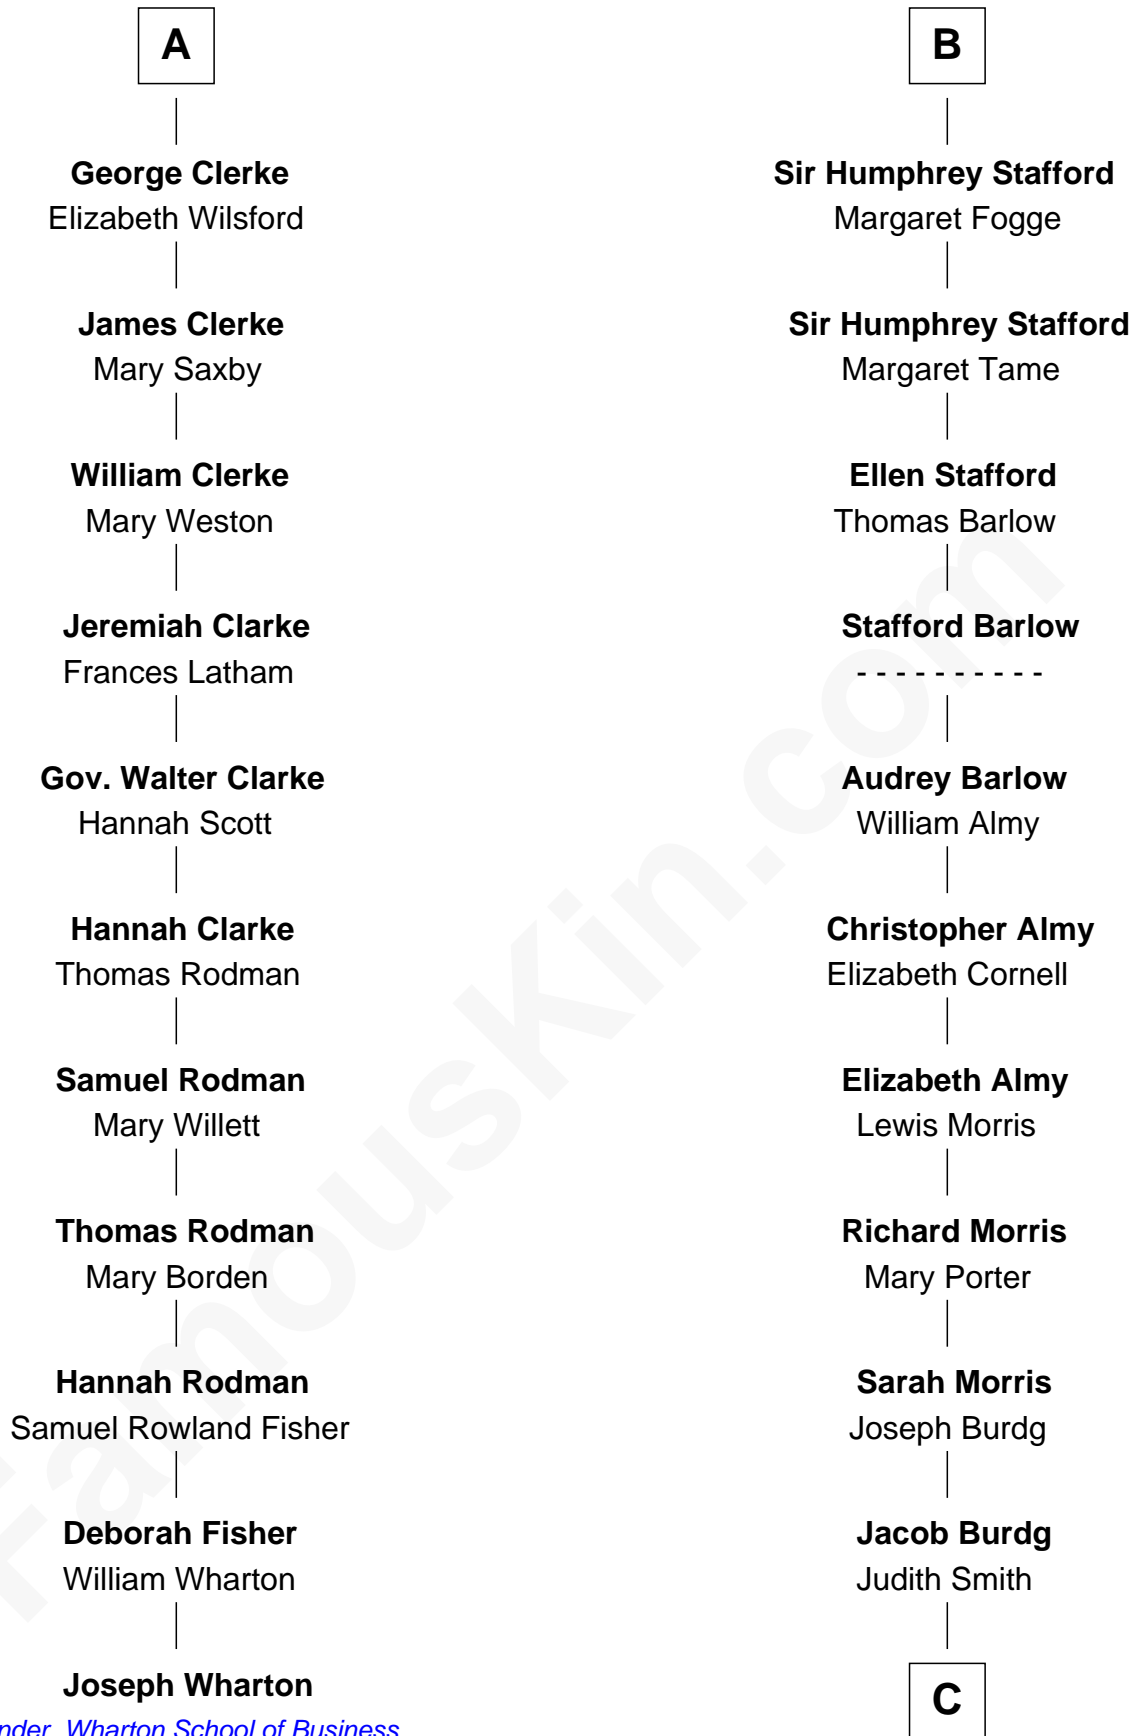

FamousKin.com

Relationship Chart of

Joseph Wharton

Founder of the Wharton School of Business

17th cousin 4 times removed of

Richard Nixon

37th U.S. President

C

—
Jacob Burdg

Miriam Matthews

—
Oliver Burdg

Jane M. Hemingway

—
Almira Park Burdg

Franklin Milhous

—
Hannah Milhous

Francis Anthony Nixon