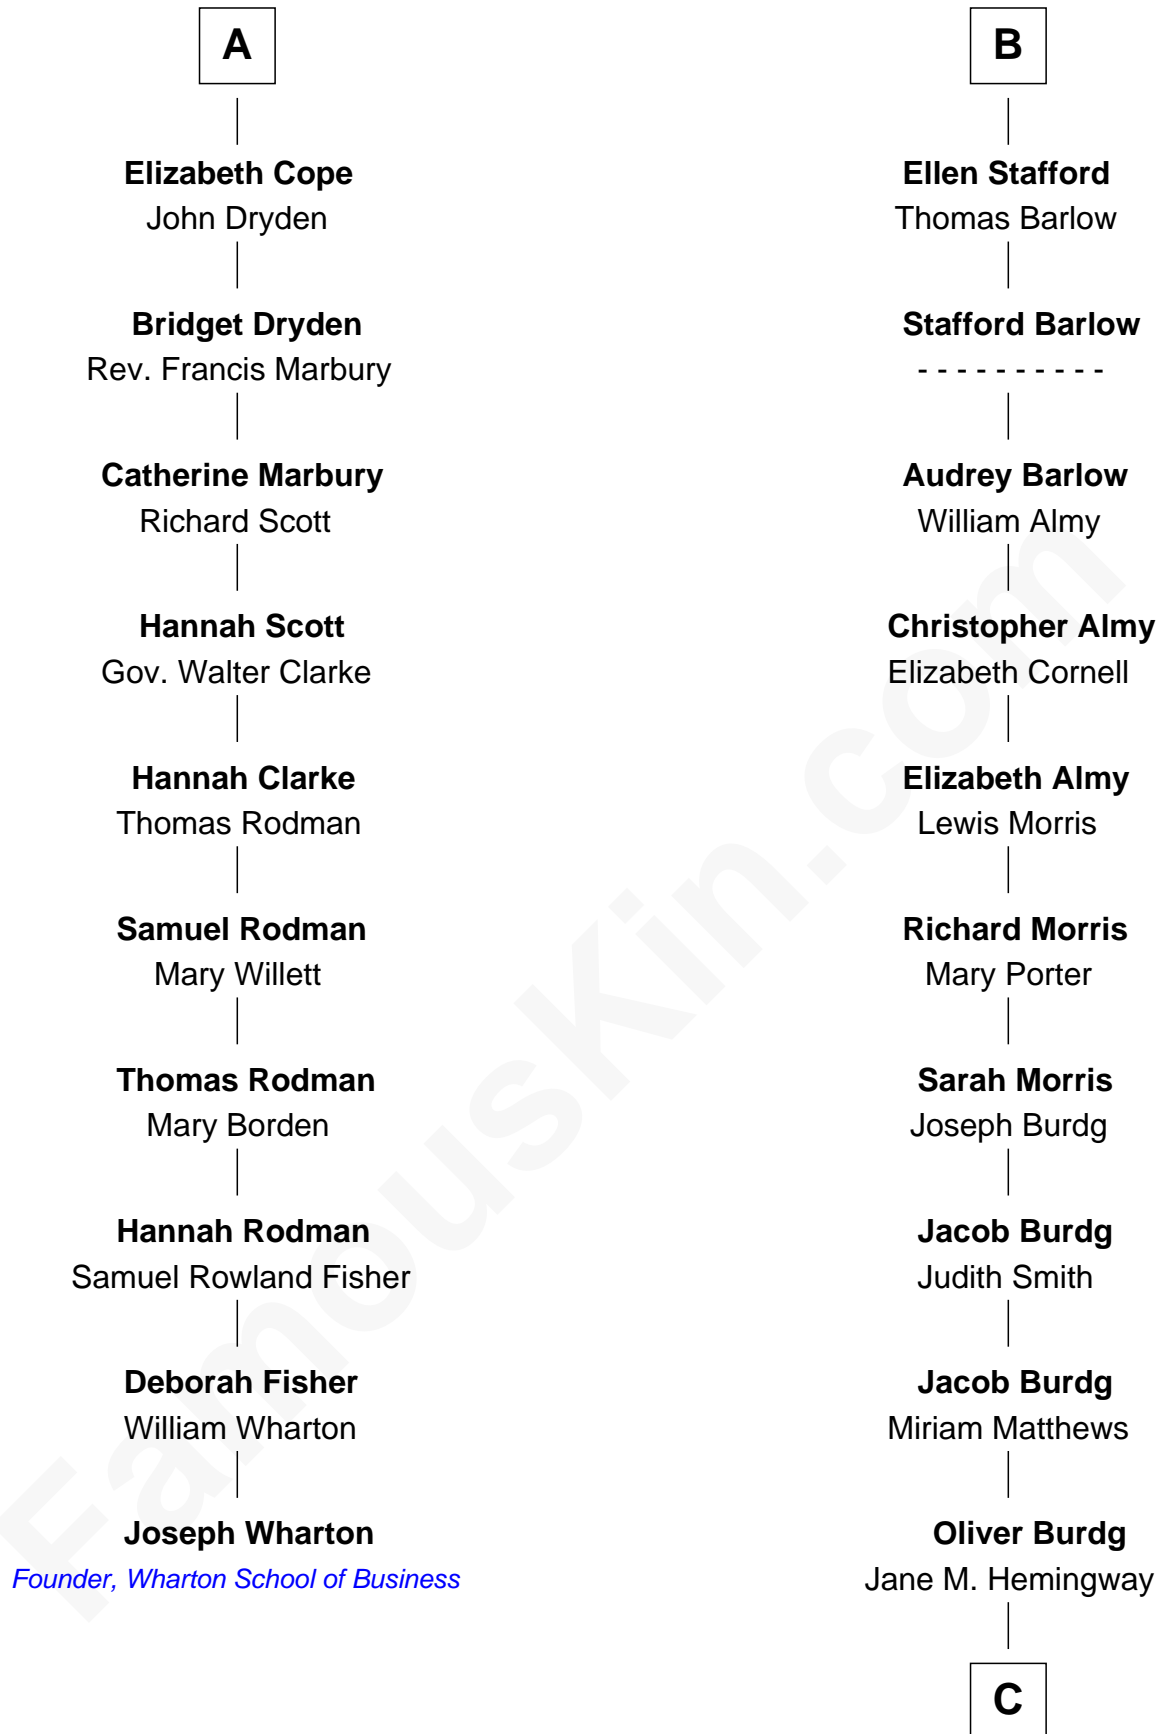

## Relationship Chart of

### Joseph Wharton

*Founder of the Wharton School of Business*

**16th cousin 3 times removed of**

**Richard Nixon**

*37th U.S. President*

**C**

—  
**Almira Park Burdg**

Franklin Milhous

—  
**Hannah Milhous**

Francis Anthony Nixon

—  
**Richard Nixon**

*37th U.S. President*

FamousKin.com