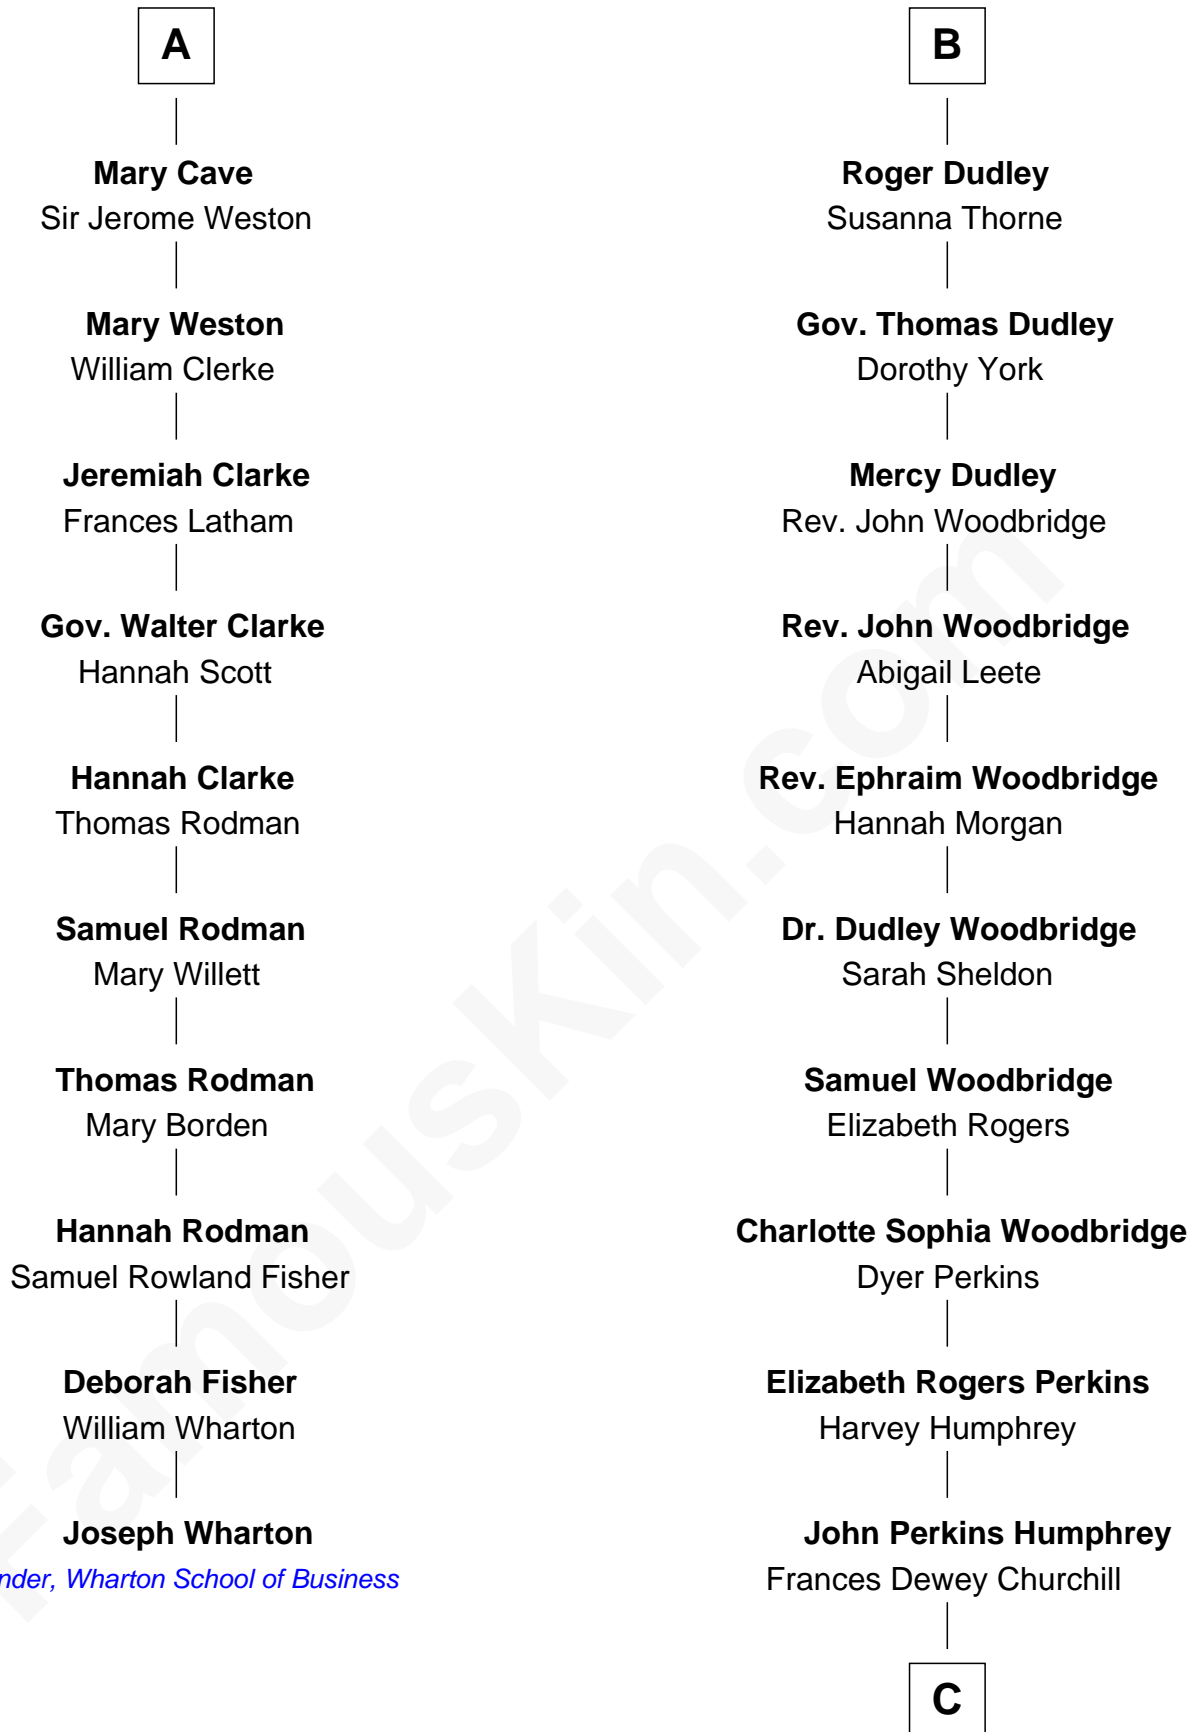

FamousKin.com

Relationship Chart of

Joseph Wharton

Founder of the Wharton School of Business

16th cousin 2 times removed of

Humphrey Bogart
Movie Actor

Sir Reynold de Grey
Eleanor le Strange

C