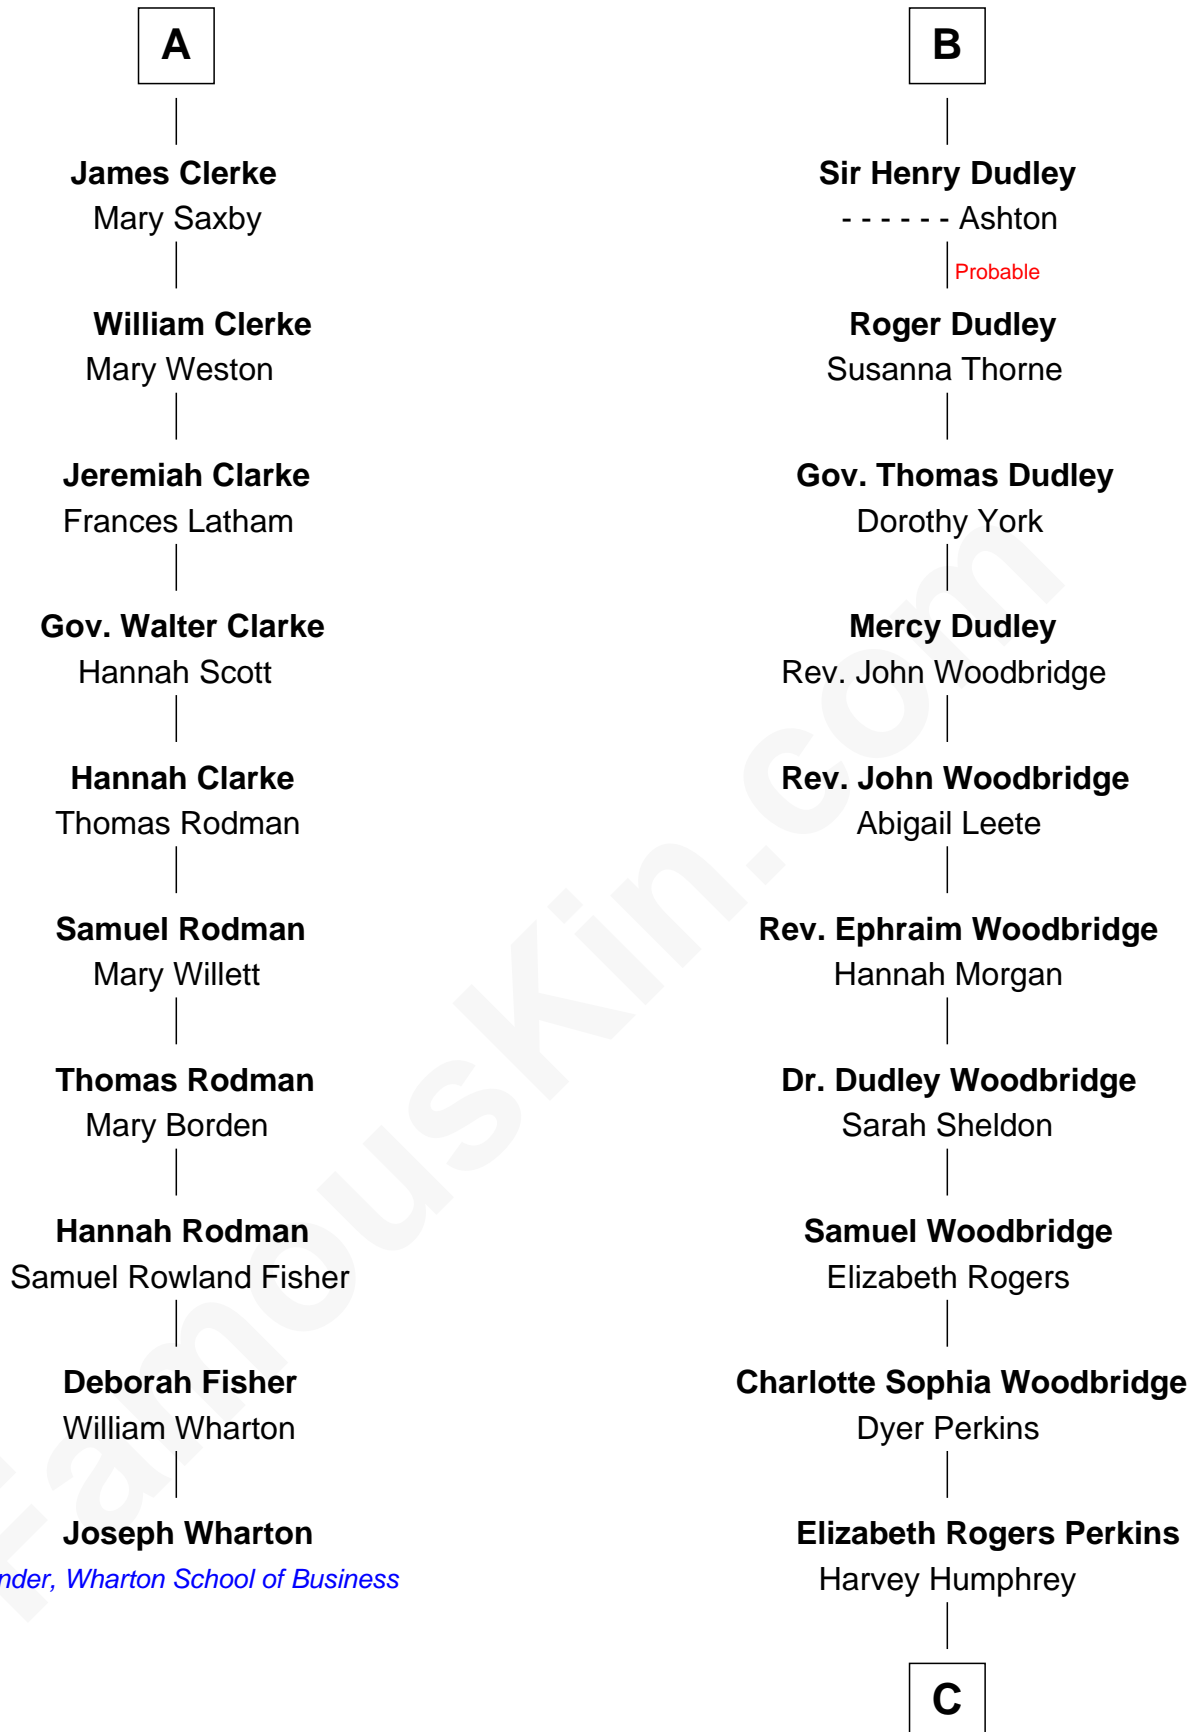

FamousKin.com

Relationship Chart of

Joseph Wharton

Founder of the Wharton School of Business

16th cousin 3 times removed of

Humphrey Bogart
Movie Actor

Sir William de Ros
Margery de Badlesmere

C