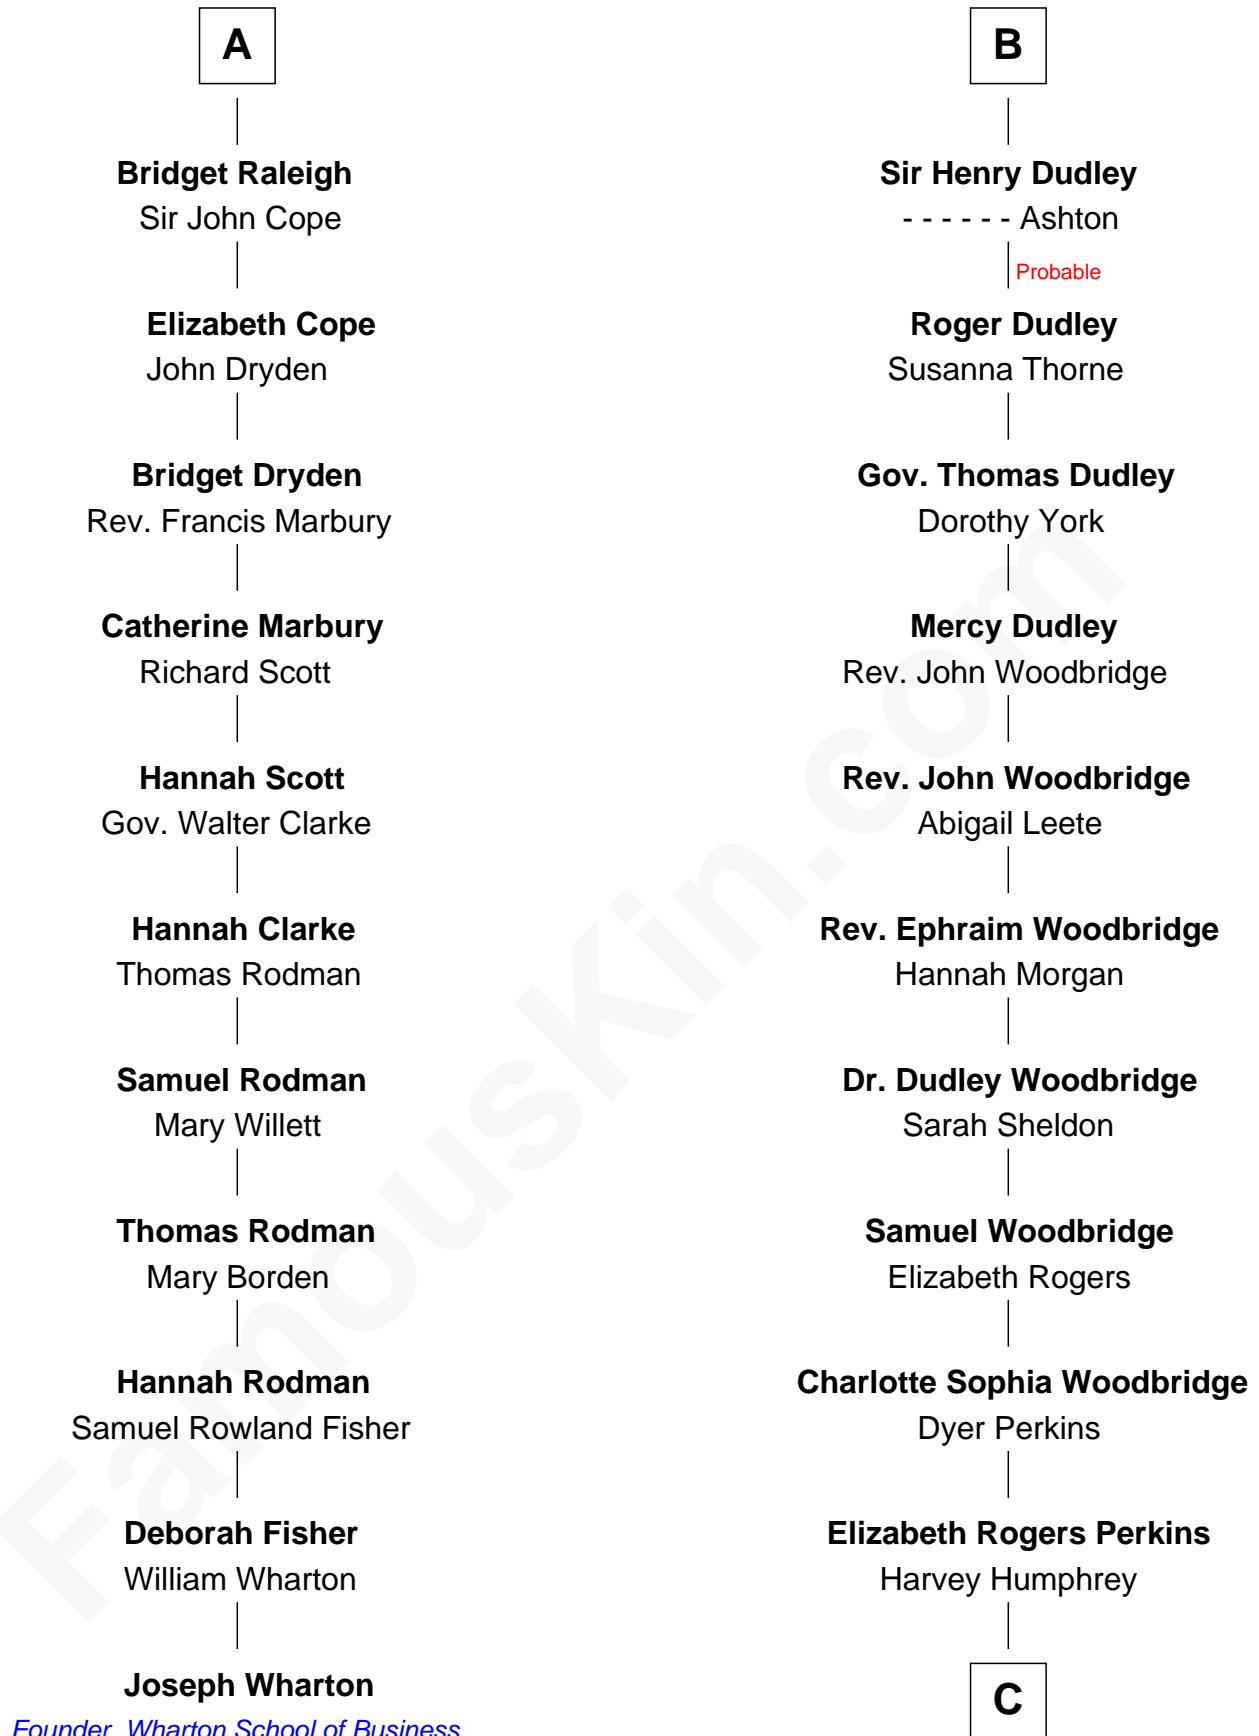

FamousKin.com

Relationship Chart of

Joseph Wharton

Founder of the Wharton School of Business

17th cousin 2 times removed of

Humphrey Bogart
Movie Actor

Edmund Fitzalan
Alice de Warenne

C