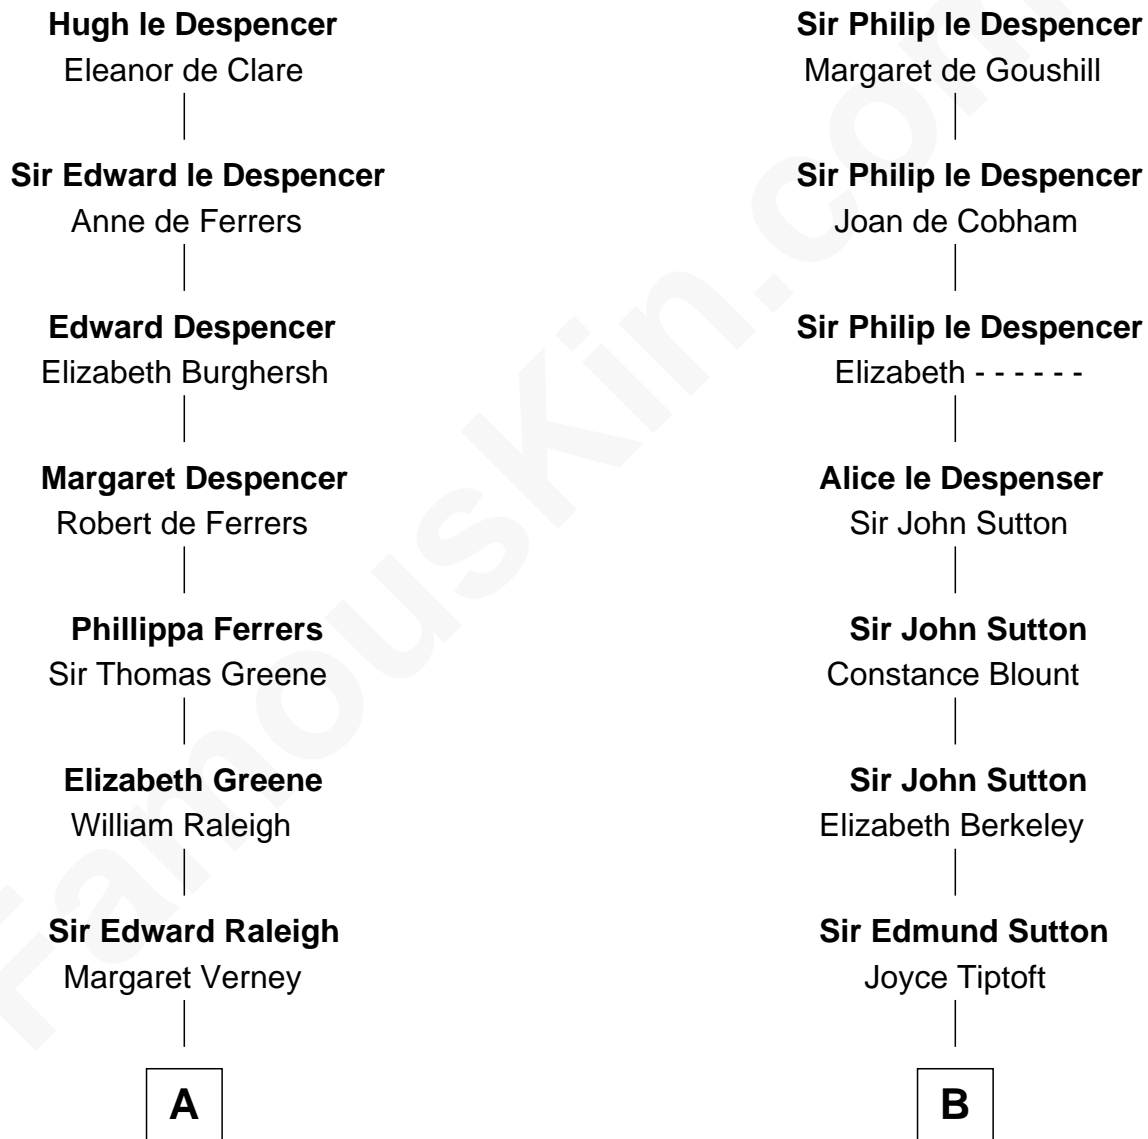

FamousKin.com

Relationship Chart of

Joseph Wharton

Founder of the Wharton School of Business

18th cousin 3 times removed of

Humphrey Bogart
Movie Actor

Sir Hugh le Despencer
Isabella de Beauchamp

C

Deborah Fisher
William Wharton

Joseph Wharton

Founder, Wharton School of Business

D

Charlotte Sophia Woodbridge
Dyer Perkins

Elizabeth Rogers Perkins

Harvey Humphrey

John Perkins Humphrey