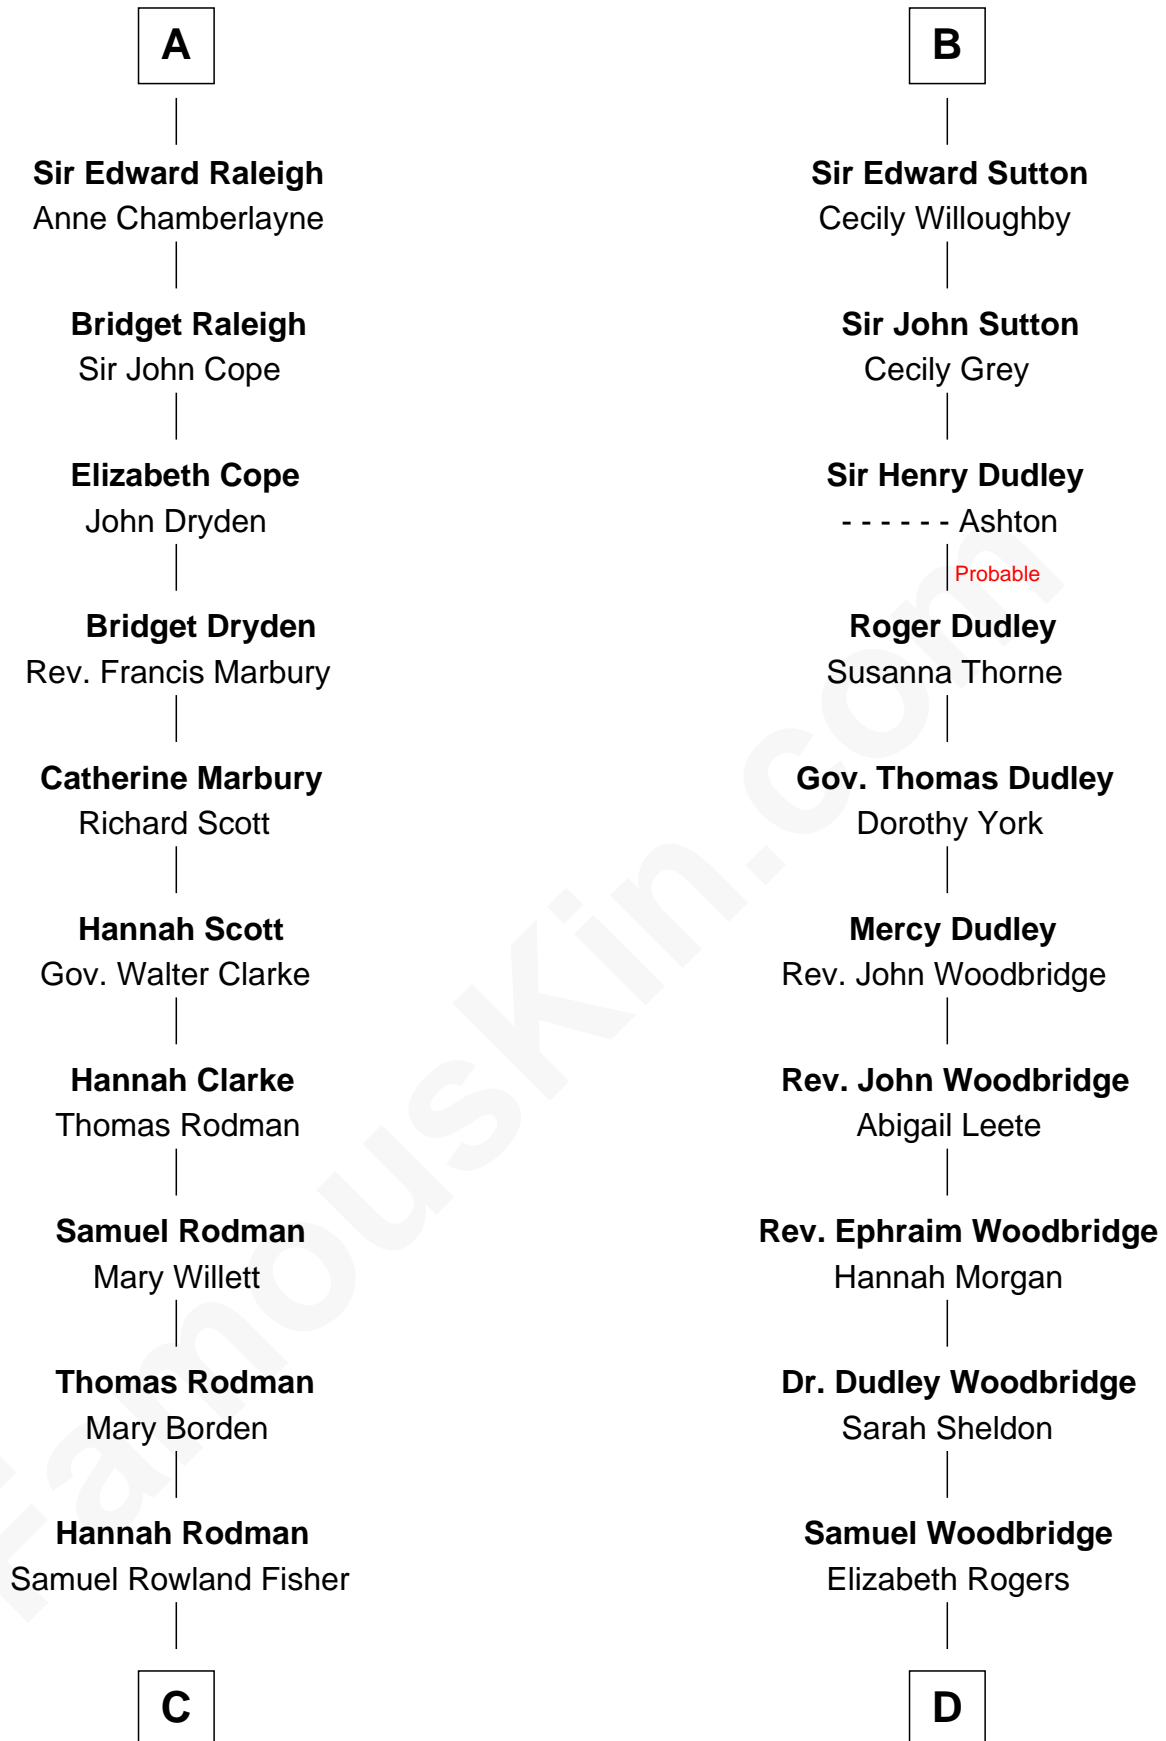

FamousKin.com

Relationship Chart of

Joseph Wharton

Founder of the Wharton School of Business

18th cousin 3 times removed of

Humphrey Bogart
Movie Actor

Sir Hugh le Despencer
Isabella de Beauchamp

C

Deborah Fisher
William Wharton

Joseph Wharton

Founder, Wharton School of Business

D

Charlotte Sophia Woodbridge
Dyer Perkins

Elizabeth Rogers Perkins

Harvey Humphrey

John Perkins Humphrey