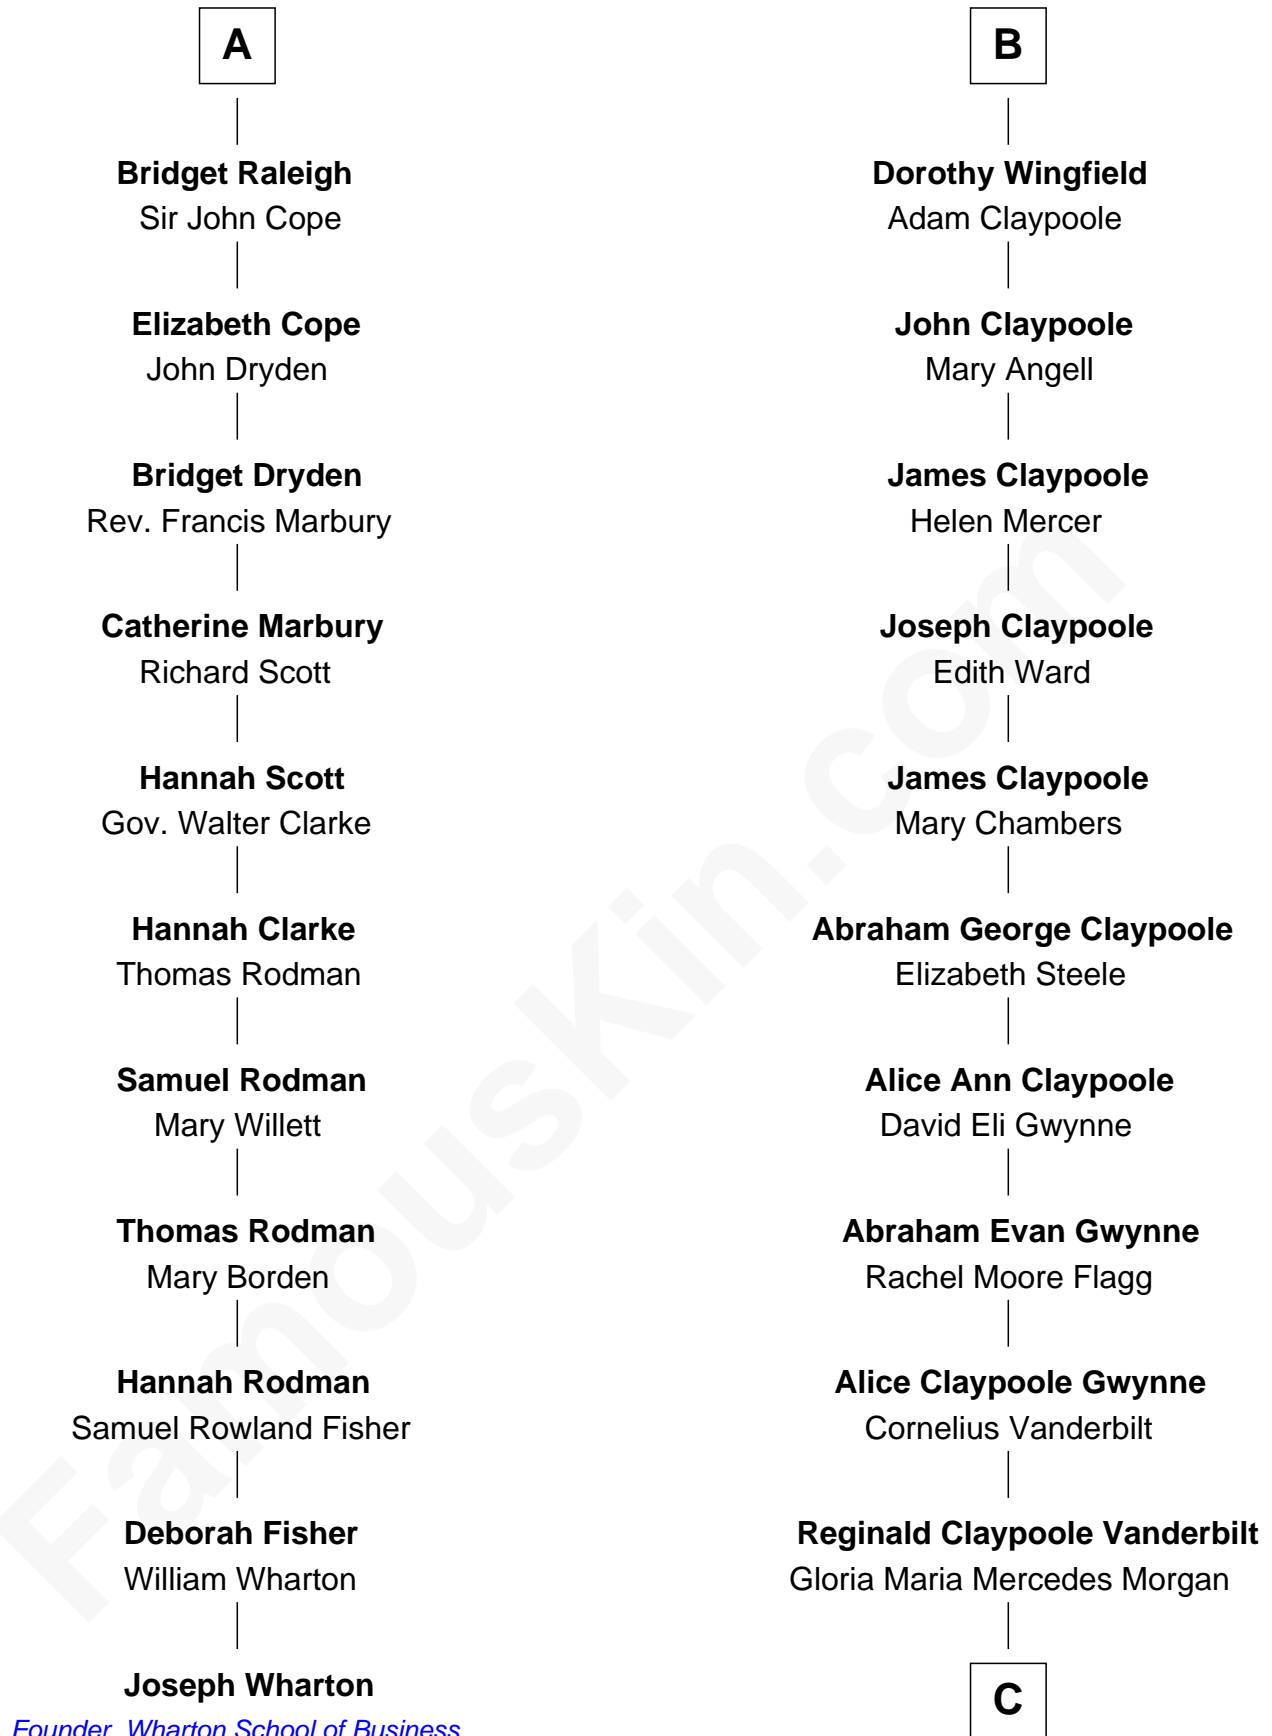

FamousKin.com

Relationship Chart of

Joseph Wharton

Founder of the Wharton School of Business

17th cousin 1 time removed of

Anderson Cooper
Television Journalist

Edmund Fitzalan
Alice de Warenne

C

Gloria Laura Morgan Vanderbilt

Wyatt Emory Cooper

Anderson Cooper

Television Journalist

FamousKin.com