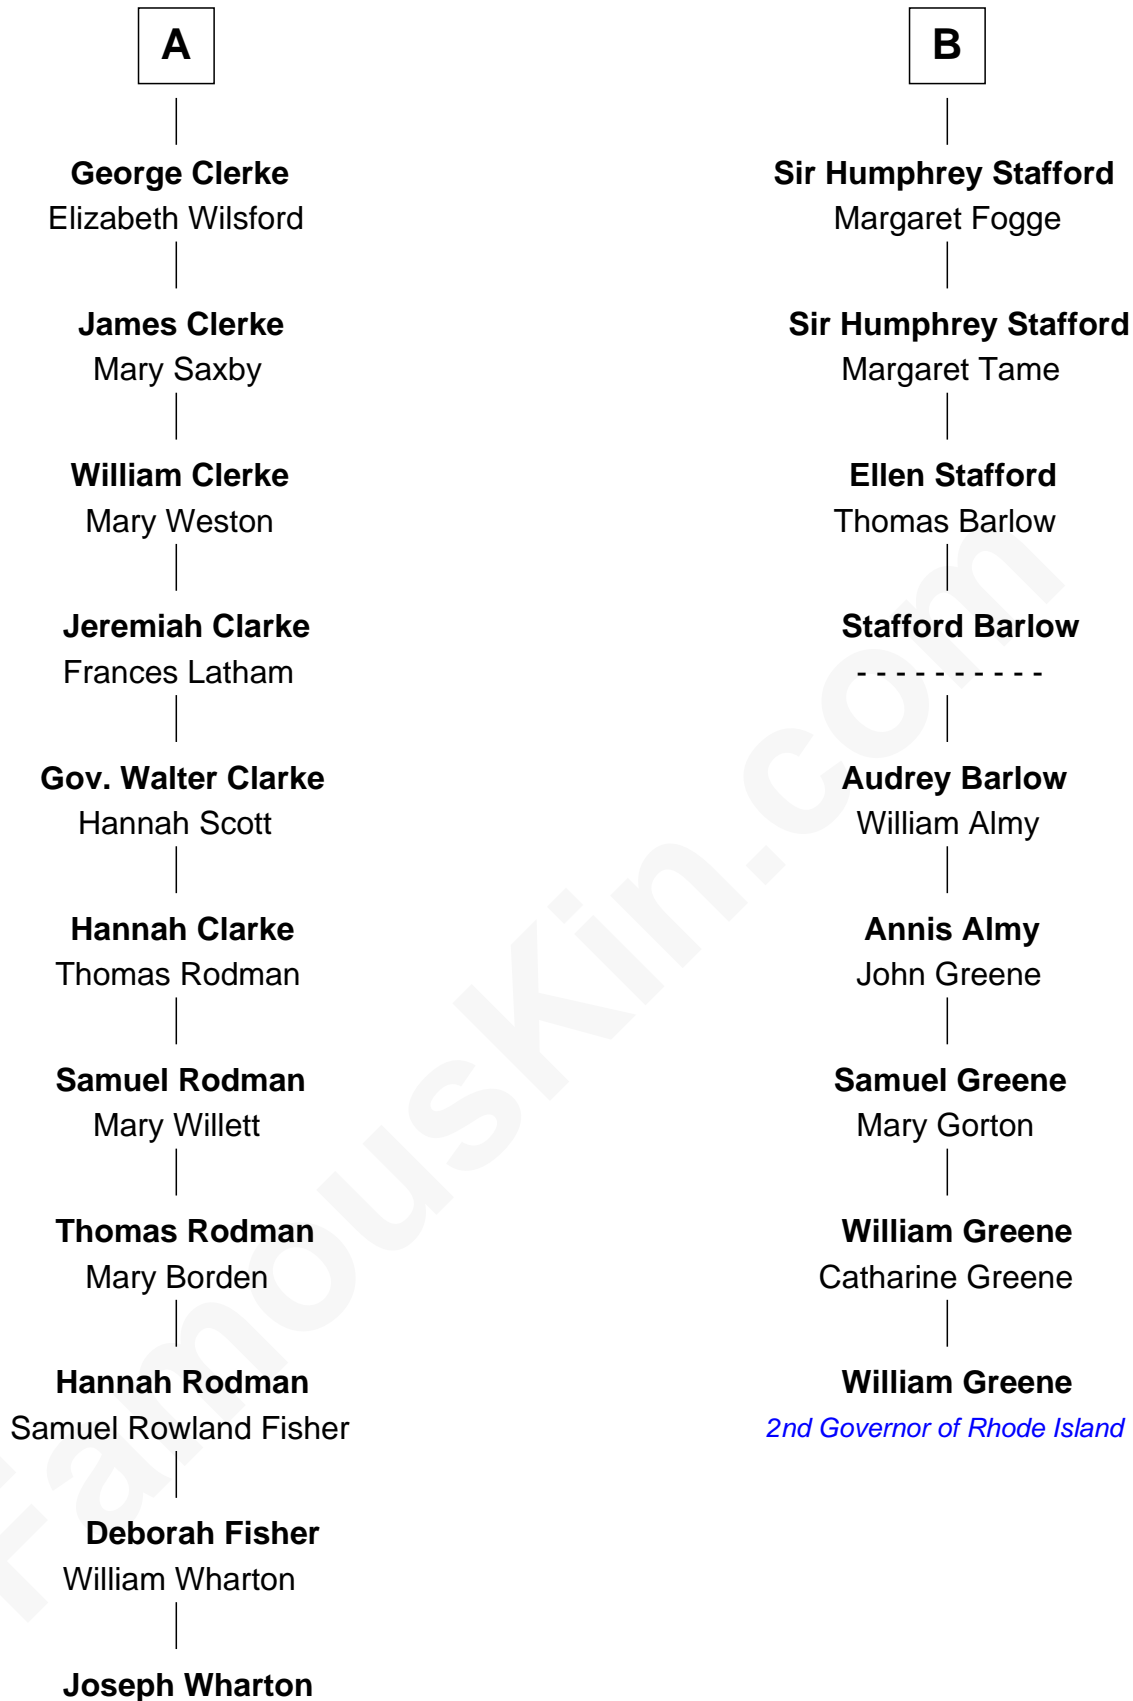

FamousKin.com

Relationship Chart of

Joseph Wharton

Founder of the Wharton School of Business

15th cousin 2 times removed of

William Greene

2nd Governor of Rhode Island

Founder, Wharton School of Business

William Greene photo by [Sarnold17](#) (CC BY-SA 3.0)