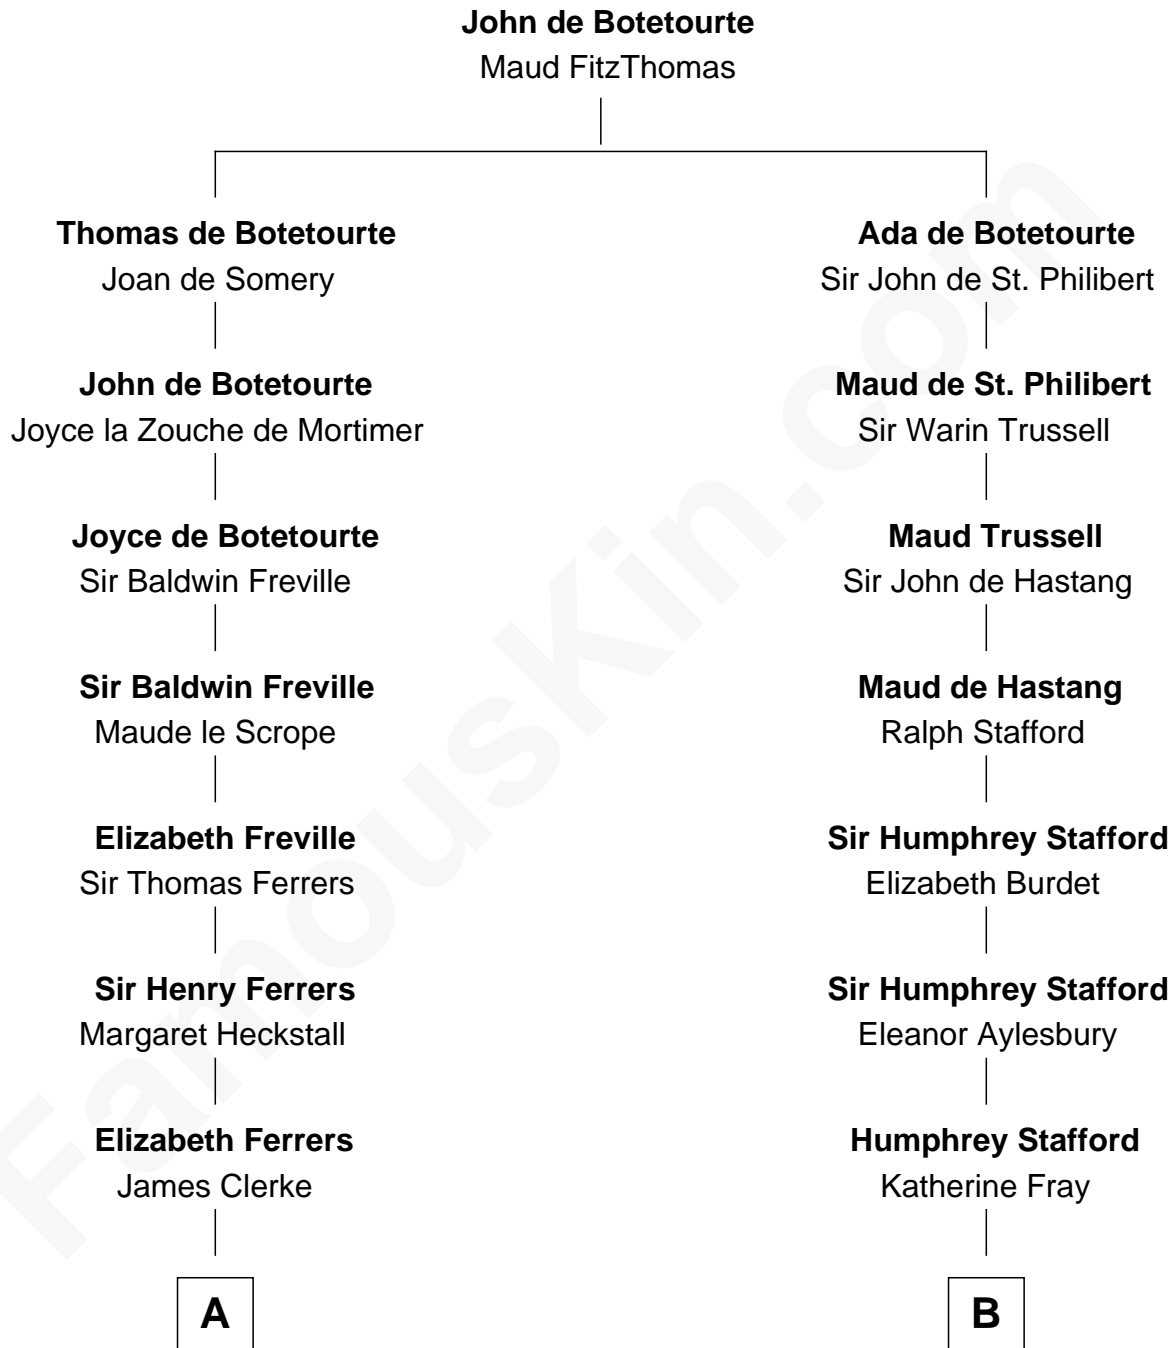

FamousKin.com

Relationship Chart of

Joseph Wharton

Founder of the Wharton School of Business

15th cousin 2 times removed of

William Greene

2nd Governor of Rhode Island

Founder, Wharton School of Business

William Greene photo by [Sarnold17](#) (CC BY-SA 3.0)