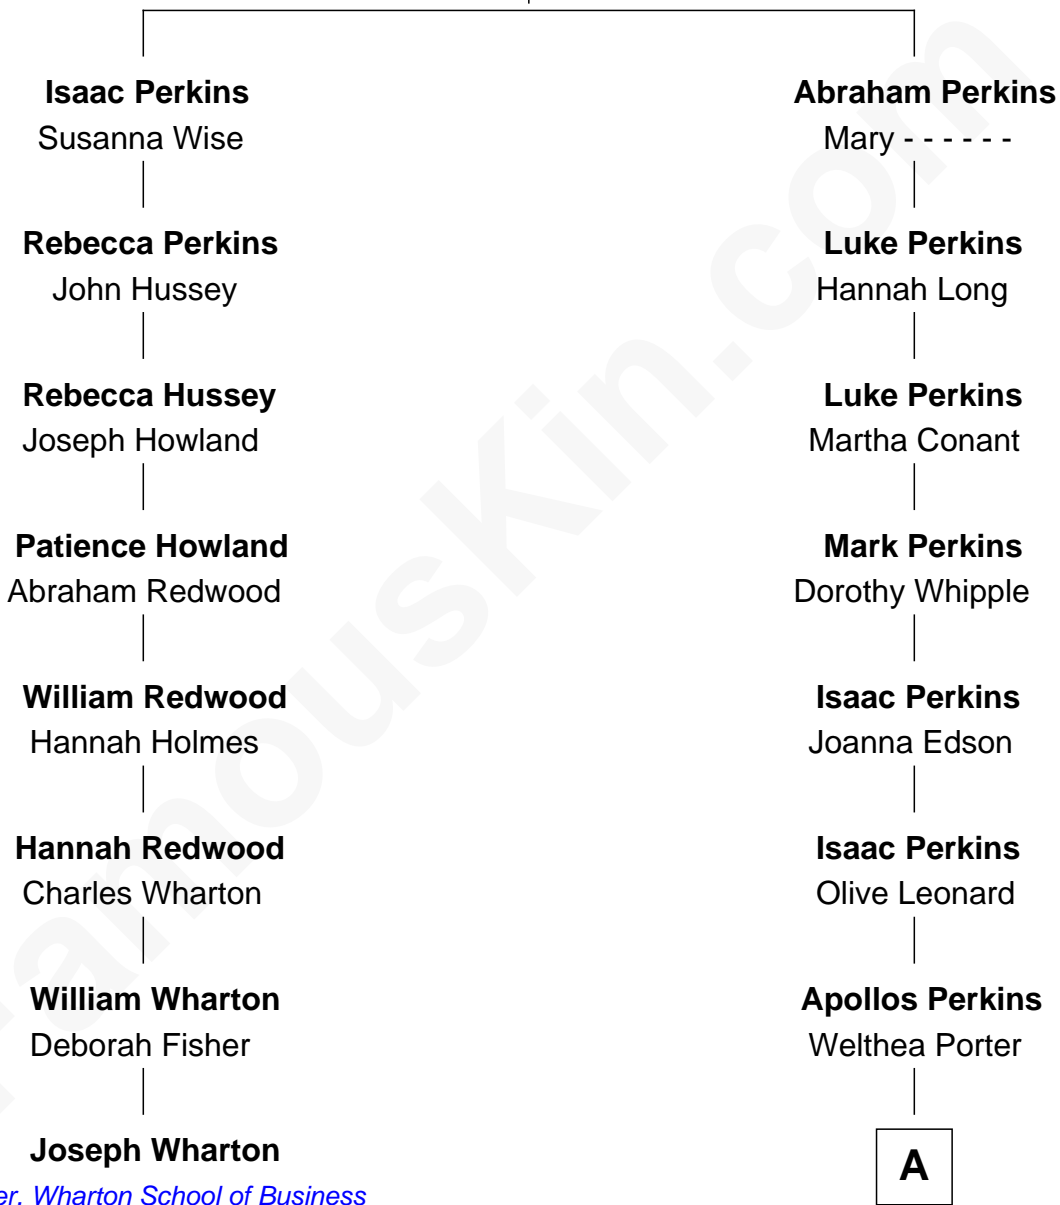

FamousKin.com

Relationship Chart of

Joseph Wharton

Founder of the Wharton School of Business

7th cousin 3 times removed of

Anthony Perkins
Movie Actor

Isaac Perkins

Alice - - - - -

A

Dr. Henry Phelps Perkins

Stella Lucretia Burnham

Henry Phelps Perkins

Helen Virginia Anthony

Osgood Perkins

Janet Esselstyn Rane

Anthony Perkins