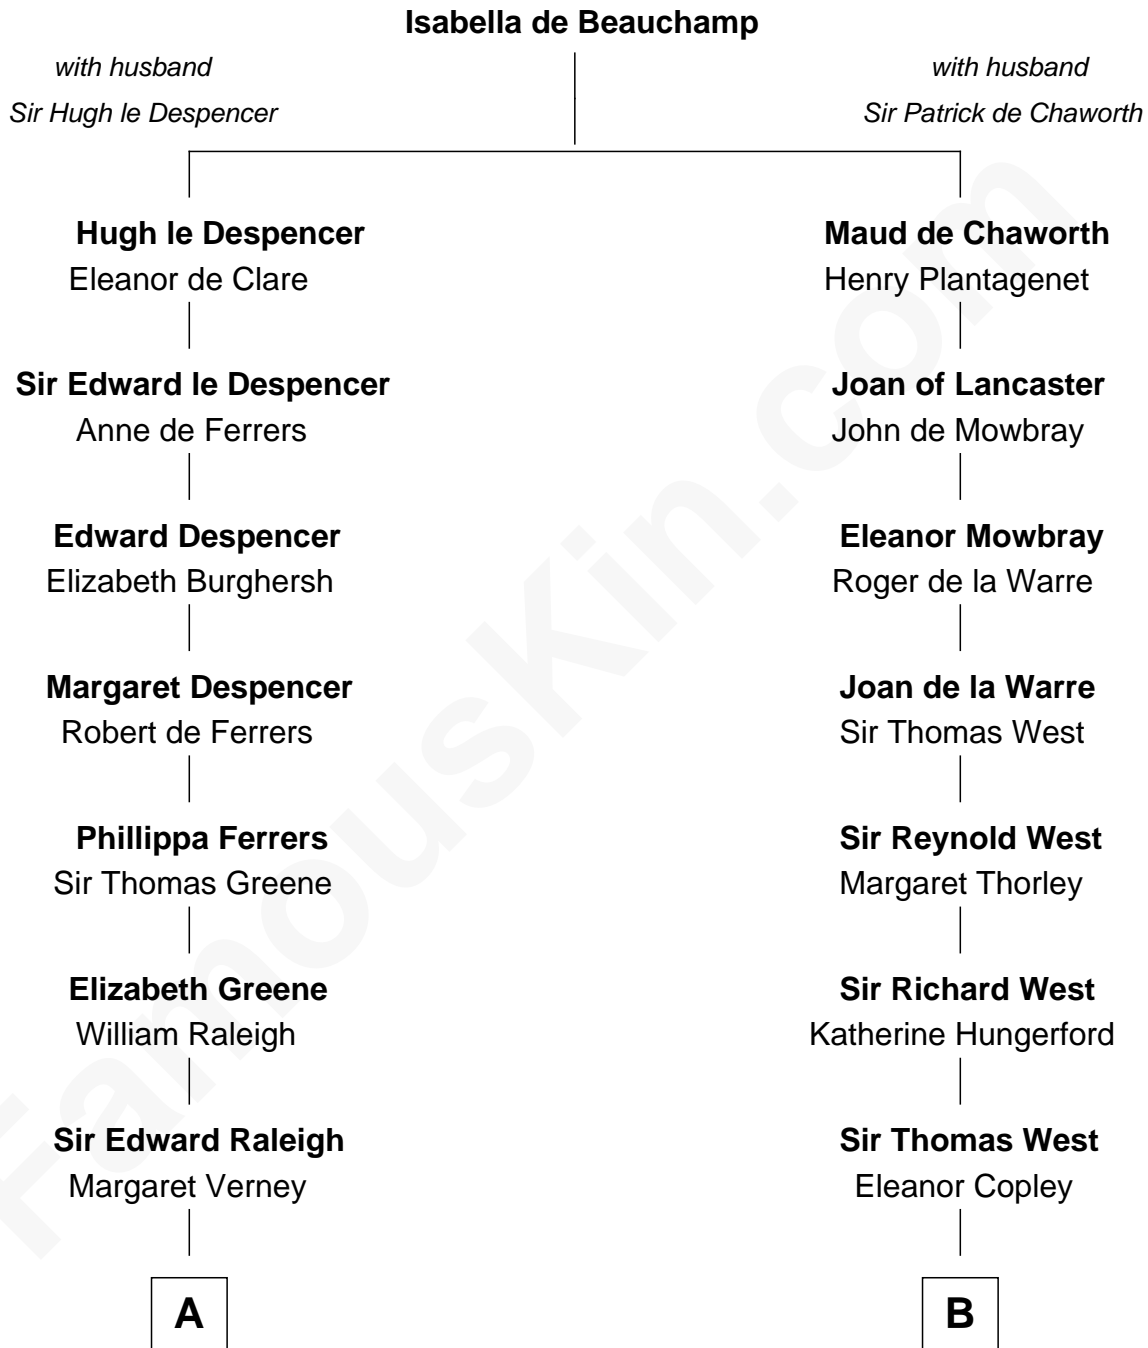

FamousKin.com

Relationship Chart of

Joseph Wharton

Founder of the Wharton School of Business

18th cousin 2 times removed of

Ray Bradbury

Author of The Martian Chronicles

C

Deborah Fisher
William Wharton

Joseph Wharton

Founder, Wharton School of Business

D

Samuel Irving Bradbury
Mary Adell Spaulding

Samuel Hinkston Bradbury

Minnie Alice Davis

Leonard Spaulding Bradbury