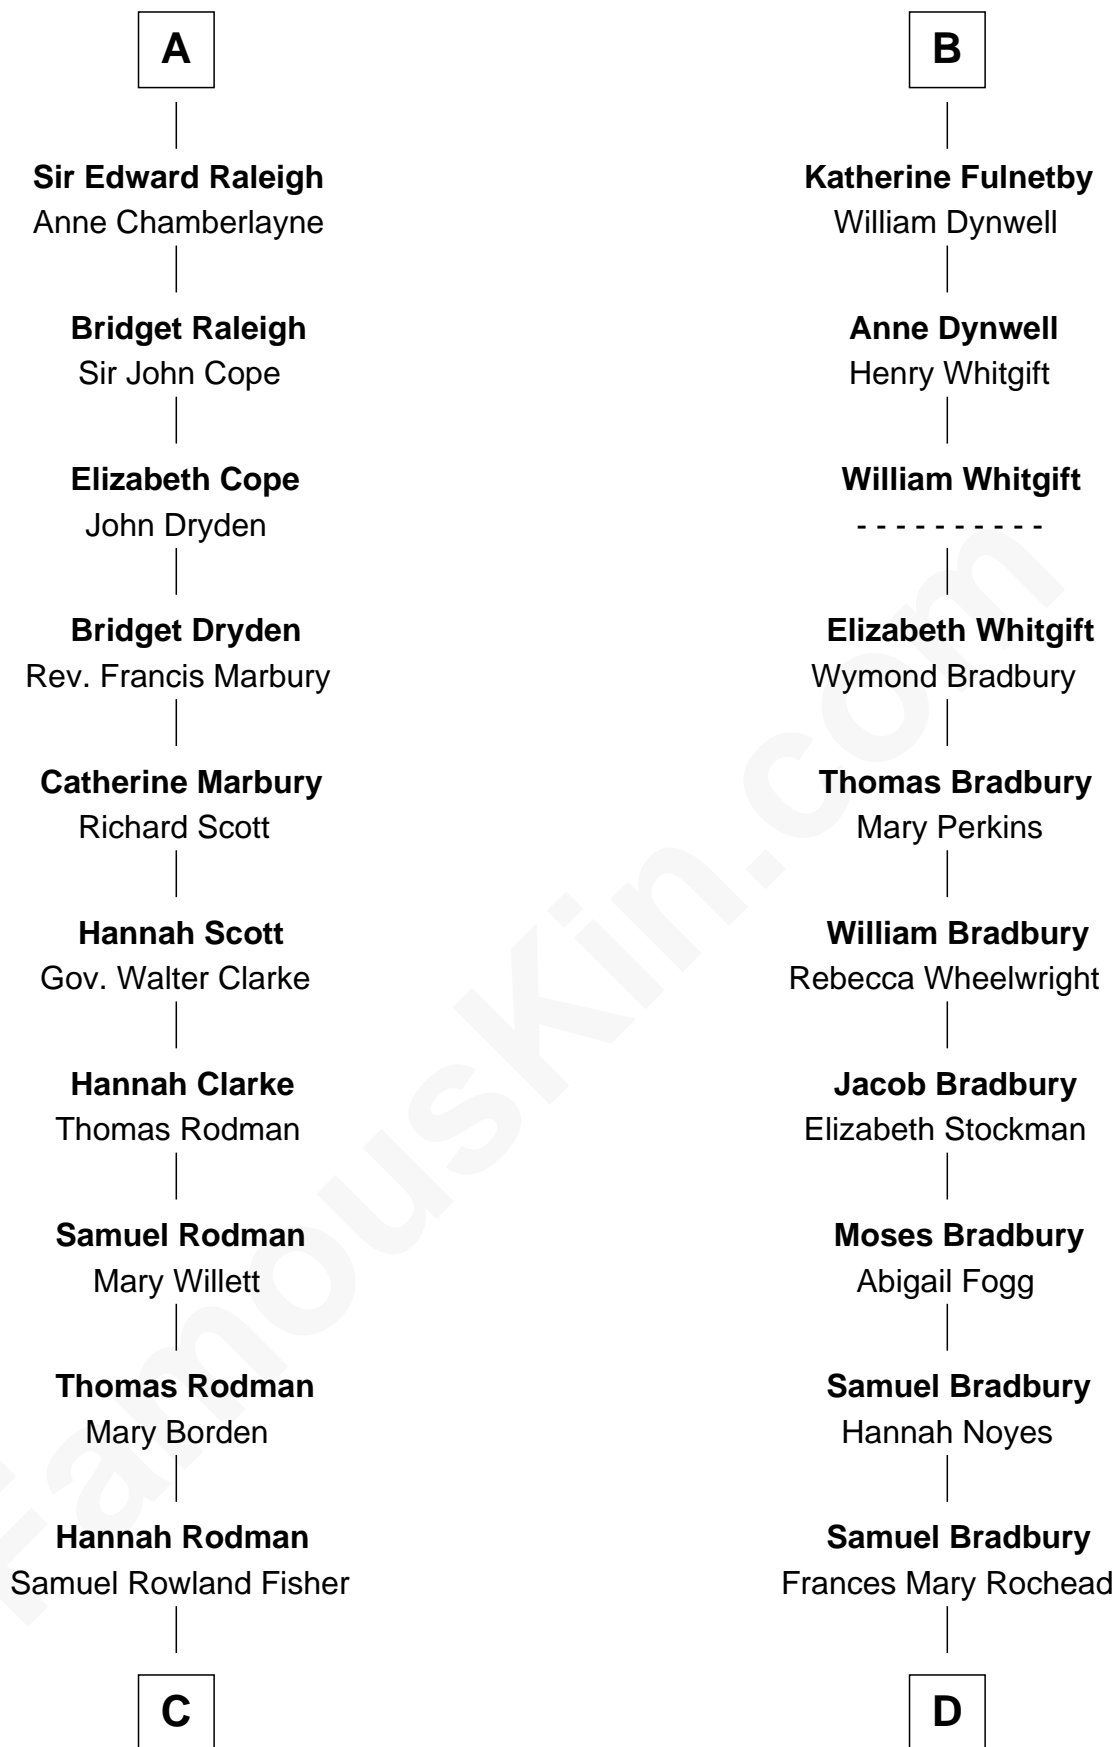

FamousKin.com

Relationship Chart of

Joseph Wharton

Founder of the Wharton School of Business

18th cousin 2 times removed of

Ray Bradbury

Author of The Martian Chronicles

Sir Hugh I de Audley

Iseult de Mortimer

C

Deborah Fisher
William Wharton

Joseph Wharton

Founder, Wharton School of Business

D

Samuel Irving Bradbury
Mary Adell Spaulding

Samuel Hinkston Bradbury