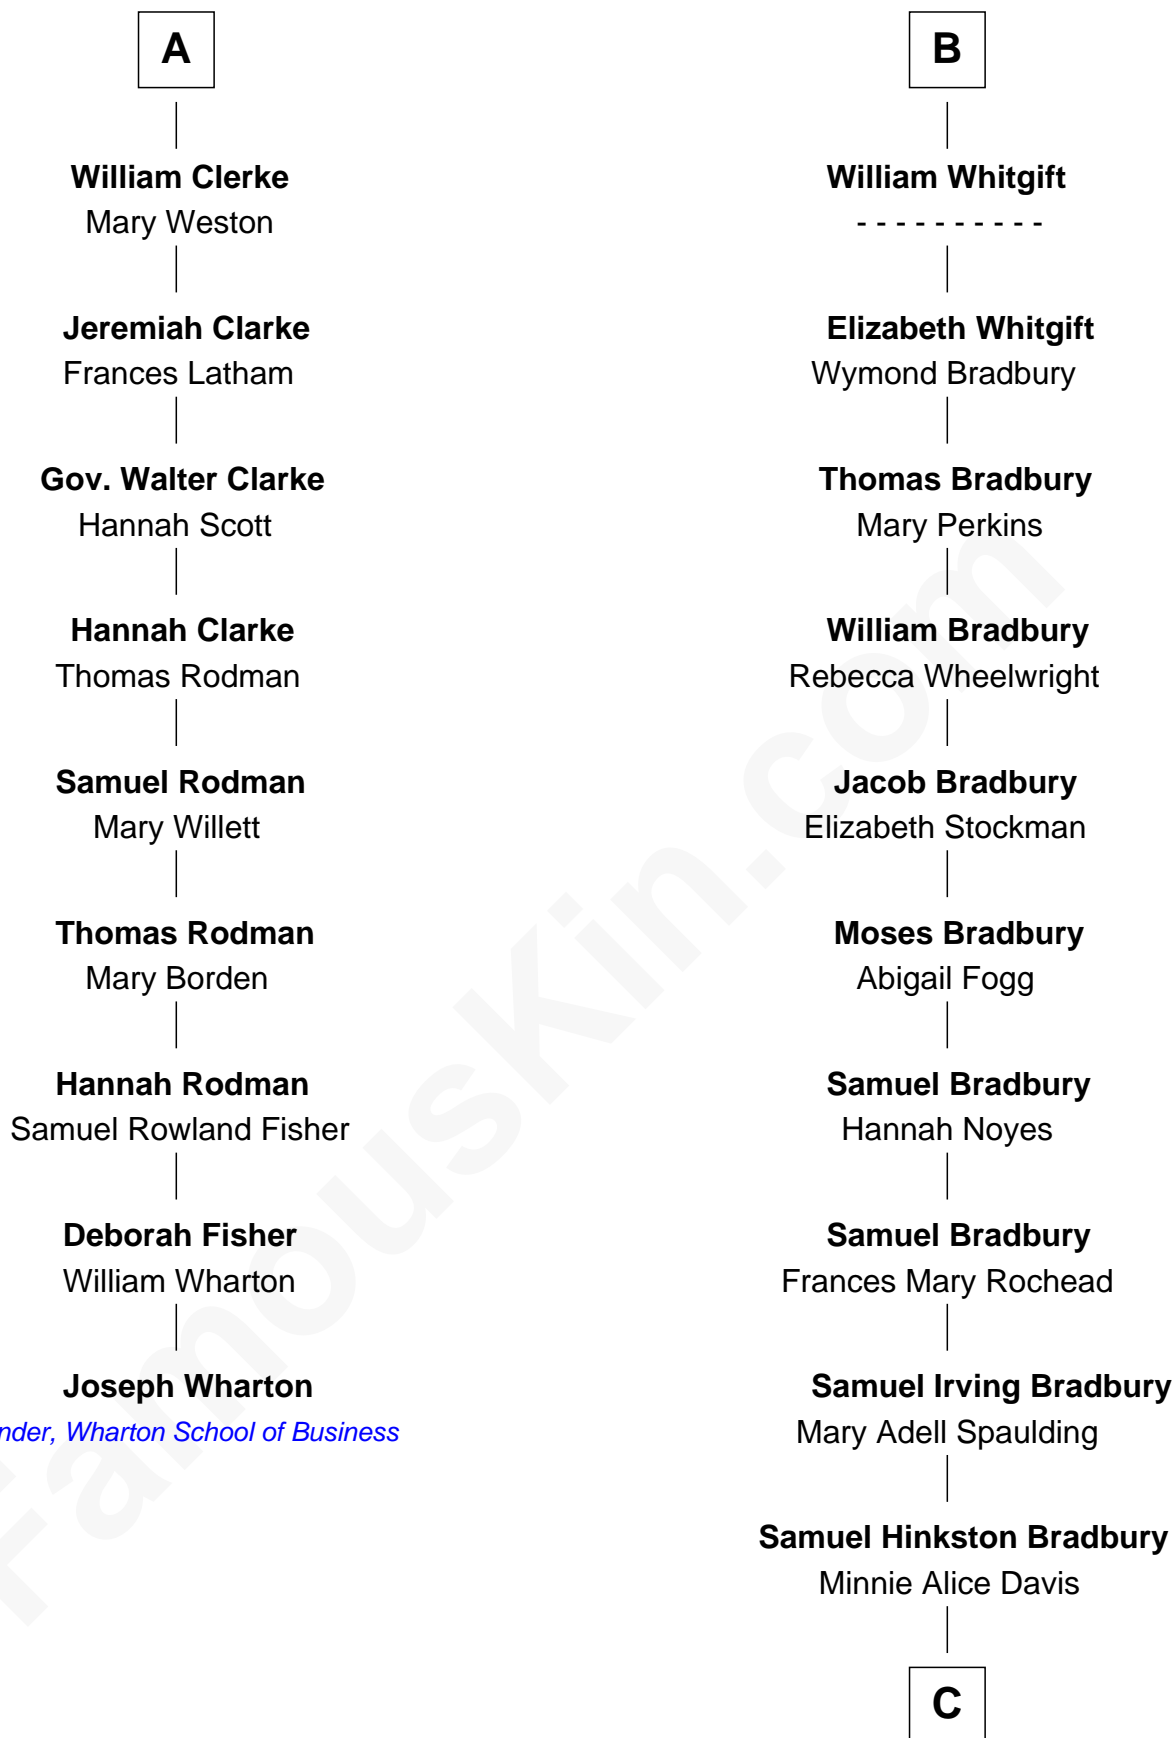

FamousKin.com

Relationship Chart of

Joseph Wharton

Founder of the Wharton School of Business

15th cousin 3 times removed of

Ray Bradbury

Author of The Martian Chronicles

C

Leonard Spaulding Bradbury

Esther Marie Moberg

Ray Bradbury

Author of The Martian Chronicles

FamousKin.com