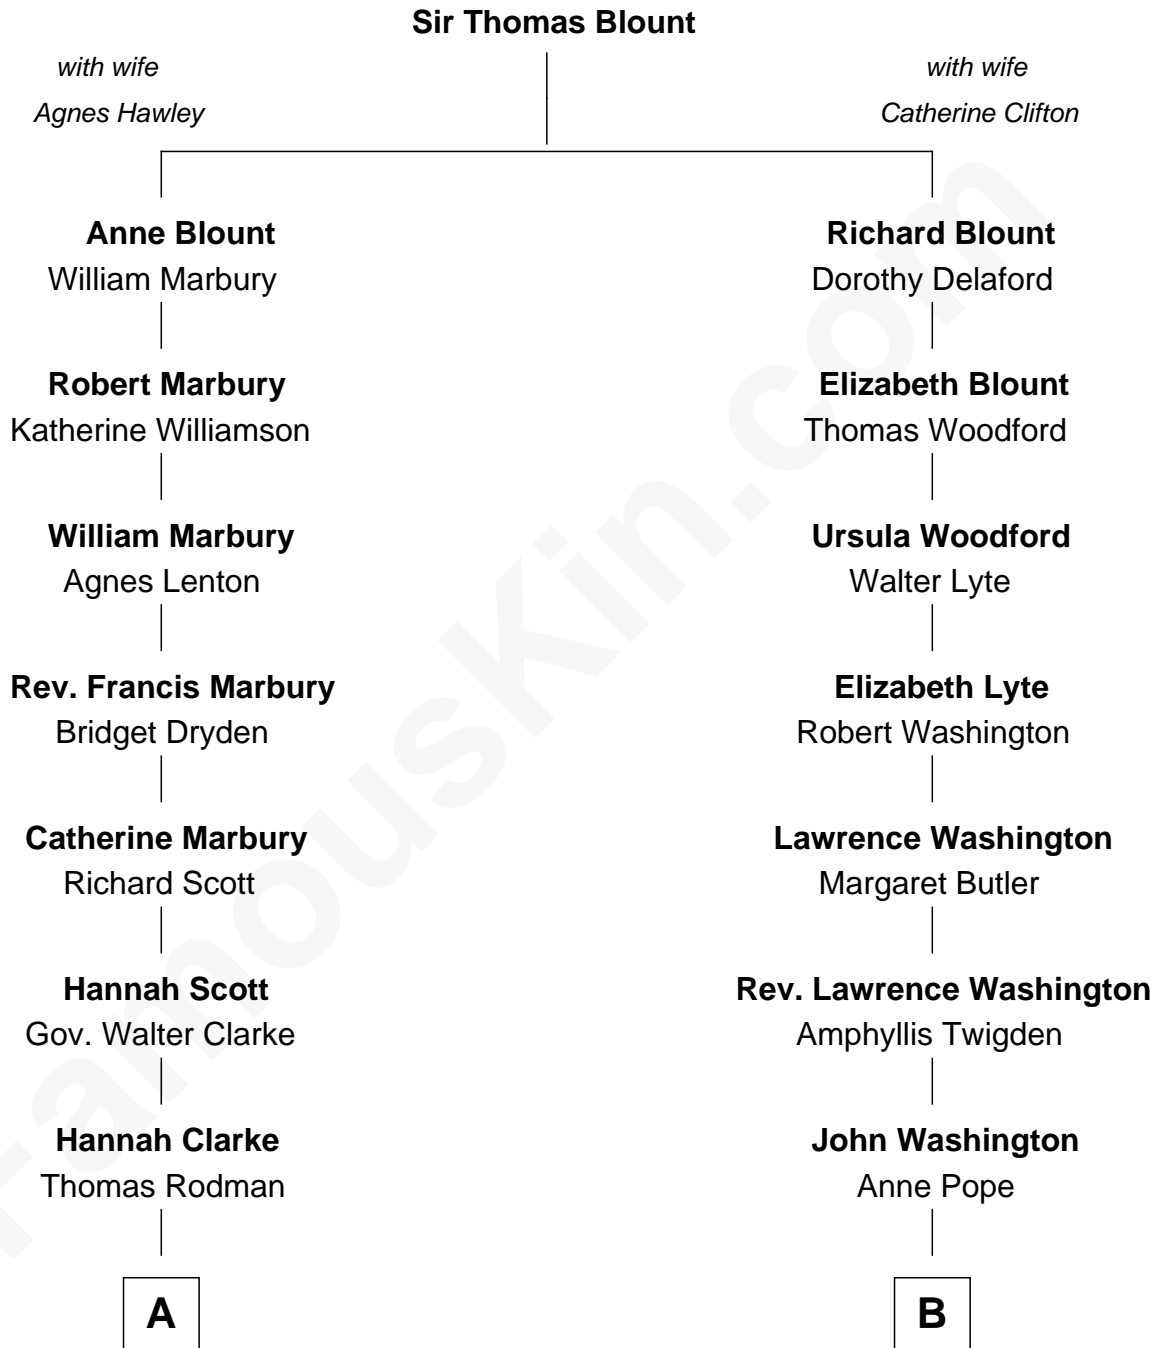

FamousKin.com

Relationship Chart of

Joseph Wharton

Founder of the Wharton School of Business

9th cousin 2 times removed of

George Washington
1st U.S. President

A

Samuel Rodman

Mary Willett

Thomas Rodman

Mary Borden

Hannah Rodman

Samuel Rowland Fisher

Deborah Fisher

William Wharton

Joseph Wharton

Founder, Wharton School of Business

B

Lawrence Washington

Mildred Warner

Augustine Washington

Mary Ball

George Washington

1st U.S. President