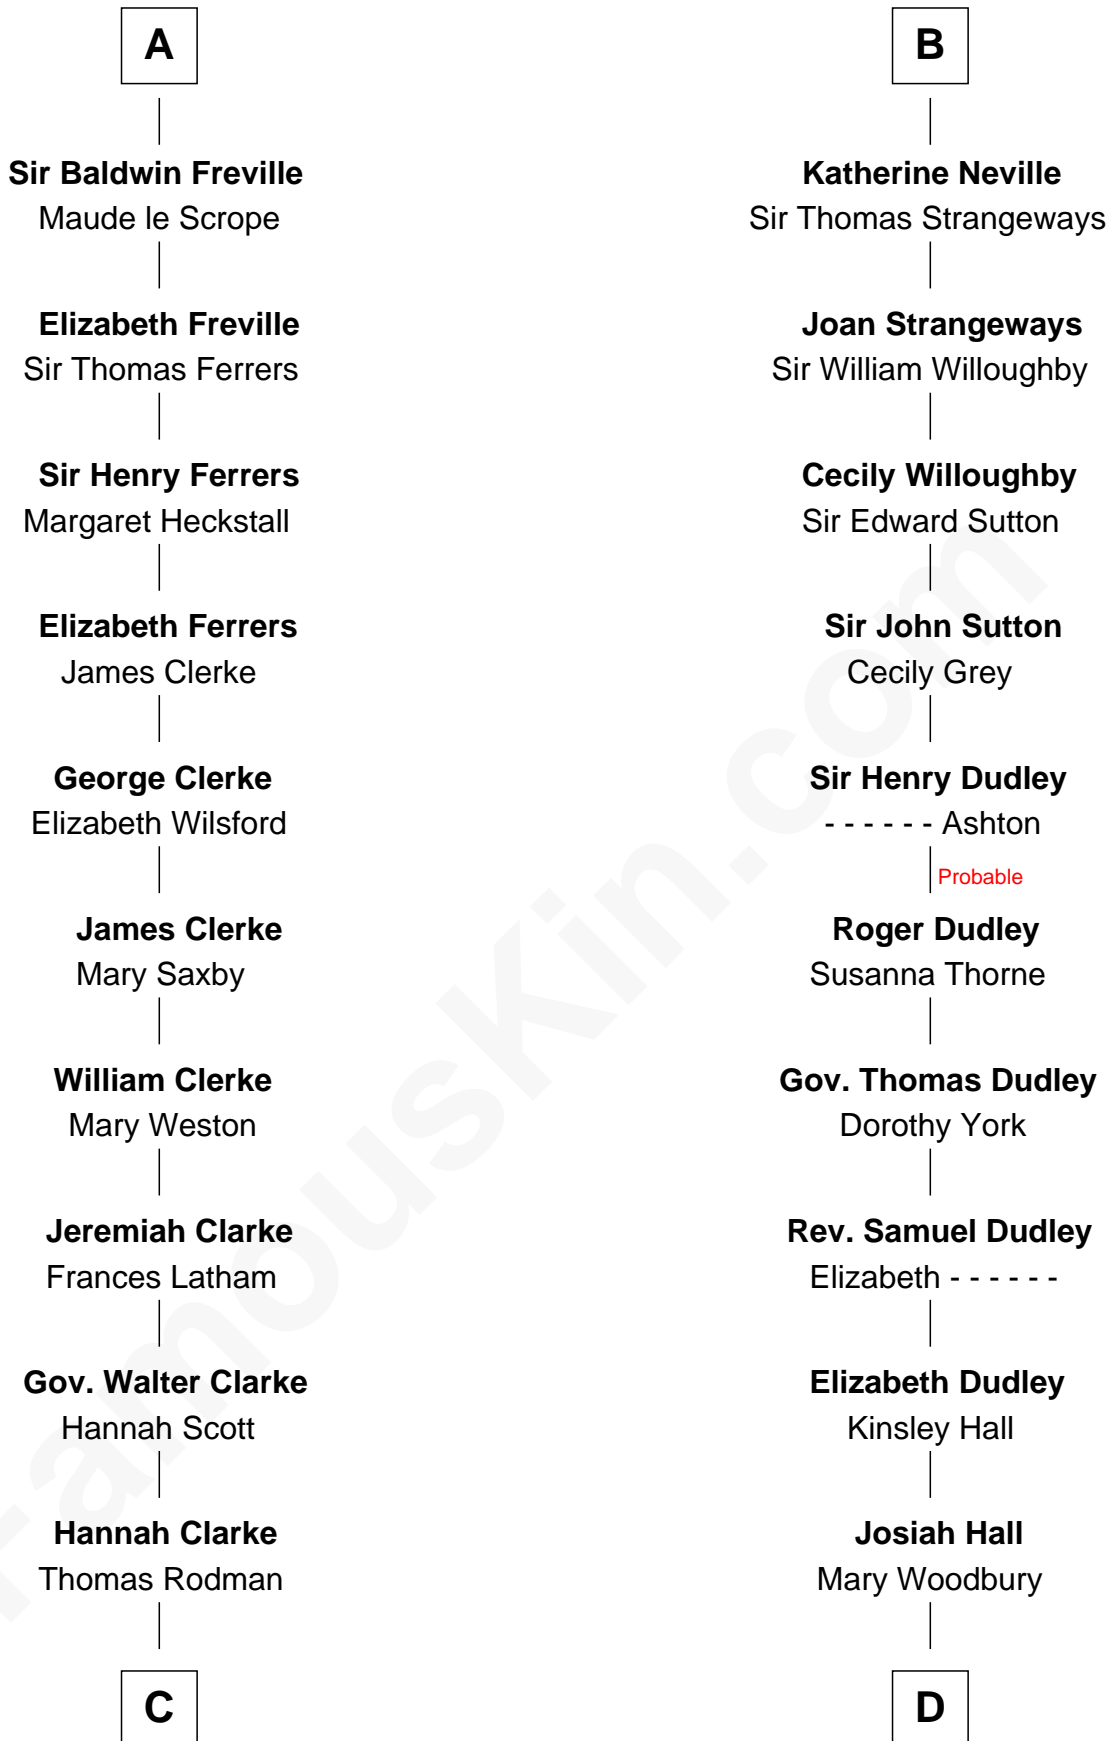

FamousKin.com

Relationship Chart of

Joseph Wharton

Founder of the Wharton School of Business

18th cousin 3 times removed of

John Langdon

Signer of the U.S. Constitution

C

Samuel Rodman

Mary Willett

Thomas Rodman

Mary Borden

Hannah Rodman

Samuel Rowland Fisher

Deborah Fisher

William Wharton