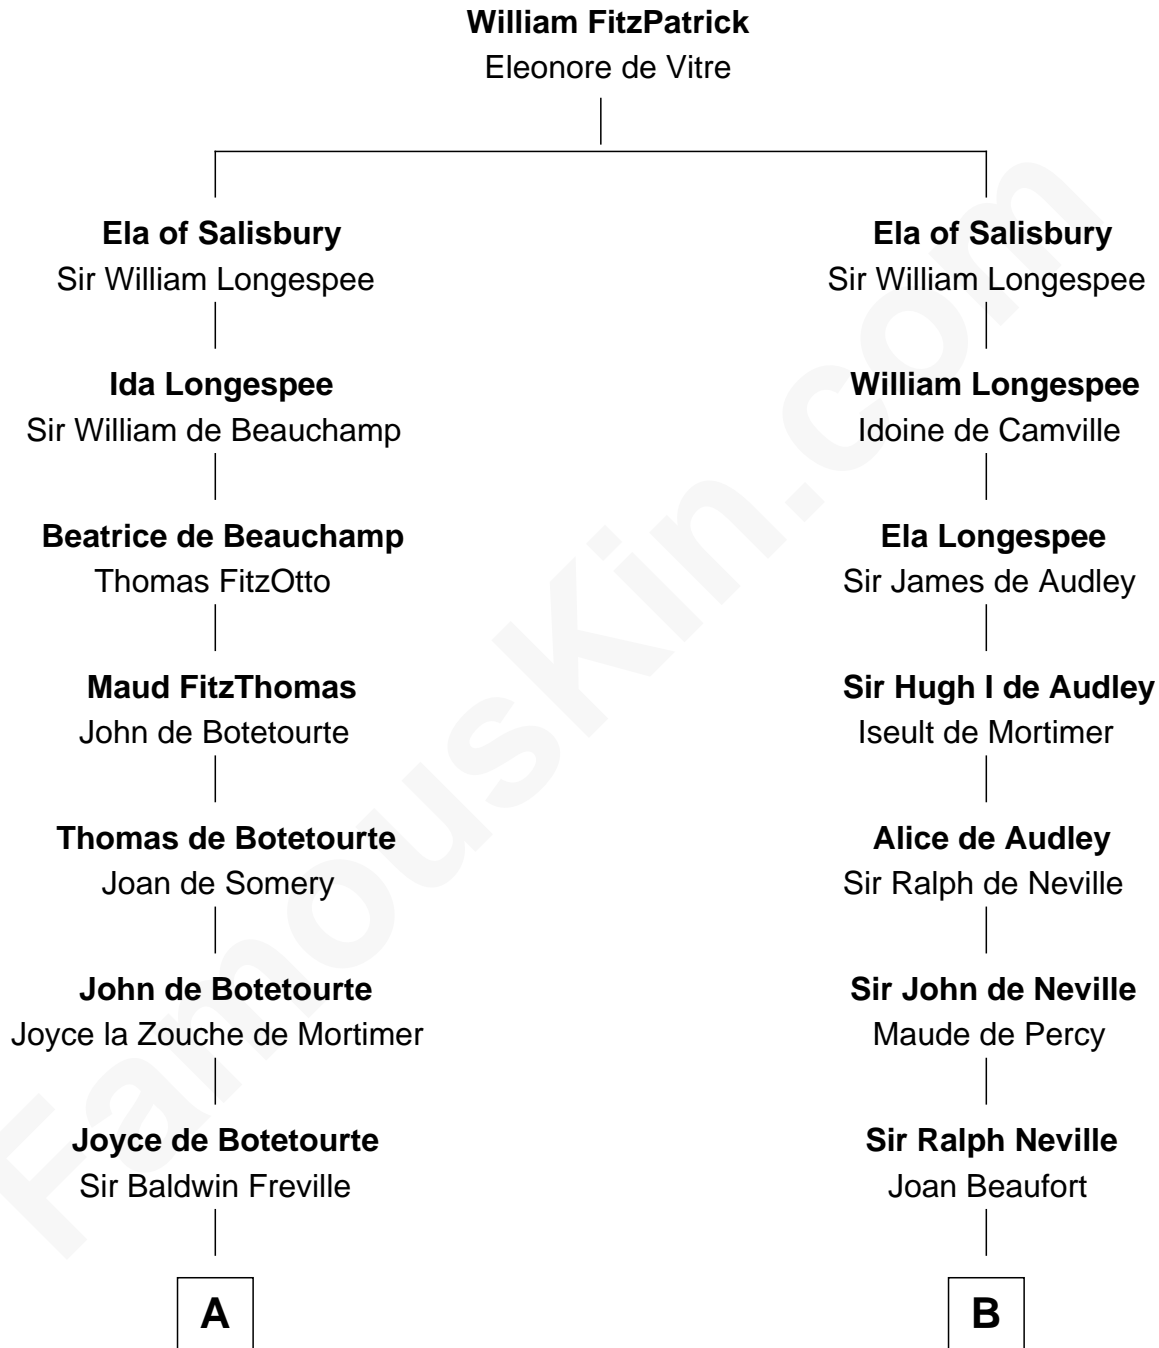

FamousKin.com

Relationship Chart of

Joseph Wharton

Founder of the Wharton School of Business

18th cousin 3 times removed of

John Langdon

Signer of the U.S. Constitution

C

Samuel Rodman

Mary Willett

Thomas Rodman

Mary Borden

Hannah Rodman

Samuel Rowland Fisher

Deborah Fisher

William Wharton