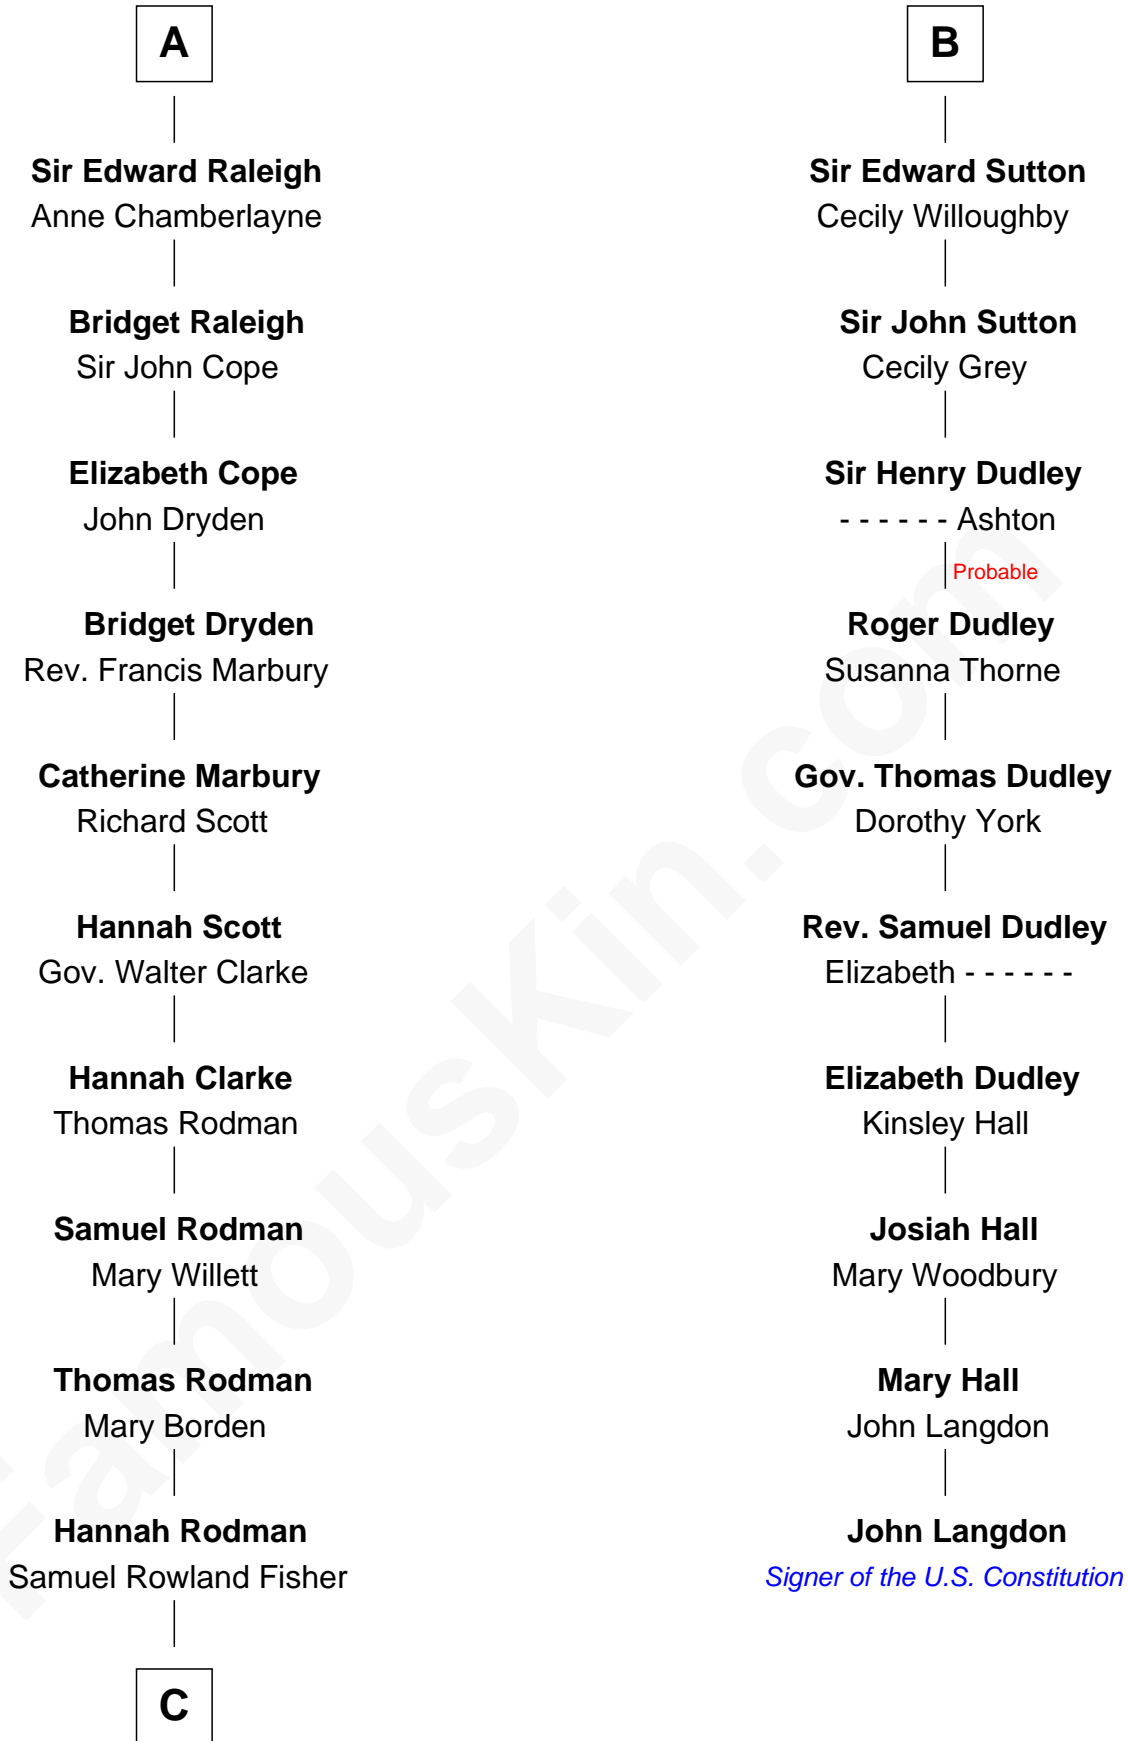

FamousKin.com

Relationship Chart of

Joseph Wharton

Founder of the Wharton School of Business

16th cousin 2 times removed of

John Langdon

Signer of the U.S. Constitution

Sir Hugh le Despencer
Isabella de Beauchamp

Hugh le Despencer
Eleanor de Clare

Sir Edward le Despencer
Anne de Ferrers

Edward Despencer
Elizabeth Burghersh

Margaret Despencer
Robert de Ferrers

Phillippa Ferrers
Sir Thomas Greene

Elizabeth Greene
William Raleigh

Sir Edward Raleigh
Margaret Verney

A

Sir Philip le Despencer
Margaret de Goushill

Sir Philip le Despencer
Joan de Cobham

Sir Philip le Despencer
Elizabeth - - - - -

Alice le Despenser
Sir John Sutton

Sir John Sutton
Constance Blount

Sir John Sutton
Elizabeth Berkeley

Sir Edmund Sutton
Joyce Tiptoft

B

C

Deborah Fisher
William Wharton

Joseph Wharton

Founder, Wharton School of Business

FamousKin.com