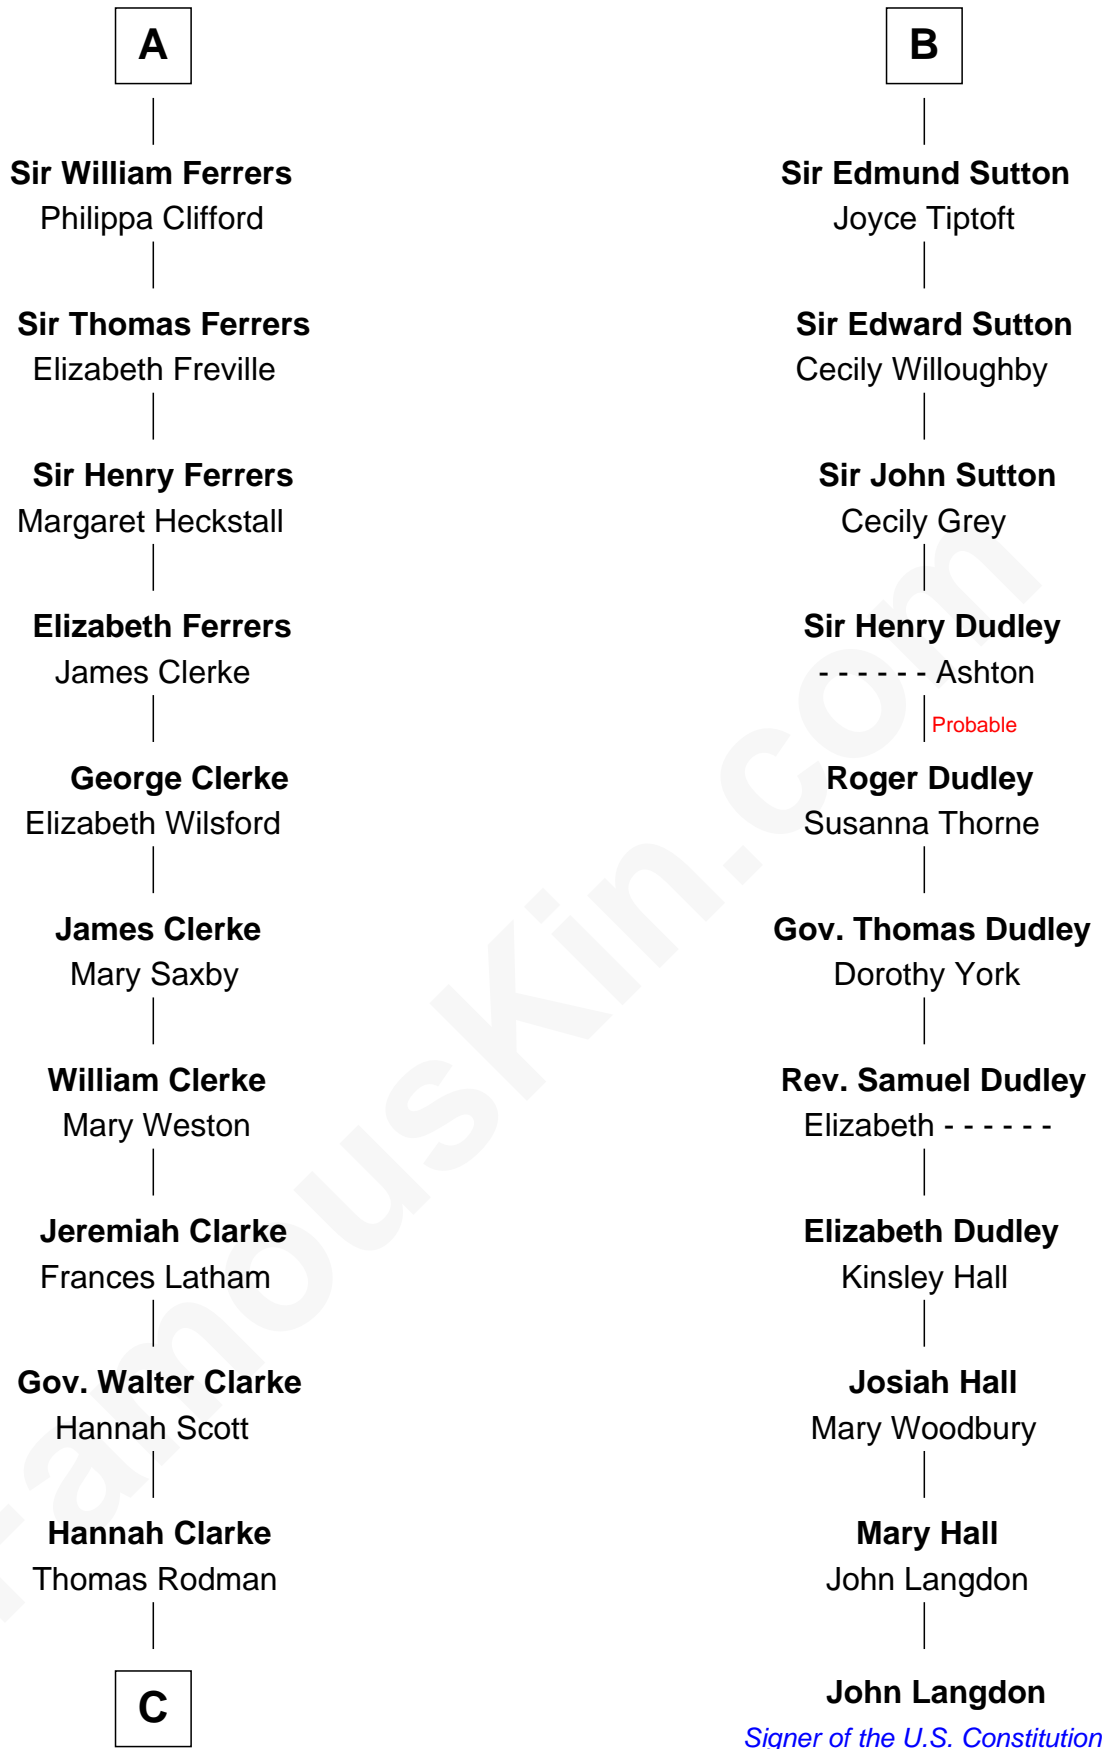

## Relationship Chart of

### Joseph Wharton

*Founder of the Wharton School of Business*

17th cousin 4 times removed of

### John Langdon

*Signer of the U.S. Constitution*

**Reginald de Braiose**

**C**

—  
**Samuel Rodman**

Mary Willett

—  
**Thomas Rodman**

Mary Borden

—  
**Hannah Rodman**

Samuel Rowland Fisher

—  
**Deborah Fisher**

William Wharton

—  
**Joseph Wharton**

*Founder, Wharton School of Business*

FamousKin.com