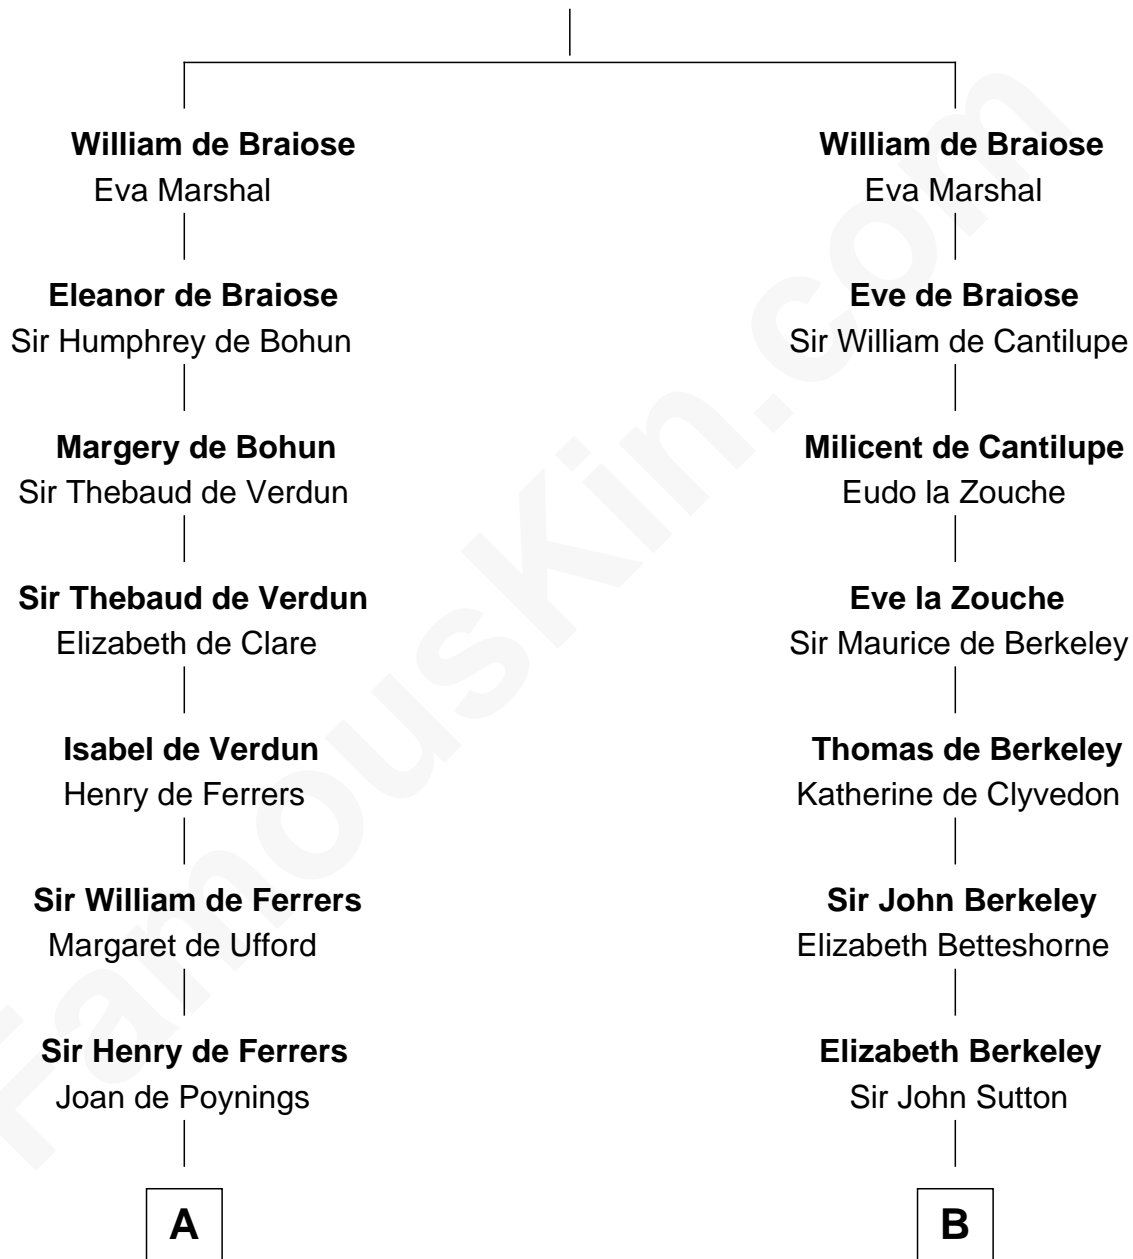

## Relationship Chart of

### Joseph Wharton

*Founder of the Wharton School of Business*

17th cousin 4 times removed of

### John Langdon

*Signer of the U.S. Constitution*

**Reginald de Braiose**

**C**

—  
**Samuel Rodman**

Mary Willett

—  
**Thomas Rodman**

Mary Borden