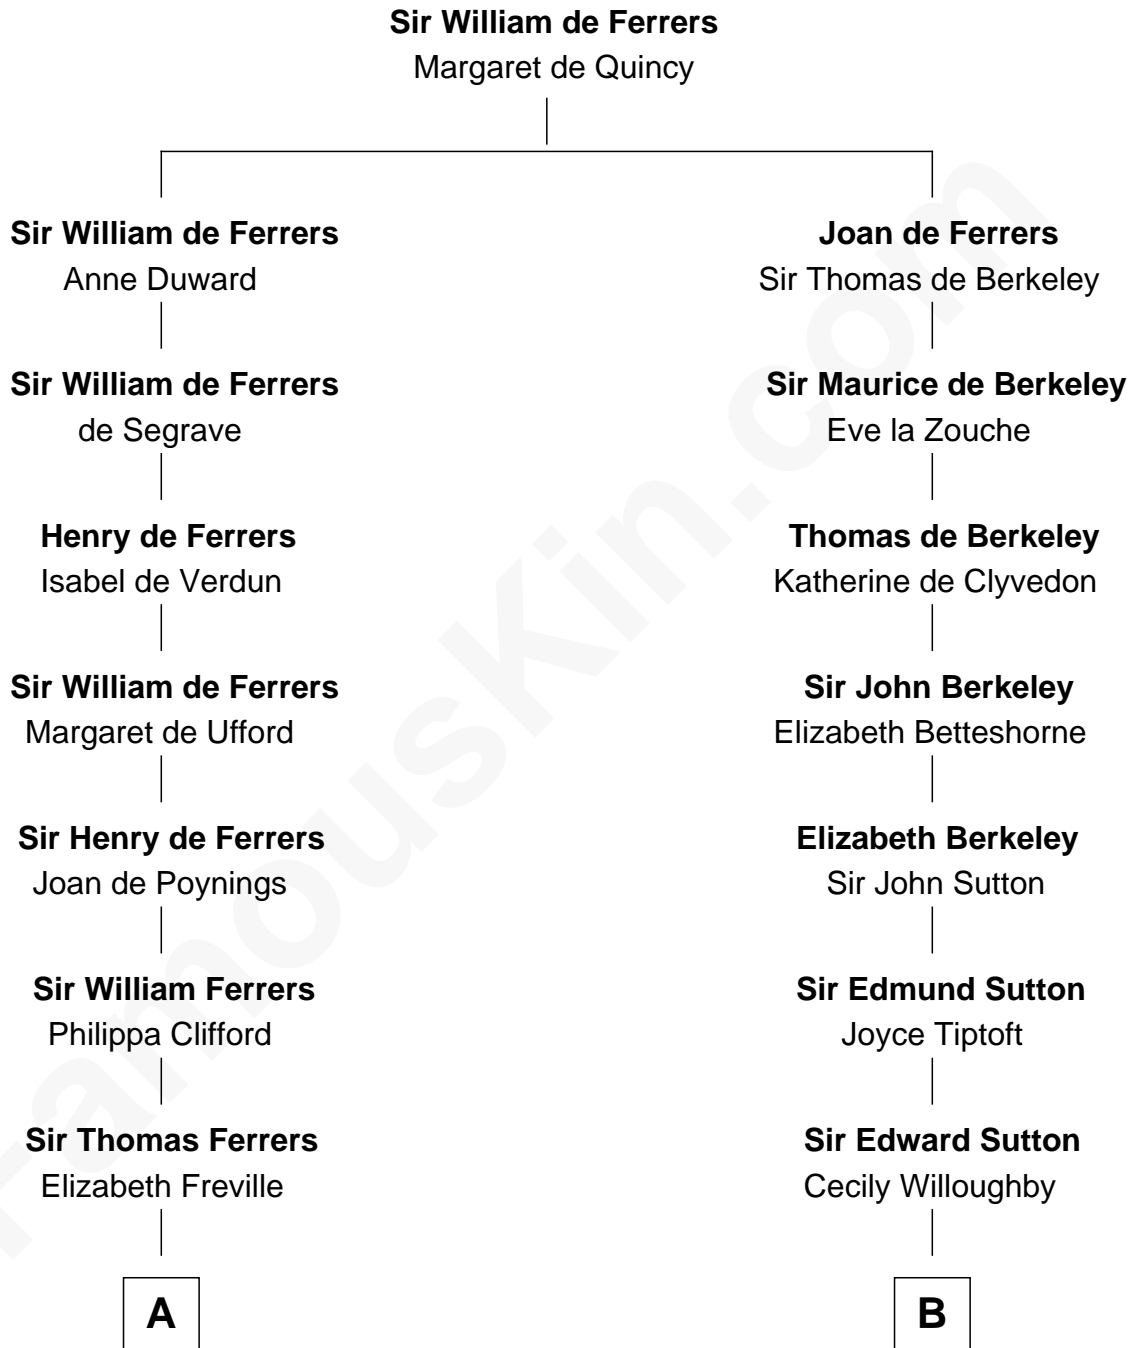

FamousKin.com

Relationship Chart of

Joseph Wharton

Founder of the Wharton School of Business

15th cousin 4 times removed of

John Langdon

Signer of the U.S. Constitution

C

—
Hannah Rodman
Samuel Rowland Fisher

—
Deborah Fisher
William Wharton

—
Joseph Wharton
Founder, Wharton School of Business

FamousKin.com