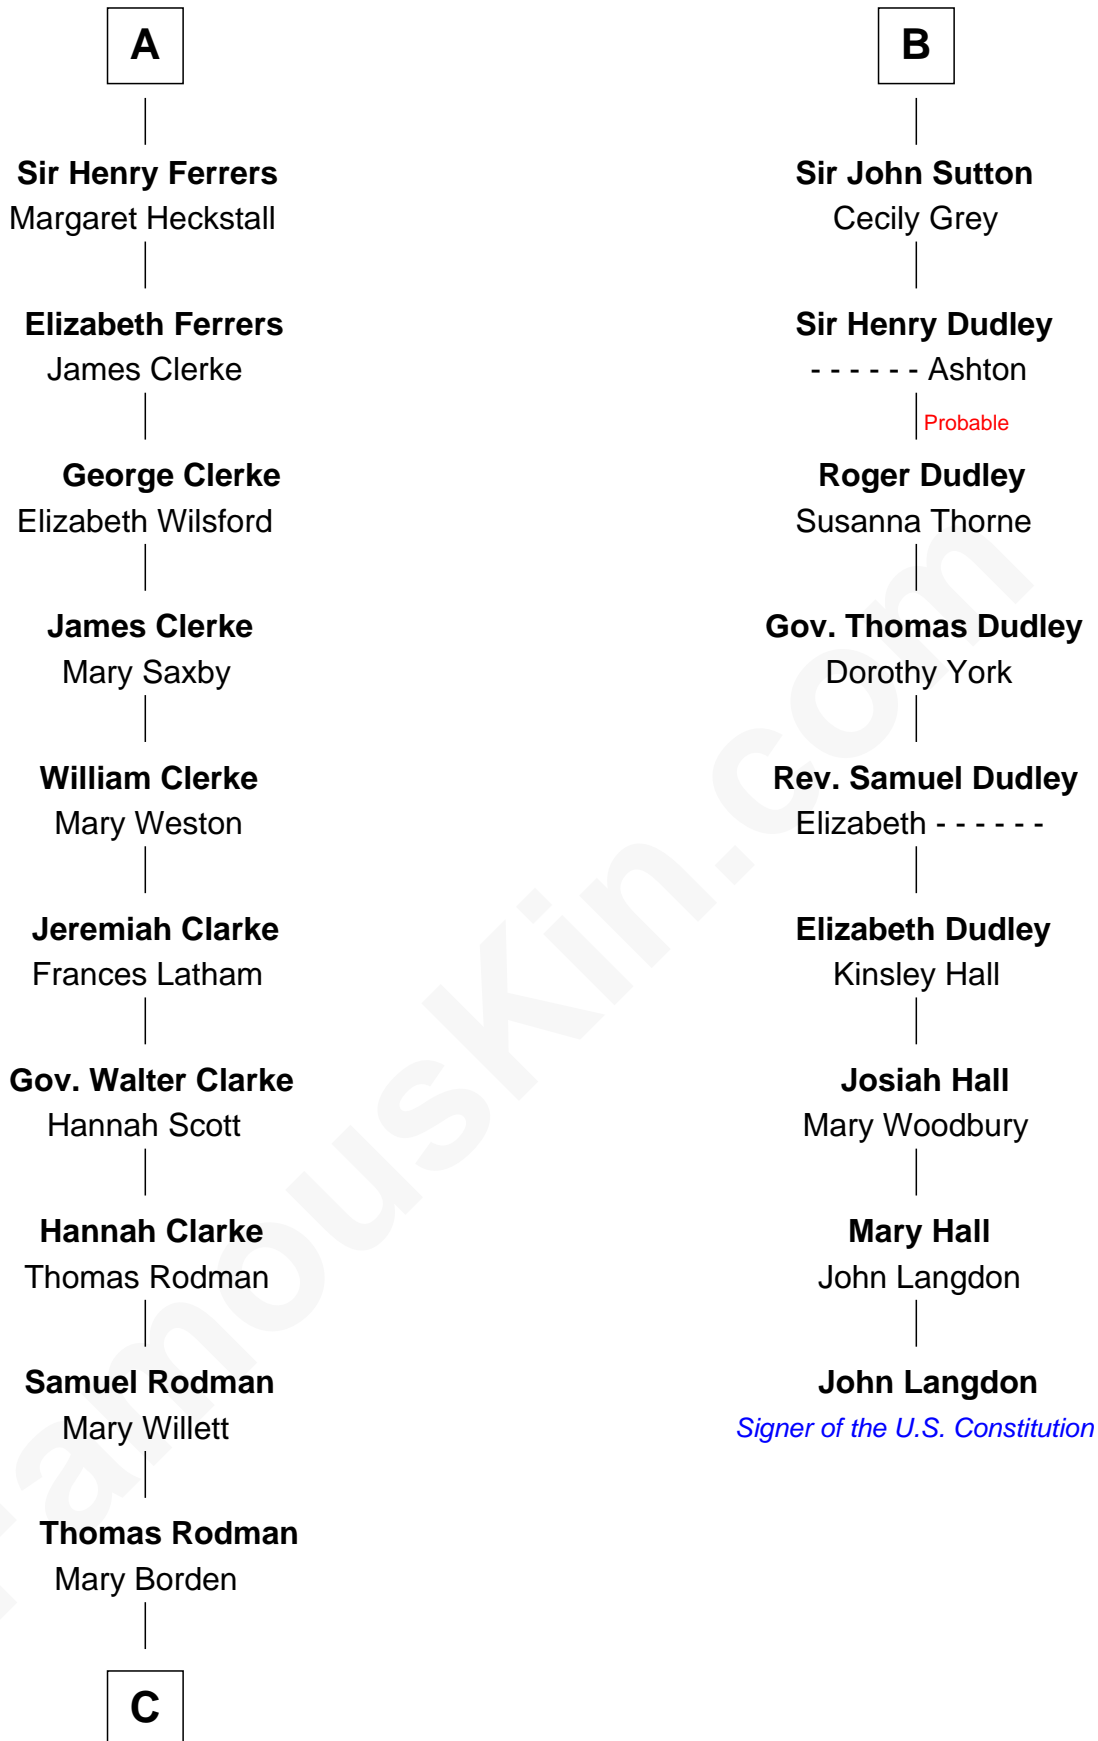

FamousKin.com

Relationship Chart of

Joseph Wharton

Founder of the Wharton School of Business

15th cousin 4 times removed of

John Langdon

Signer of the U.S. Constitution

C

—
Hannah Rodman
Samuel Rowland Fisher

—
Deborah Fisher
William Wharton

—
Joseph Wharton
Founder, Wharton School of Business

FamousKin.com