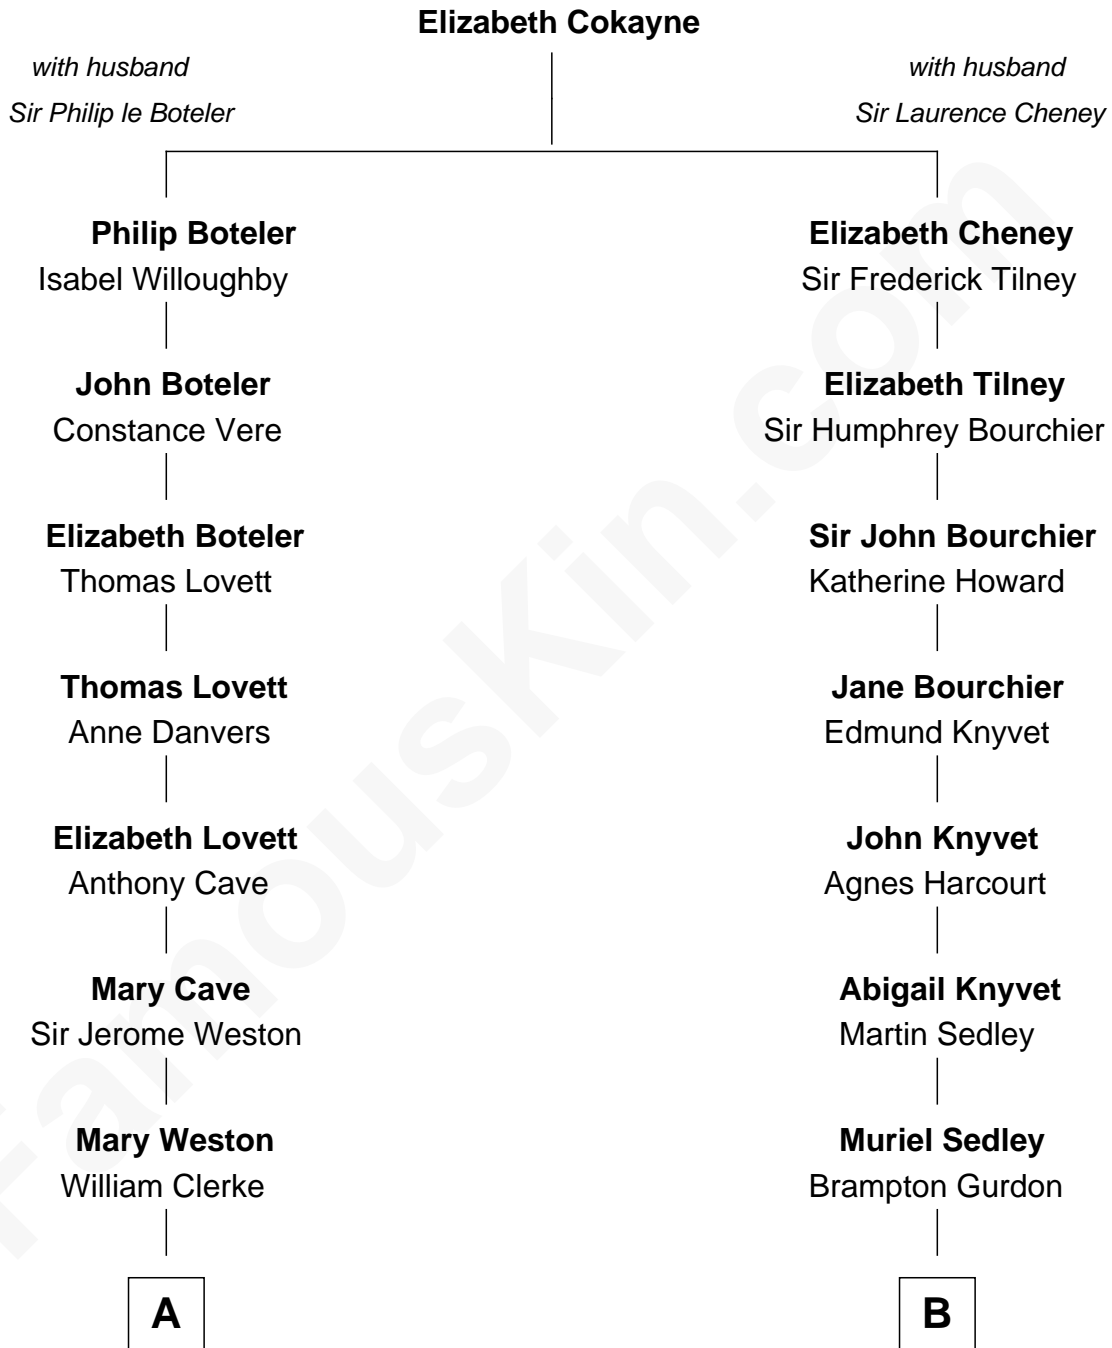

# FamousKin.com

## Relationship Chart of

### Joseph Wharton

*Founder of the Wharton School of Business*

14th cousin 2 times removed of

**Louis Auchincloss**  
*Author*

**A**

**Jeremiah Clarke**

Frances Latham

**Gov. Walter Clarke**