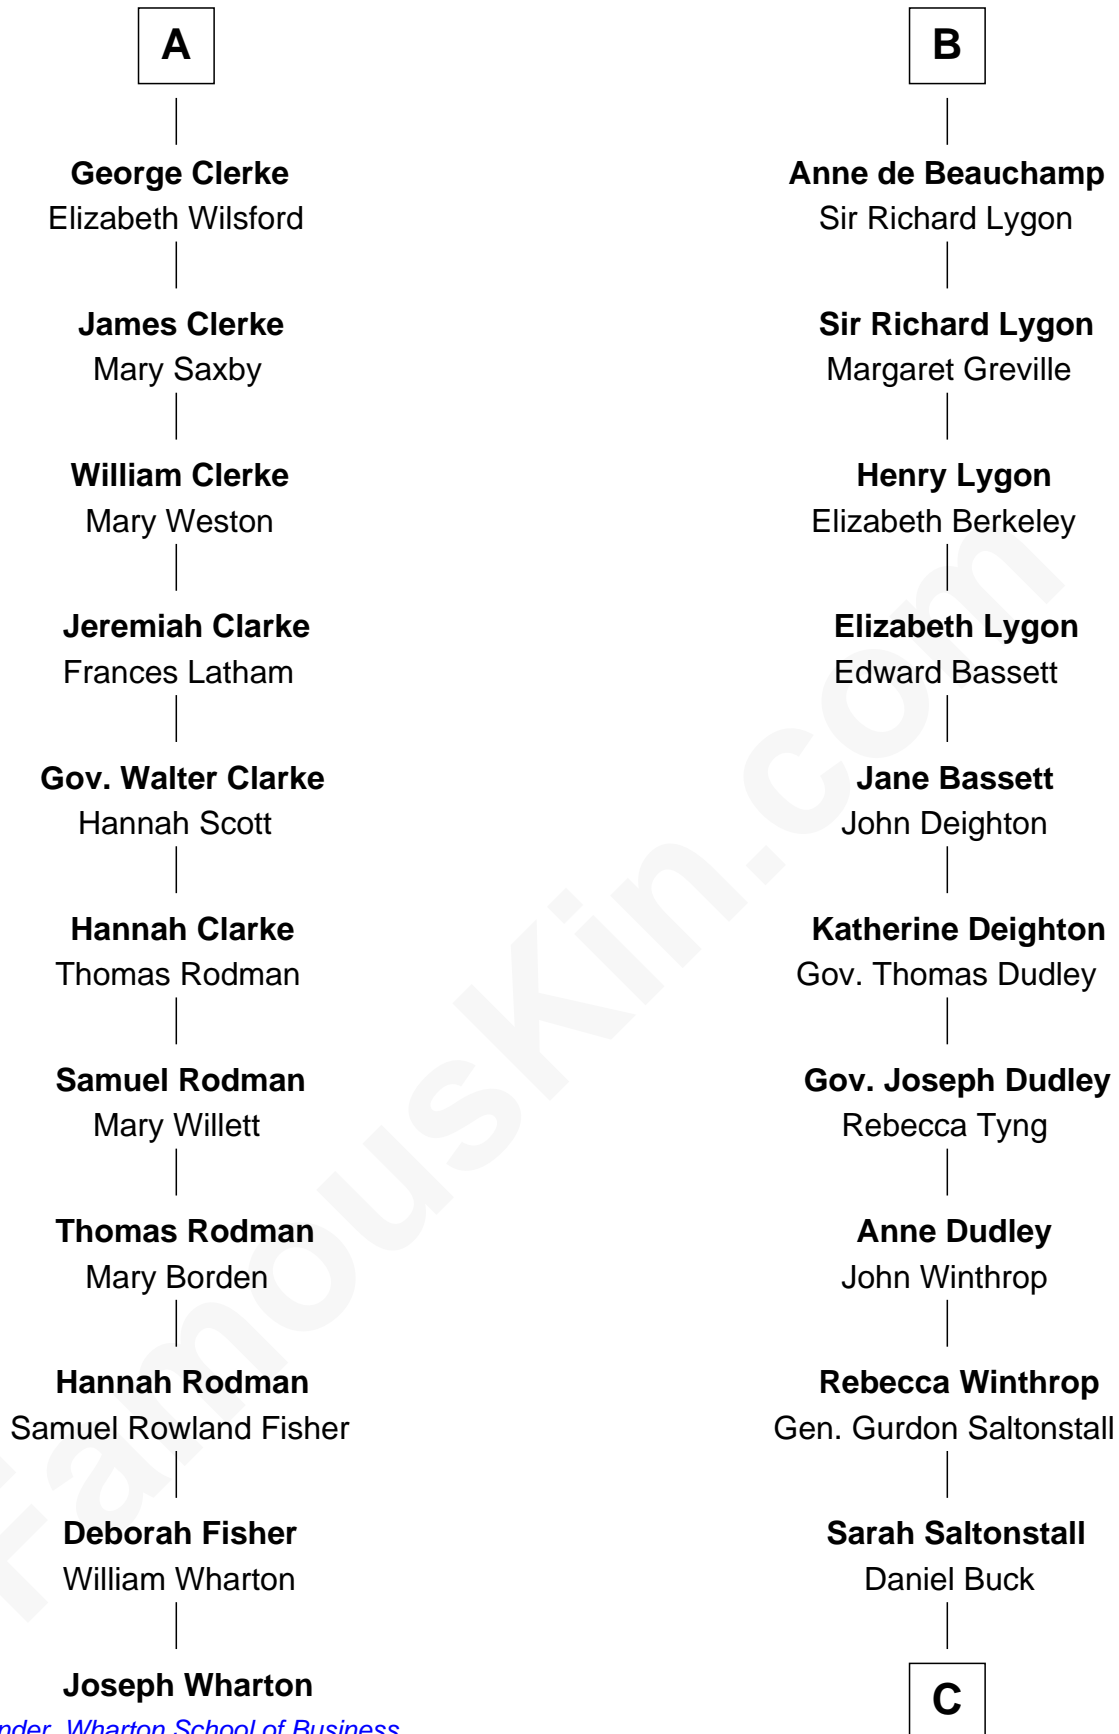

FamousKin.com

Relationship Chart of

Joseph Wharton

Founder of the Wharton School of Business

17th cousin 4 times removed of

Louis Auchincloss
Author

C

Gurdon Buck

Susannah Mainwaring

Elizabeth Buck

John Auchincloss

John Winthrop Auchincloss

Joanna Hone Russell

Joseph Howland Auchincloss

Priscilla Dixon Stanton

Louis Auchincloss