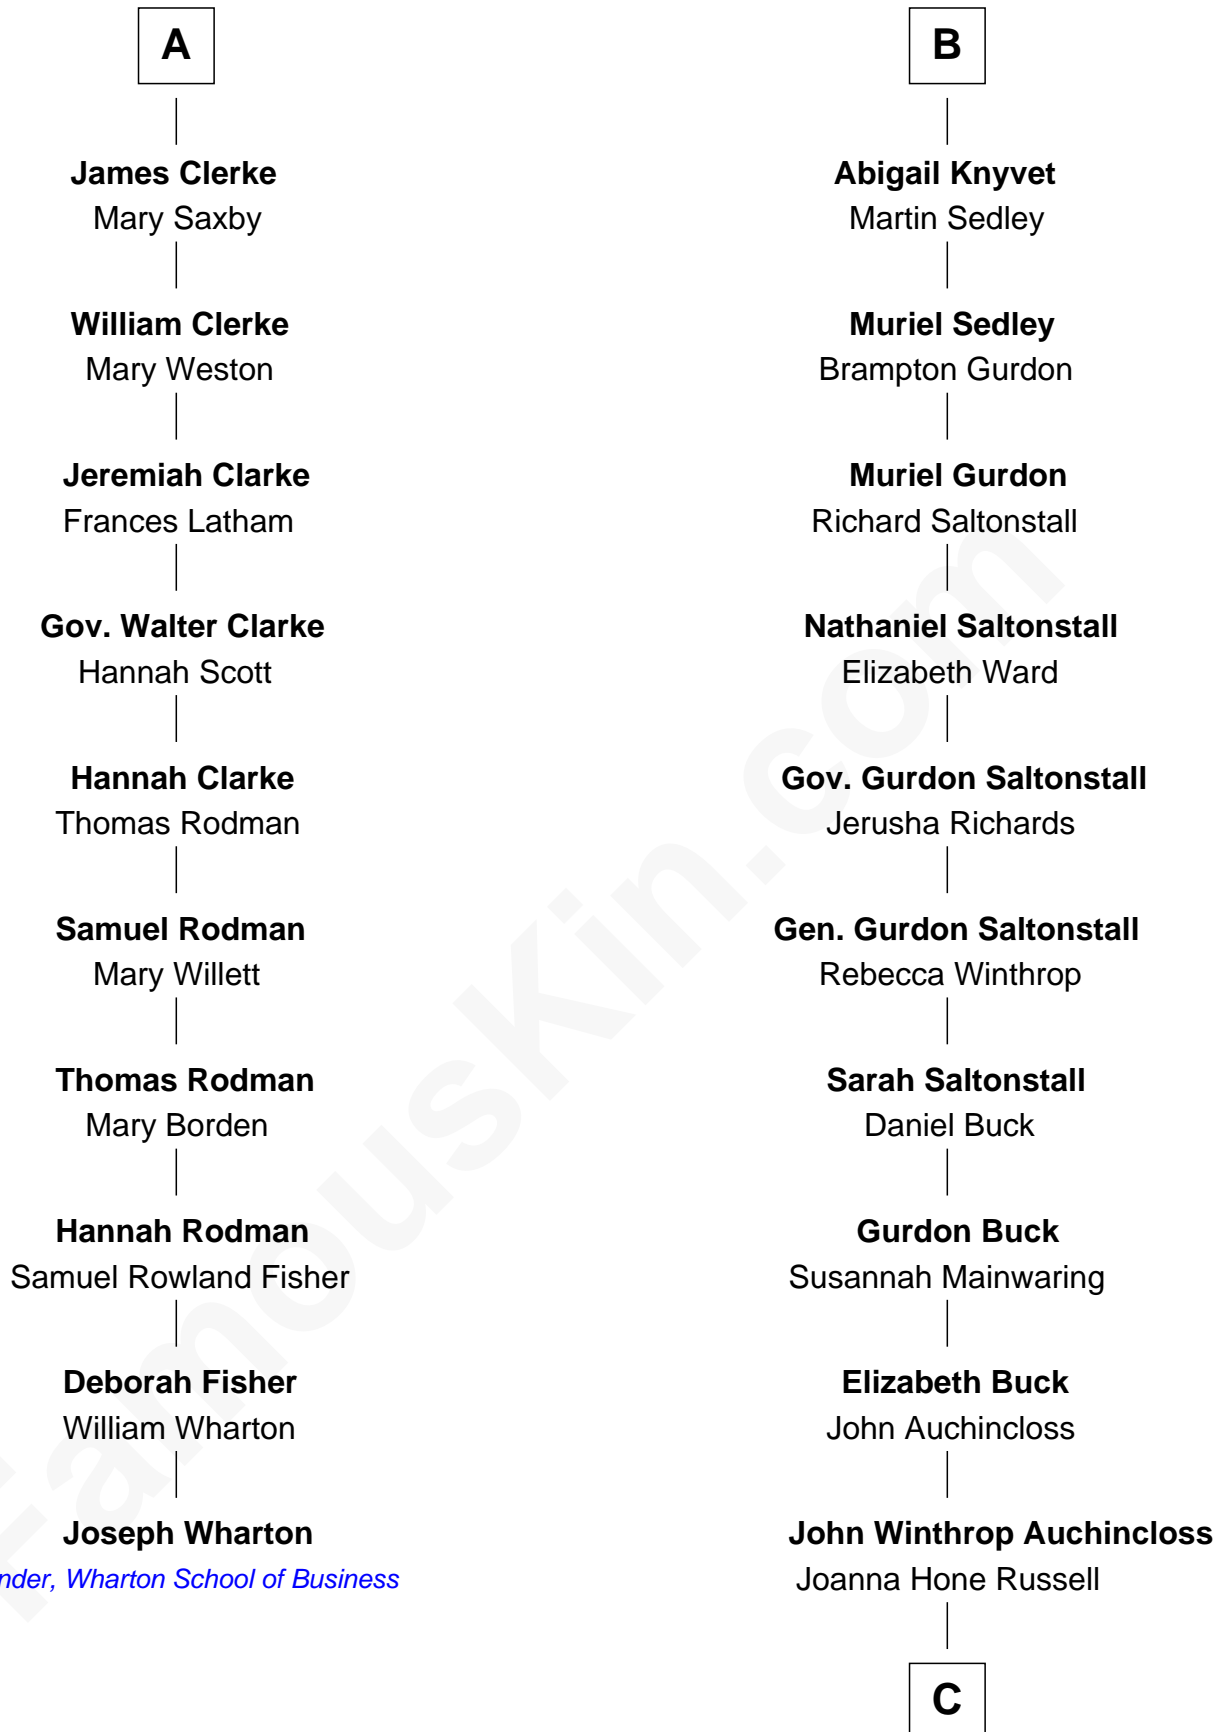

## Relationship Chart of

### Joseph Wharton

*Founder of the Wharton School of Business*

16th cousin 2 times removed of

**Louis Auchincloss**  
*Author*

**Sir William de Ros**  
Margery de Badlesmere

**C**

**Joseph Howland Auchincloss**

Priscilla Dixon Stanton

**Louis Auchincloss**

*Author*

FamousKin.com