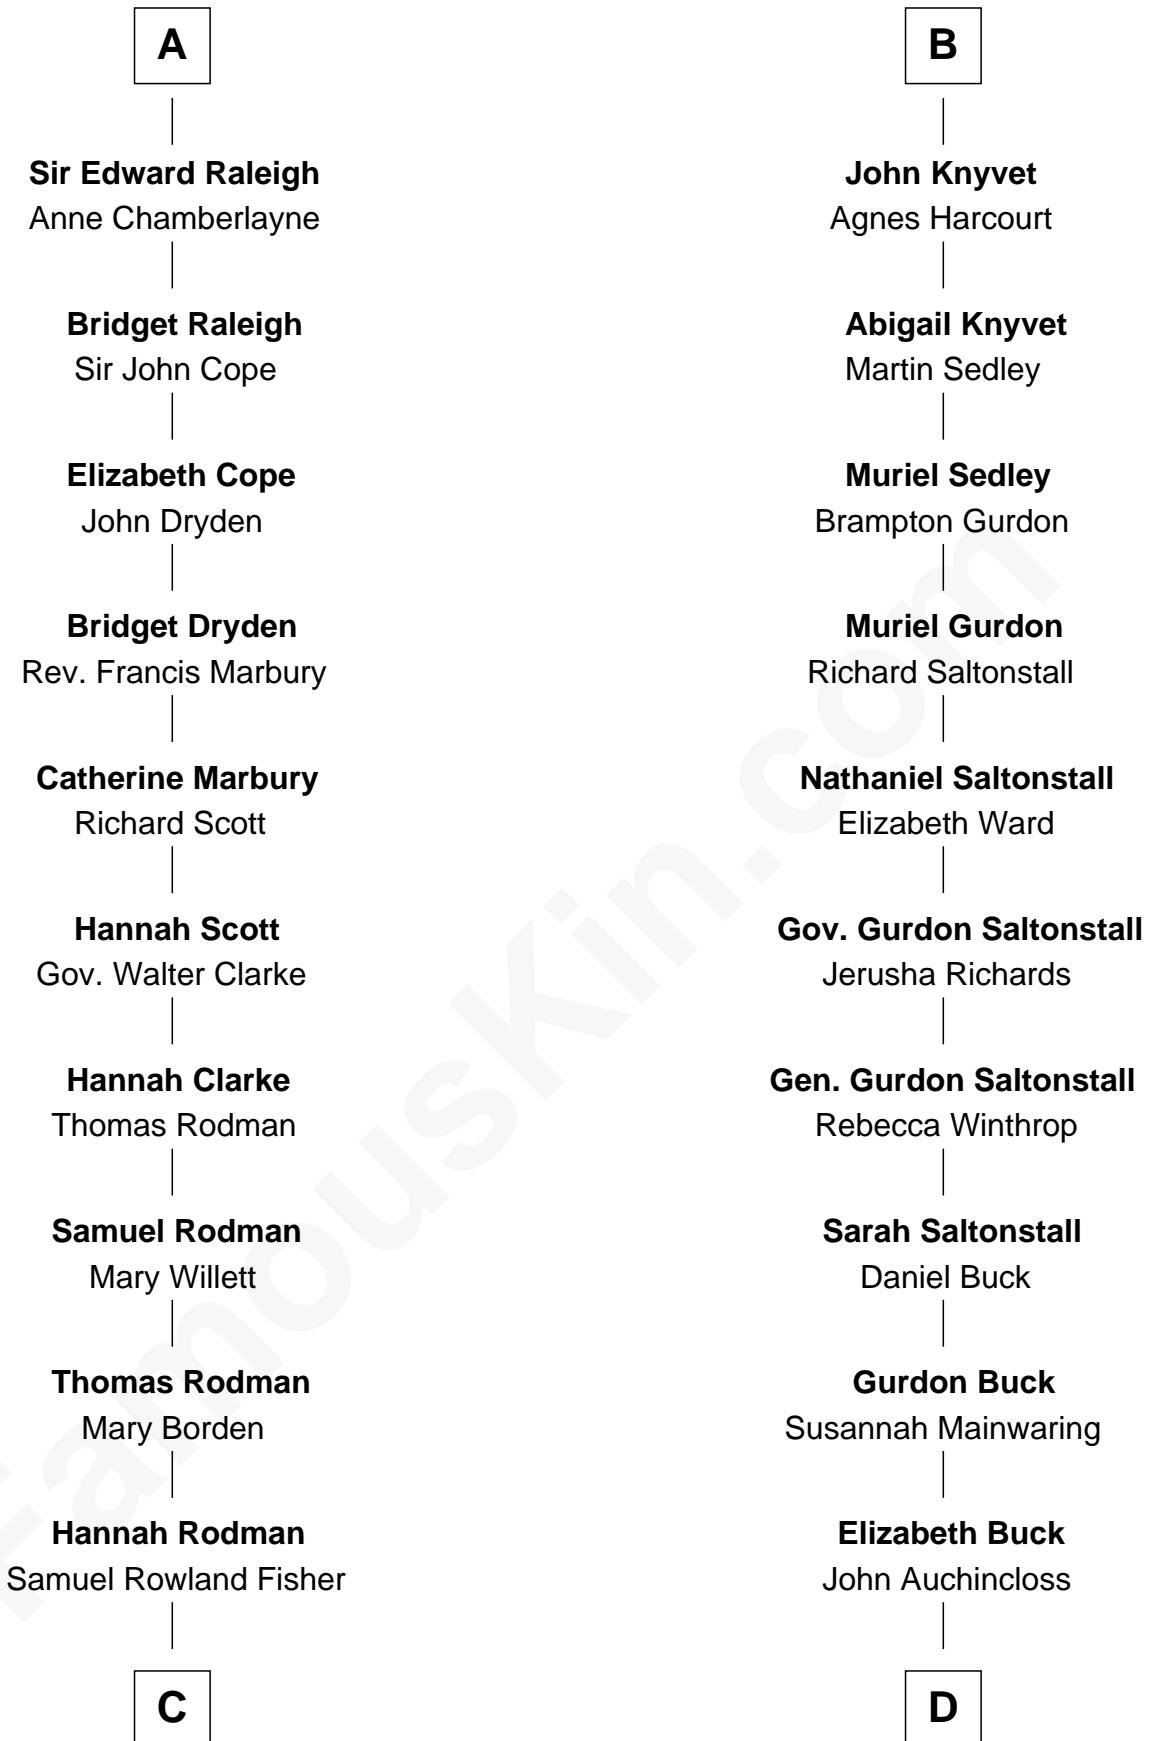

FamousKin.com

Relationship Chart of

Joseph Wharton

Founder of the Wharton School of Business

18th cousin 1 time removed of

Louis Auchincloss
Author

Humphrey de Bohun
Elizabeth Plantagenet

Eleanor de Bohun
Sir James le Boteler

Pernel le Boteler
Sir Gilbert Talbot

Sir Richard Talbot
Ankaret le Strange

Mary Talbot
Sir Thomas Greene

Sir Thomas Greene
Phillippa Ferrers

Elizabeth Greene
William Raleigh

Sir Edward Raleigh
Margaret Verney

A

Sir William de Bohun
Elizabeth de Badlesmere

Elizabeth de Bohun
Sir Richard Fitzalan

Elizabeth Fitzalan
Sir Thomas Mowbray

Margaret Mowbray
Sir Robert Howard

Sir John Howard
Margaret Chedworth

Katherine Howard
Sir John Bouchier

Jane Bouchier
Edmund Knyvet

B

C

Deborah Fisher
William Wharton

Joseph Wharton

Founder, Wharton School of Business

D

John Winthrop Auchincloss
Joanna Hone Russell