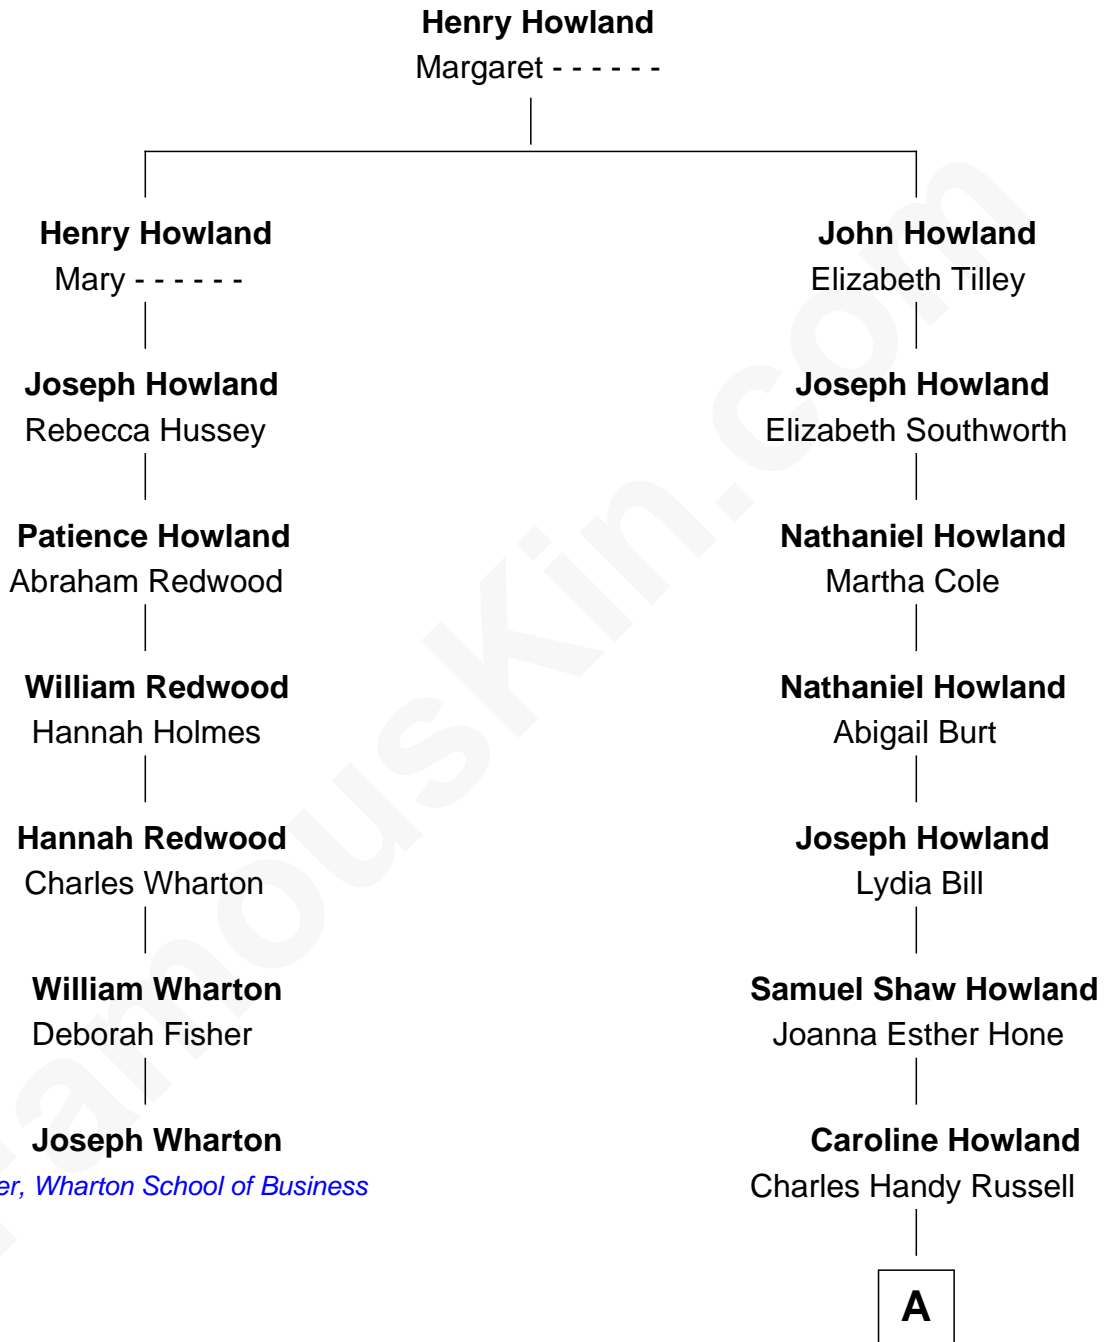

FamousKin.com

Relationship Chart of

Joseph Wharton

Founder of the Wharton School of Business

6th cousin 3 times removed of

Louis Auchincloss

Author

A

Joanna Hone Russell

John Winthrop Auchincloss

Joseph Howland Auchincloss

Priscilla Dixon Stanton

Louis Auchincloss

Author

FamousKin.com