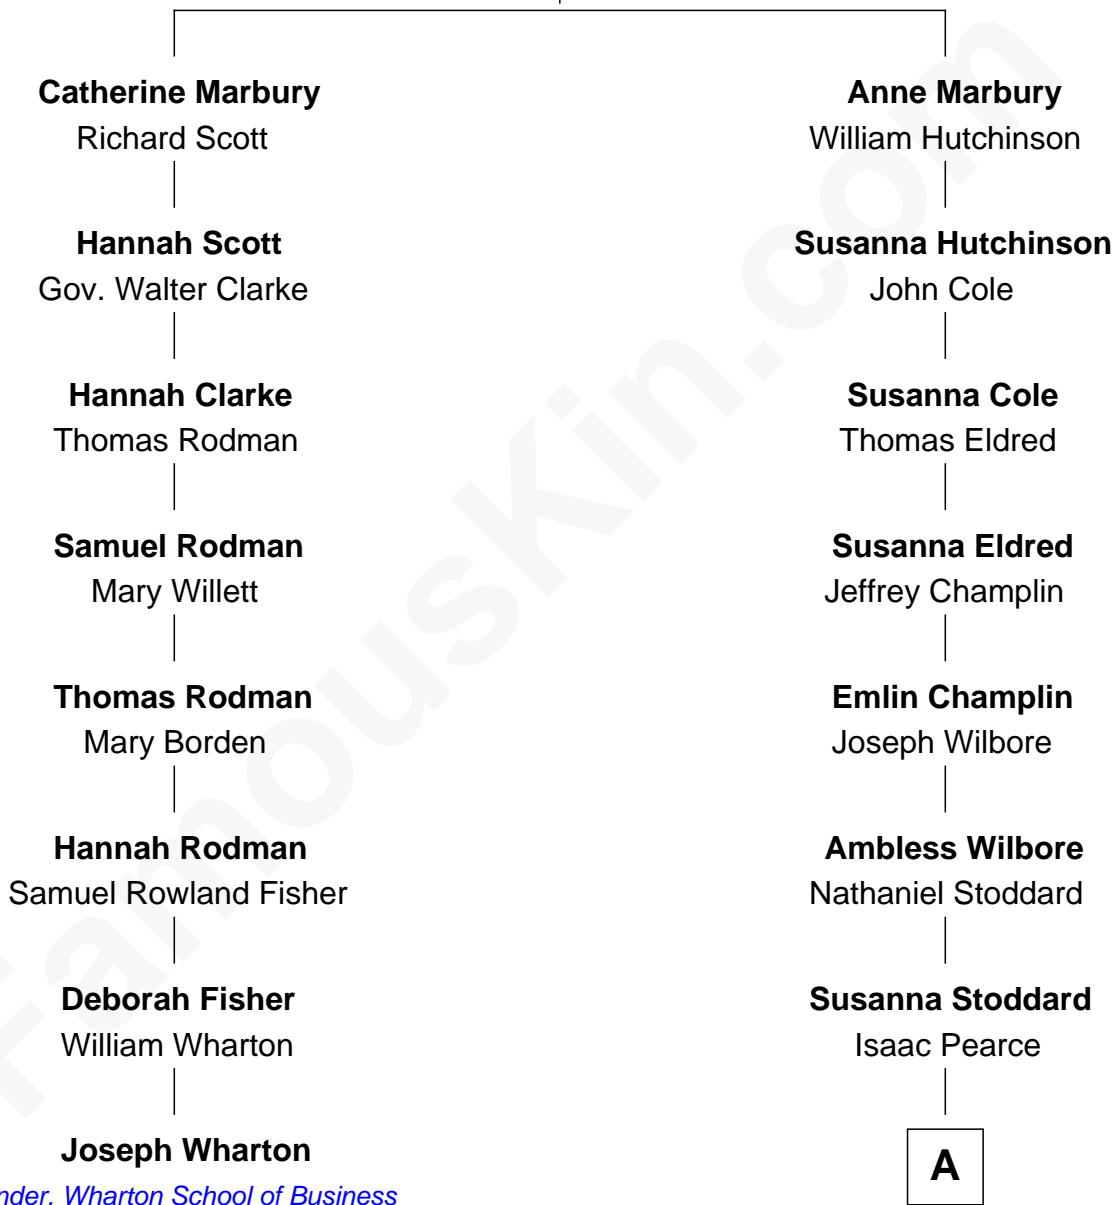

FamousKin.com

Relationship Chart of

Joseph Wharton

Founder of the Wharton School of Business

7th cousin 1 time removed of

Shanghai Pierce
Texas Cattleman

Rev. Francis Marbury
Bridget Dryden

A

Jonathan D. Pearce
Hanna Phillips Head

Shanghai Pierce
Texas Cattleman

FamousKin.com