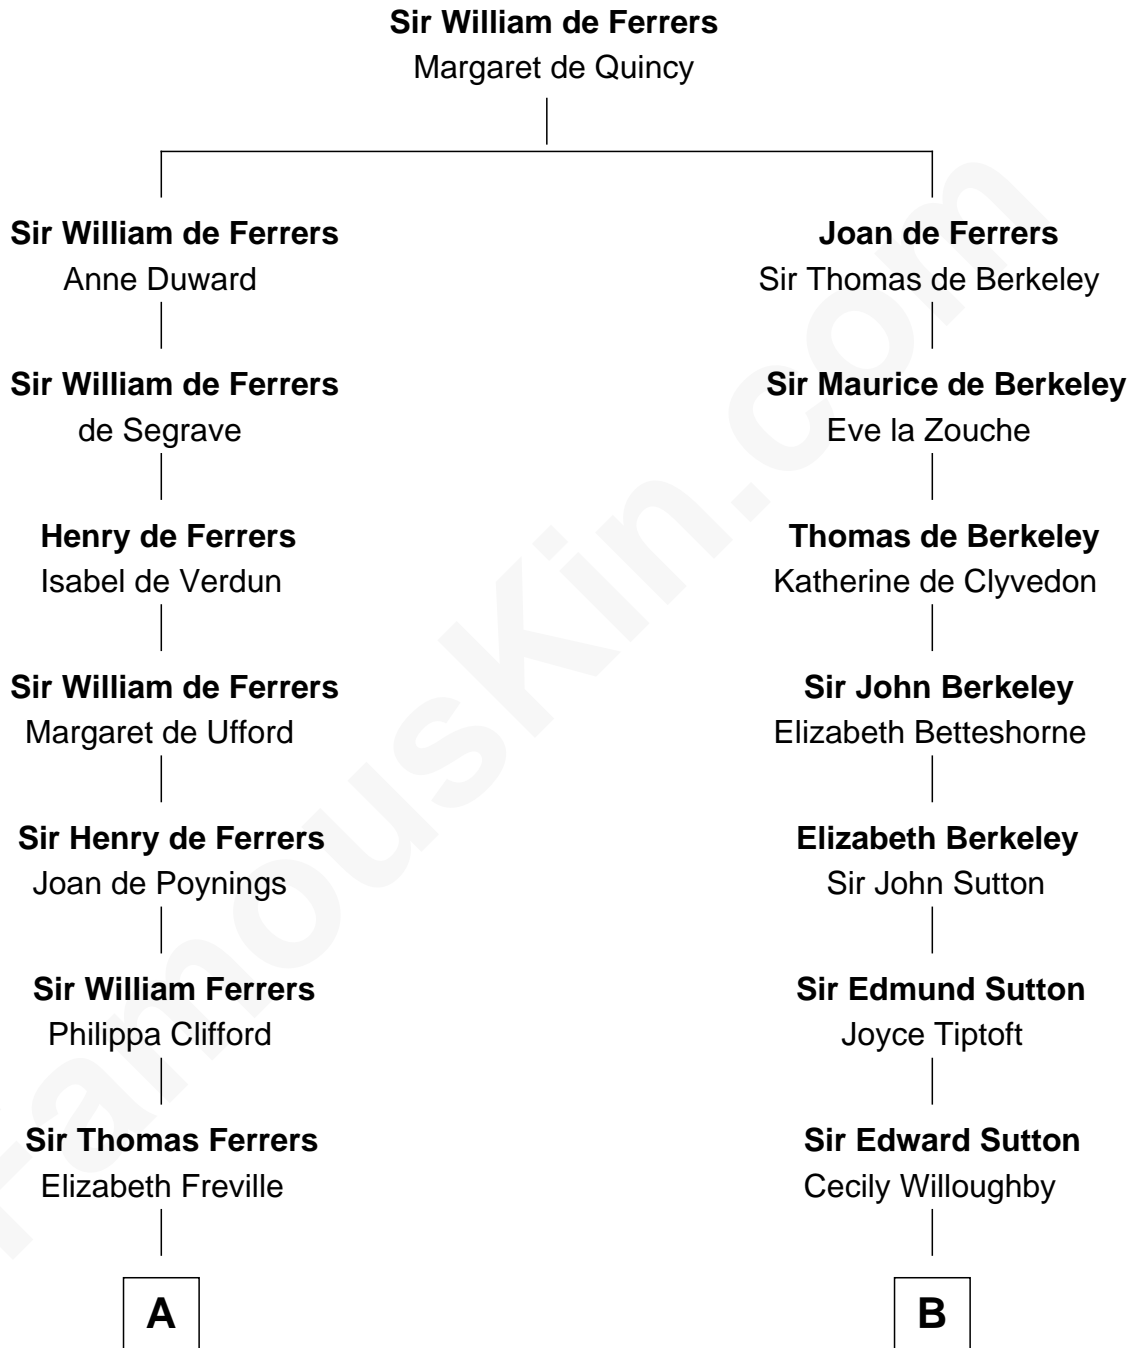

FamousKin.com

Relationship Chart of

Joseph Wharton

Founder of the Wharton School of Business

19th cousin 1 time removed of

Alan Shepard

Mercury and Apollo Astronaut

C

Hannah Rodman
Samuel Rowland Fisher

Deborah Fisher
William Wharton

Joseph Wharton
Founder, Wharton School of Business

D

Thomas Bradbury Bartlett
Victoria Elizabeth Williams Cilley

Annie Elizabeth Bartlett
Frederick Johnson Shepard