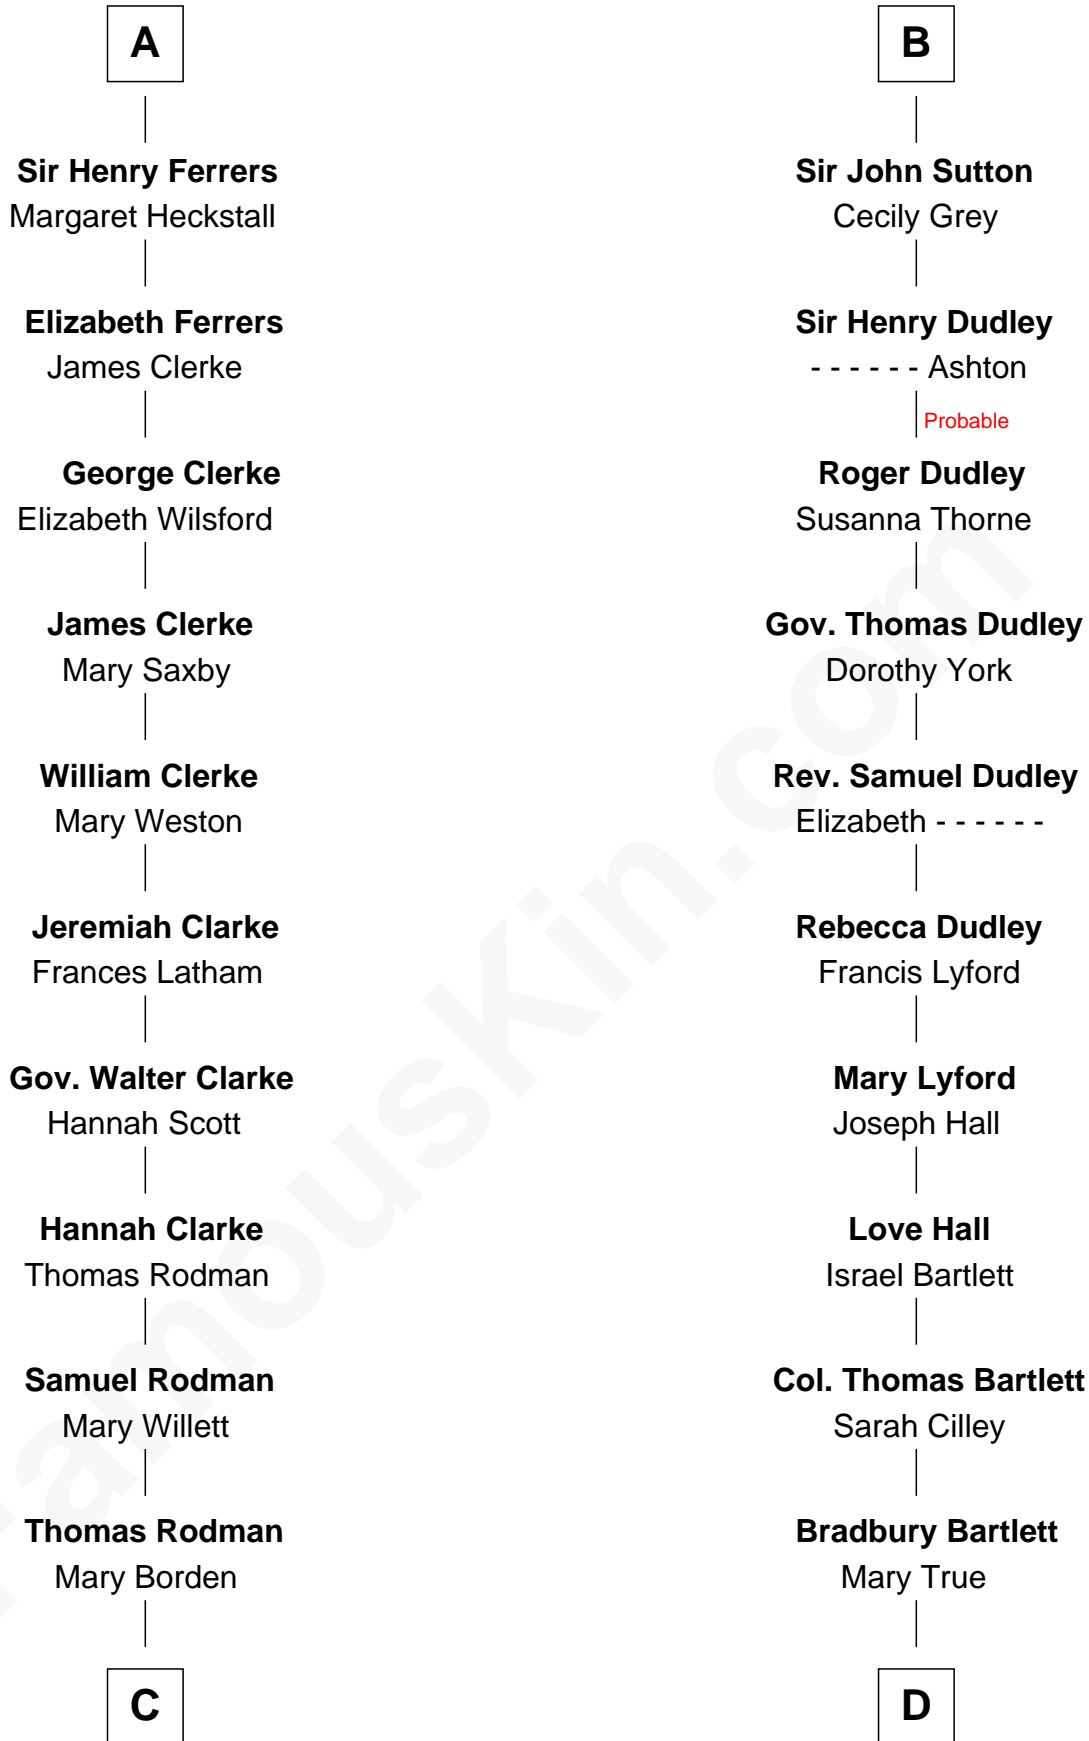

FamousKin.com

Relationship Chart of

Joseph Wharton

Founder of the Wharton School of Business

19th cousin 1 time removed of

Alan Shepard

Mercury and Apollo Astronaut

C

Hannah Rodman
Samuel Rowland Fisher

Deborah Fisher
William Wharton

Joseph Wharton
Founder, Wharton School of Business

D

Thomas Bradbury Bartlett
Victoria Elizabeth Williams Cilley

Annie Elizabeth Bartlett
Frederick Johnson Shepard