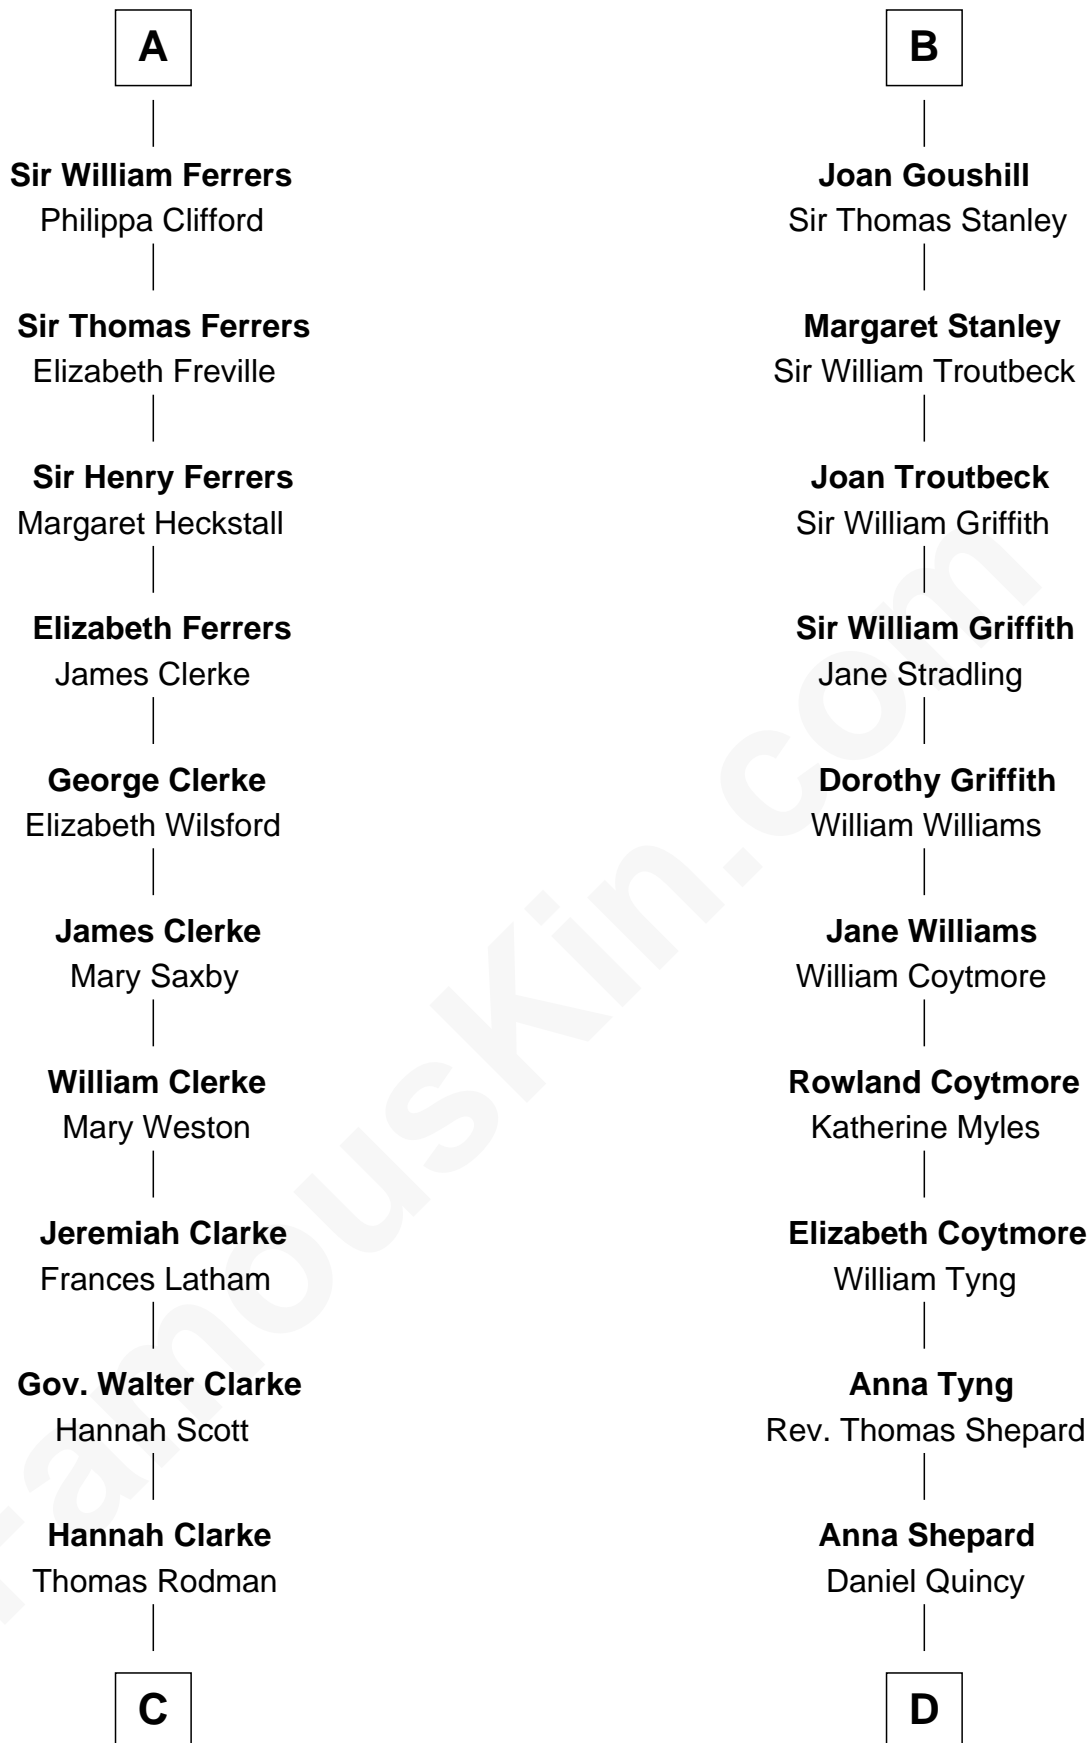

FamousKin.com

Relationship Chart of

Joseph Wharton

Founder of the Wharton School of Business

19th cousin 2 times removed of

Abigail (Smith) Adams

First Lady of President John Adams

C

Samuel Rodman

Mary Willett

Thomas Rodman

Mary Borden

Hannah Rodman

Samuel Rowland Fisher

Deborah Fisher

William Wharton

Joseph Wharton

Founder, Wharton School of Business

D

Col John Quincy

Elizabeth Norton

Elizabeth Quincy

Rev. William Smith

Abigail (Smith) Adams