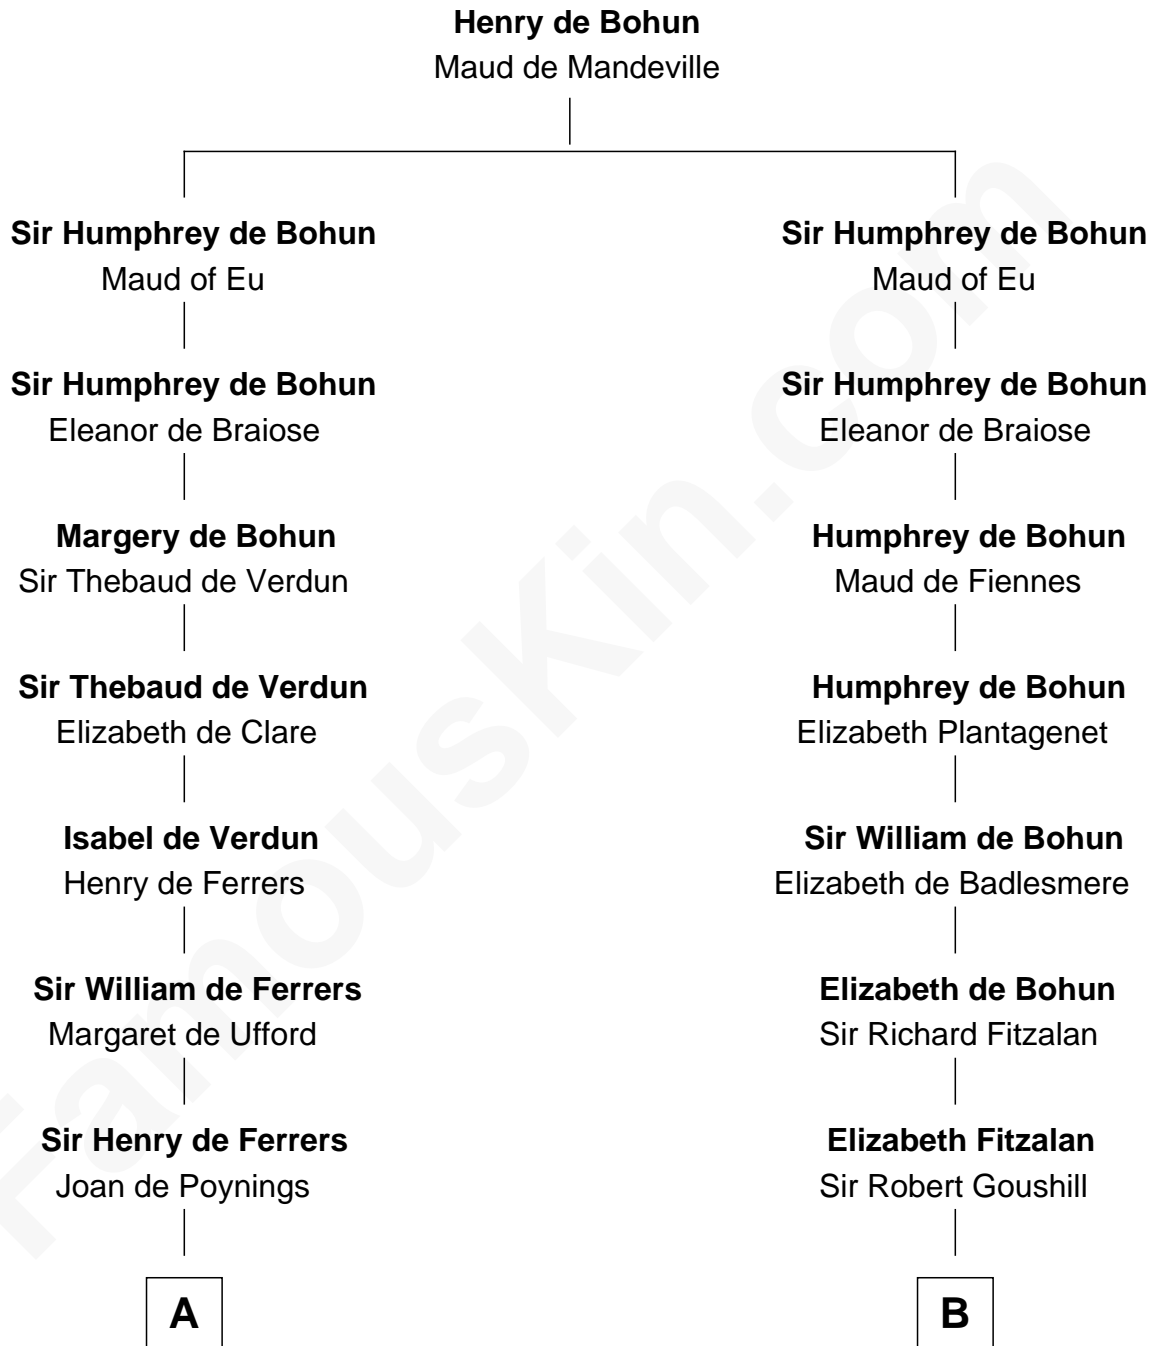

FamousKin.com

Relationship Chart of

Joseph Wharton

Founder of the Wharton School of Business

19th cousin 2 times removed of

Abigail (Smith) Adams

First Lady of President John Adams

C

Samuel Rodman

Mary Willett

Thomas Rodman

Mary Borden

Hannah Rodman

Samuel Rowland Fisher

Deborah Fisher

William Wharton