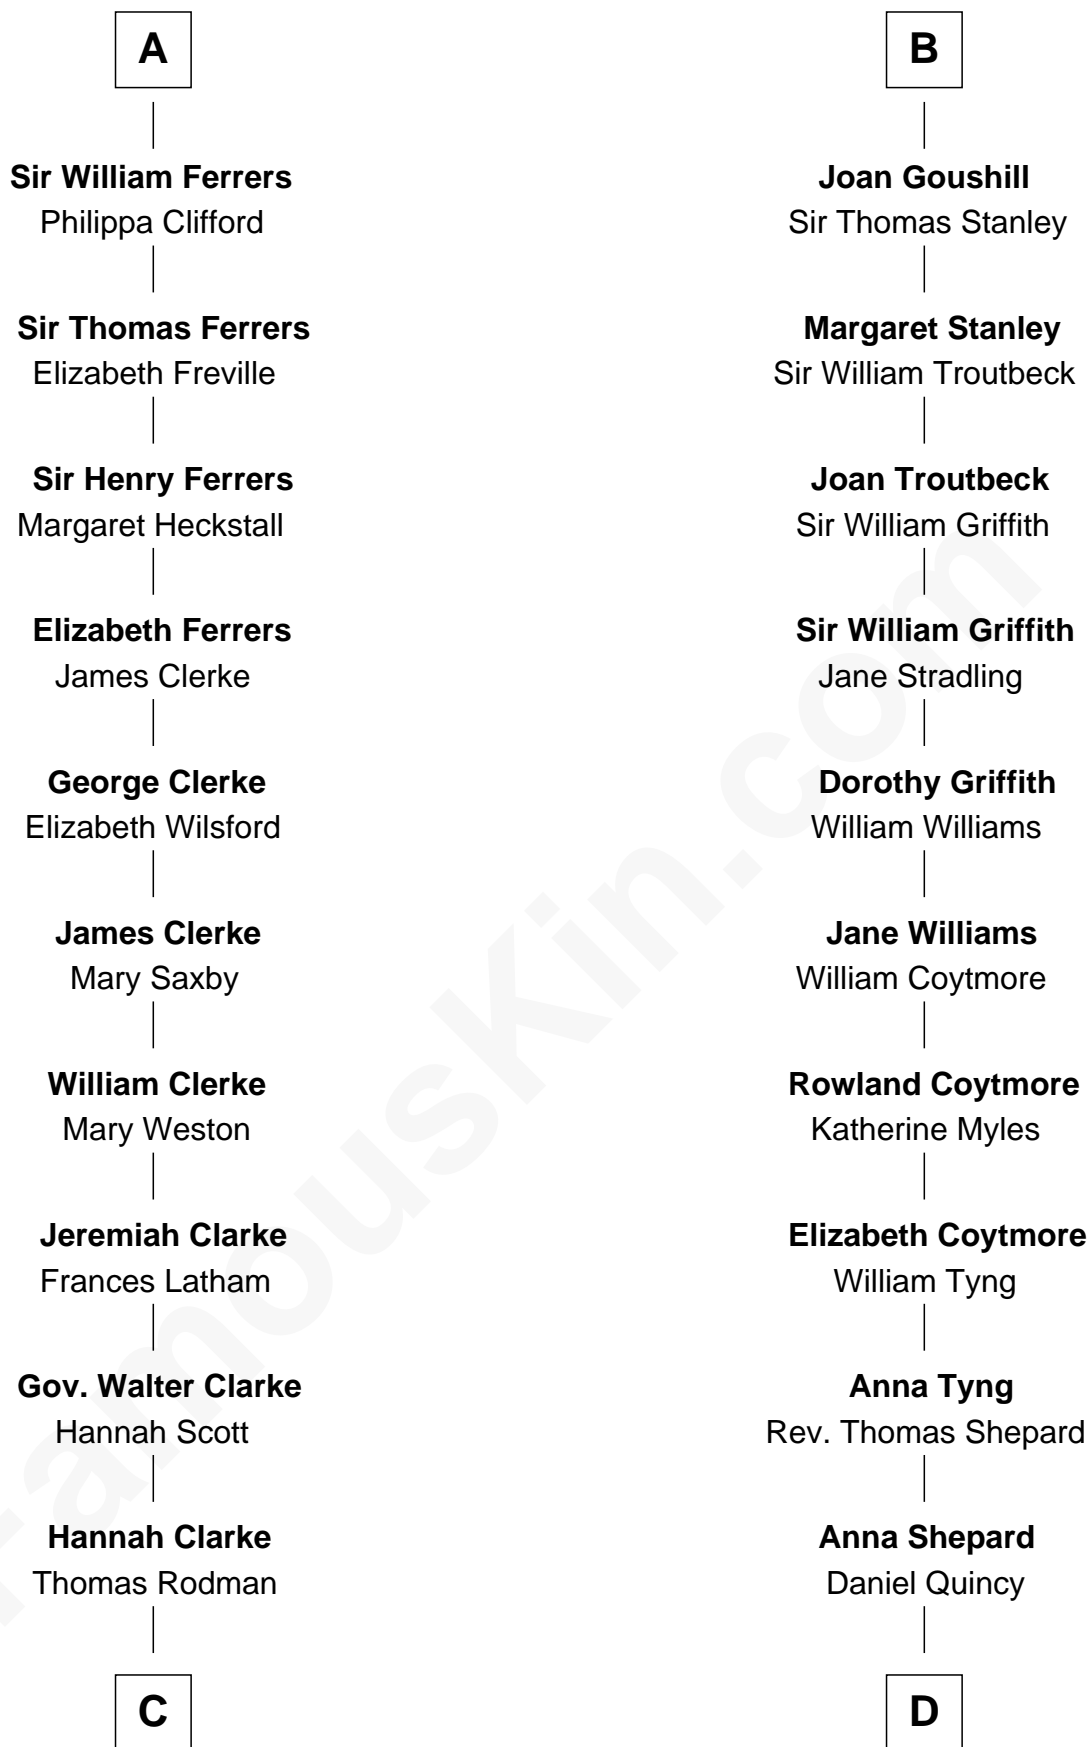

## Relationship Chart of

### Joseph Wharton

*Founder of the Wharton School of Business*

19th cousin 2 times removed of

### Abigail (Smith) Adams

*First Lady of President John Adams*

**Raoul de Lusgnan**

Alice de Eu

**C**

**Samuel Rodman**

Mary Willett

**Thomas Rodman**

Mary Borden

**Hannah Rodman**

Samuel Rowland Fisher

**Deborah Fisher**

William Wharton

**Joseph Wharton**

*Founder, Wharton School of Business*

**D**