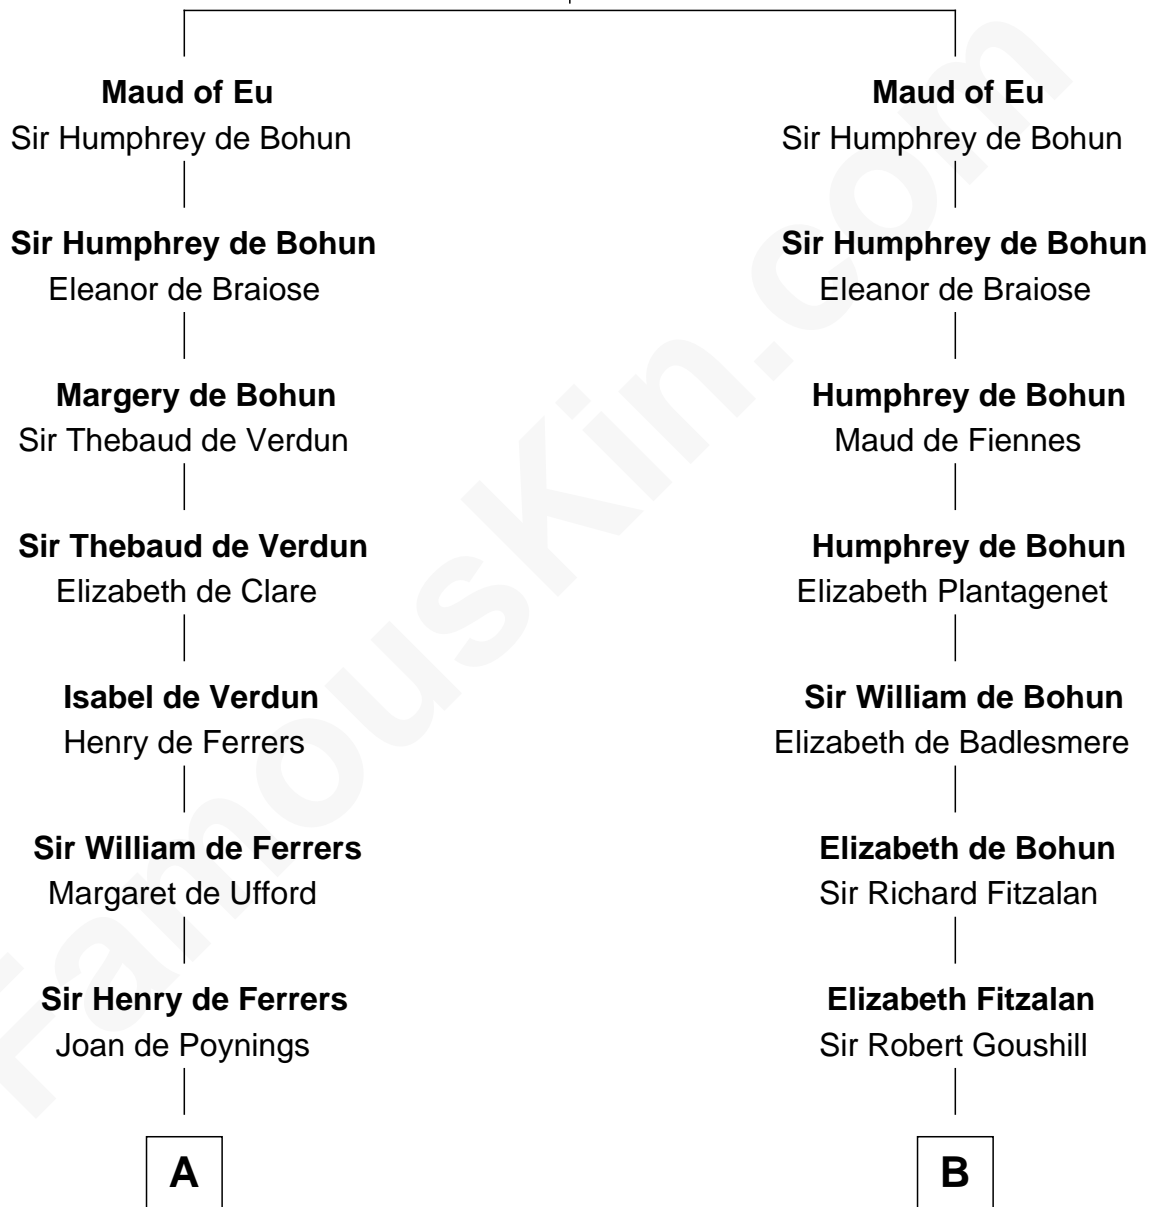

## Relationship Chart of

### Joseph Wharton

*Founder of the Wharton School of Business*

19th cousin 2 times removed of

### Abigail (Smith) Adams

*First Lady of President John Adams*

**Raoul de Lusgnan**

Alice de Eu

**C**

**Samuel Rodman**

Mary Willett

**Thomas Rodman**

Mary Borden

**Hannah Rodman**

Samuel Rowland Fisher

**Deborah Fisher**

William Wharton

**Joseph Wharton**

*Founder, Wharton School of Business*

**D**