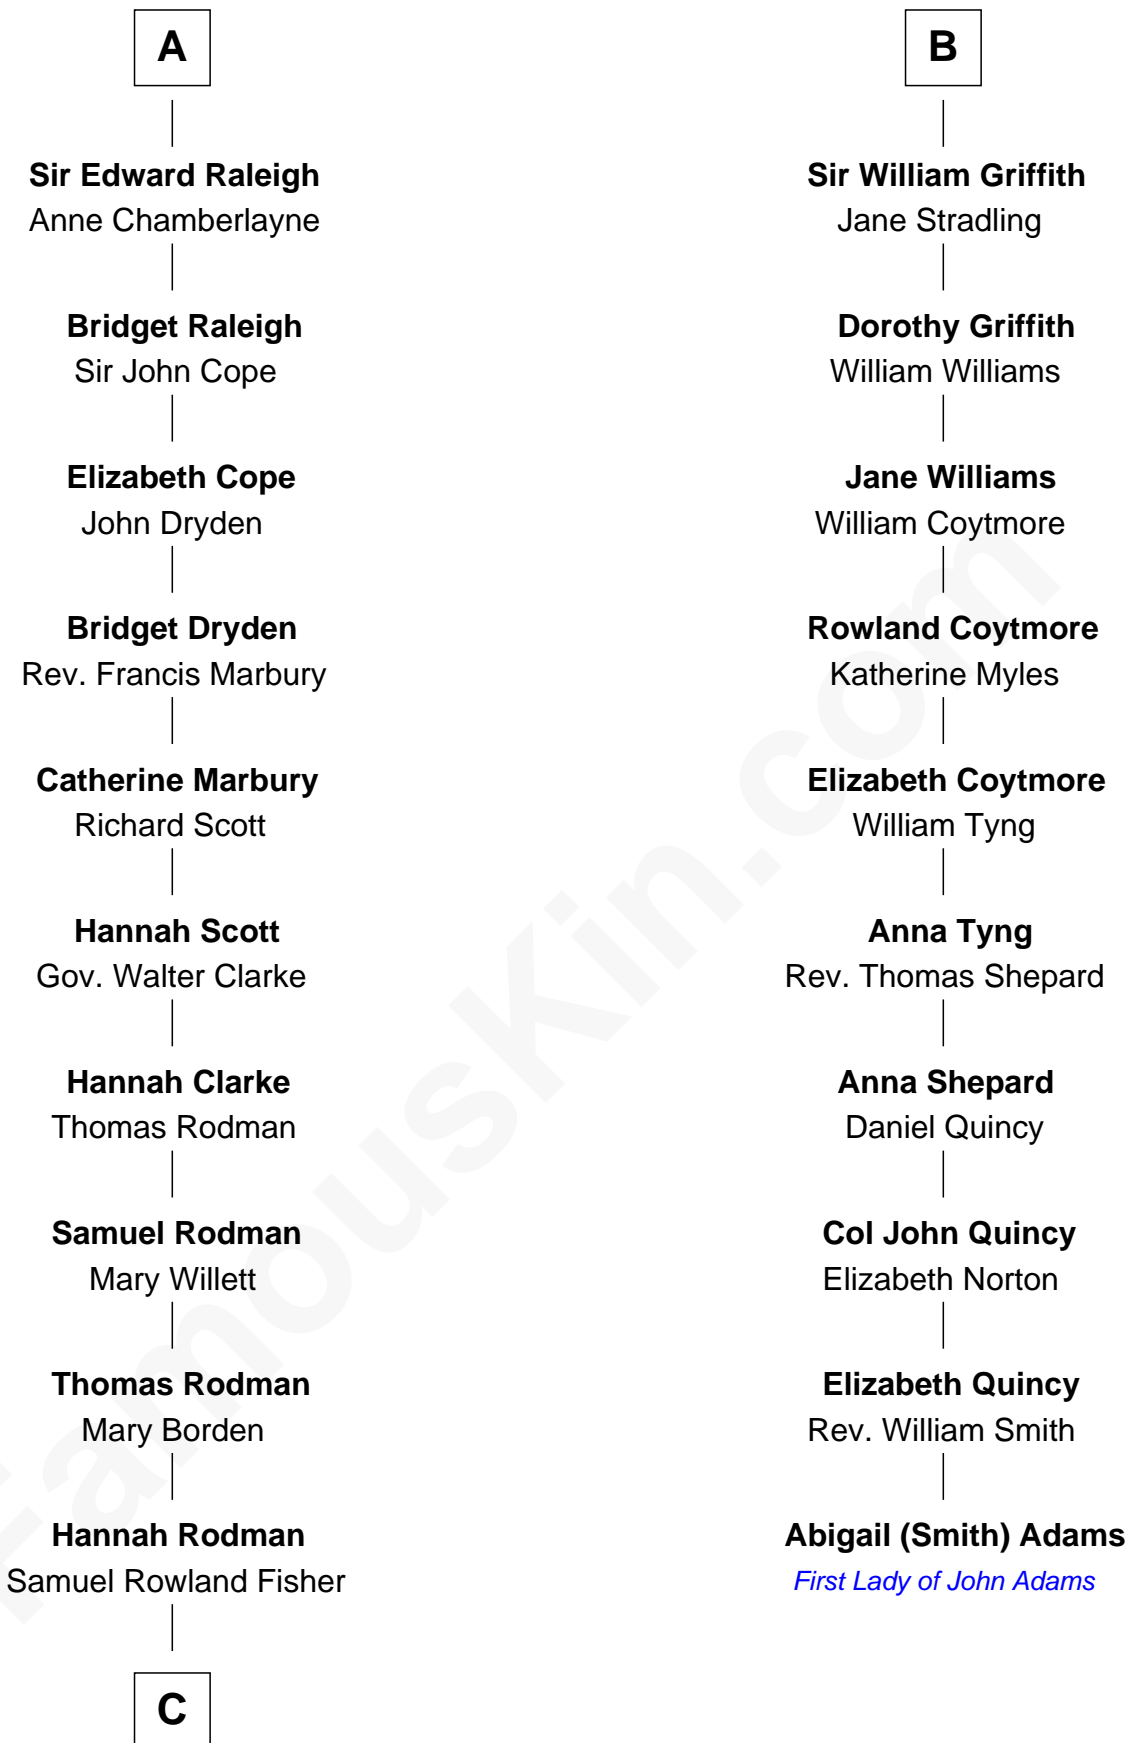

FamousKin.com

Relationship Chart of

Joseph Wharton

Founder of the Wharton School of Business

16th cousin 2 times removed of

Abigail (Smith) Adams

First Lady of President John Adams

C

Deborah Fisher
William Wharton

Joseph Wharton

Founder, Wharton School of Business

FamousKin.com