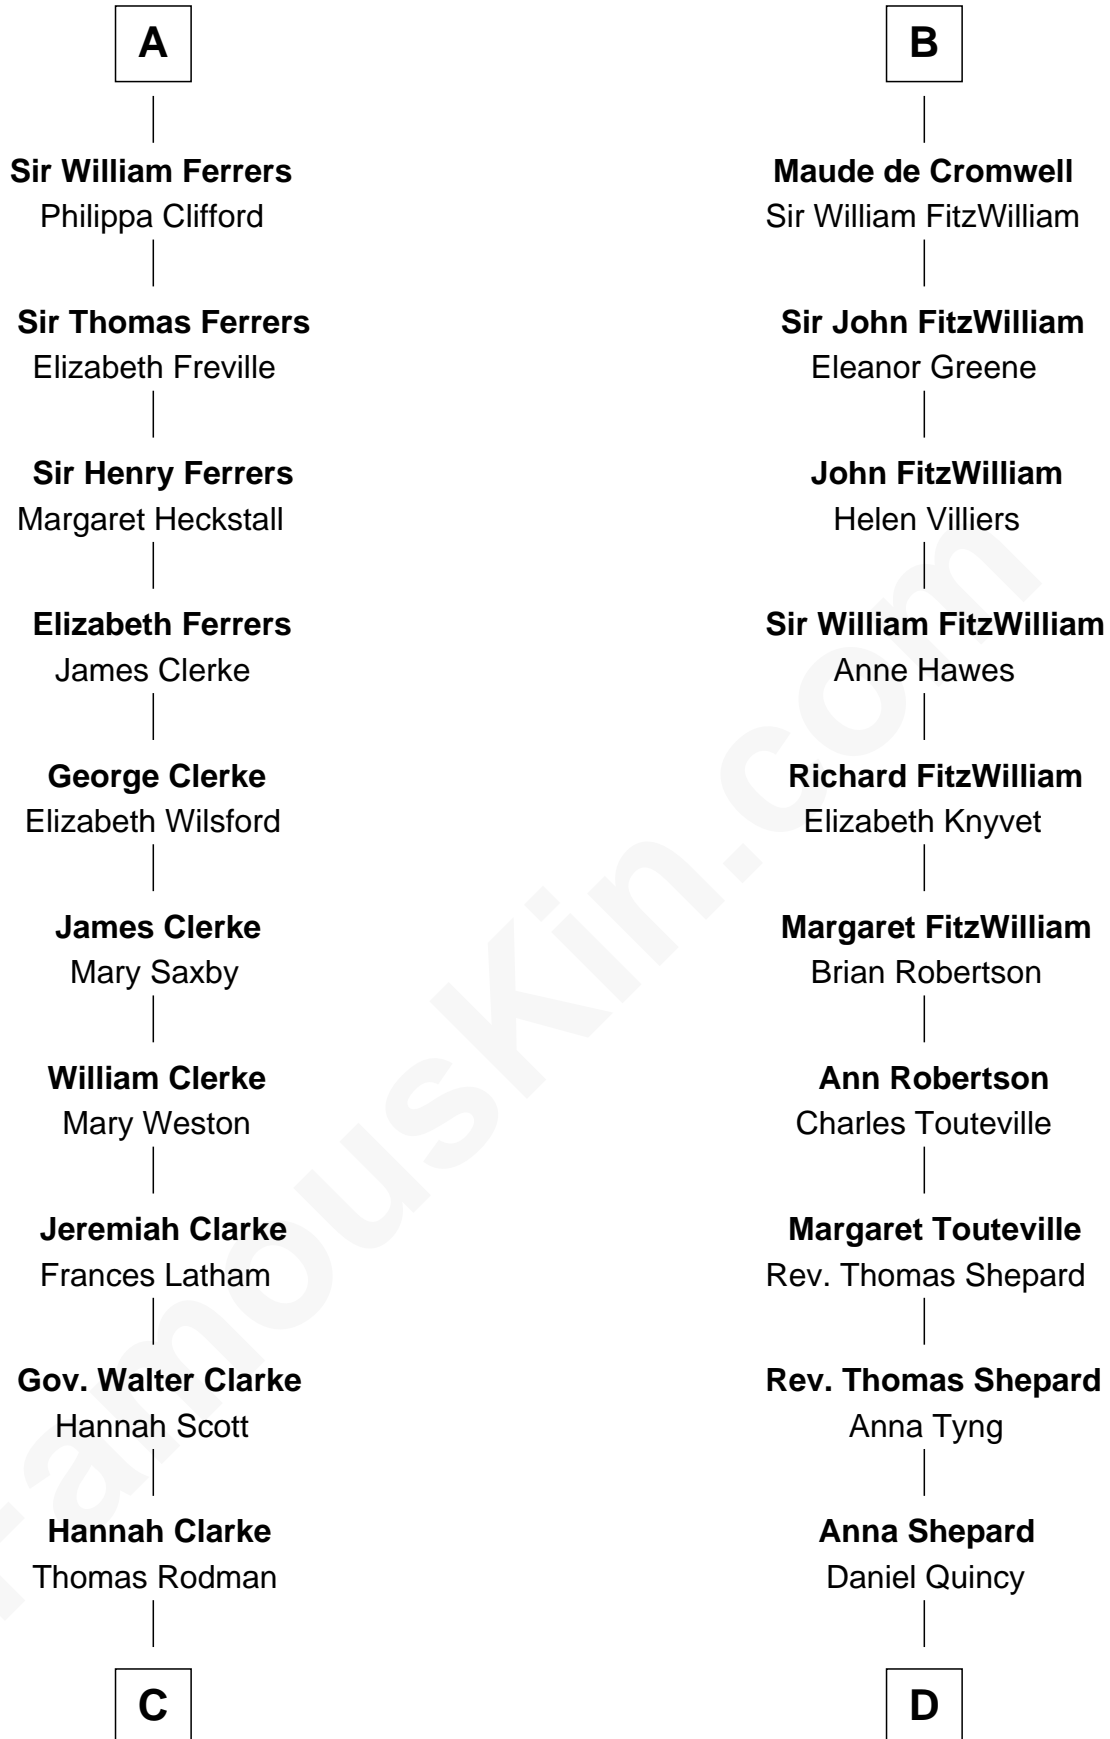

### Joseph Wharton

*Founder of the Wharton School of Business*

19th cousin 2 times removed of

**Maud d'Aubeney**  
Sir Robert de Tateshale

**Robert de Tateshale**  
Nichole de Grey

**Joan de Tateshale**  
Robert de Driby

**Alice de Driby**  
Sir William de Bernake

**Sir John Bernake**  
Joan Marmion

**Maud de Bernacke**  
Sir Ralph de Cromwell

**B**

**C**

**Samuel Rodman**

Mary Willett

**Thomas Rodman**

Mary Borden

**Hannah Rodman**

Samuel Rowland Fisher

**Deborah Fisher**

William Wharton

**Joseph Wharton**

*Founder, Wharton School of Business*

**D**

**Col John Quincy**

Elizabeth Norton