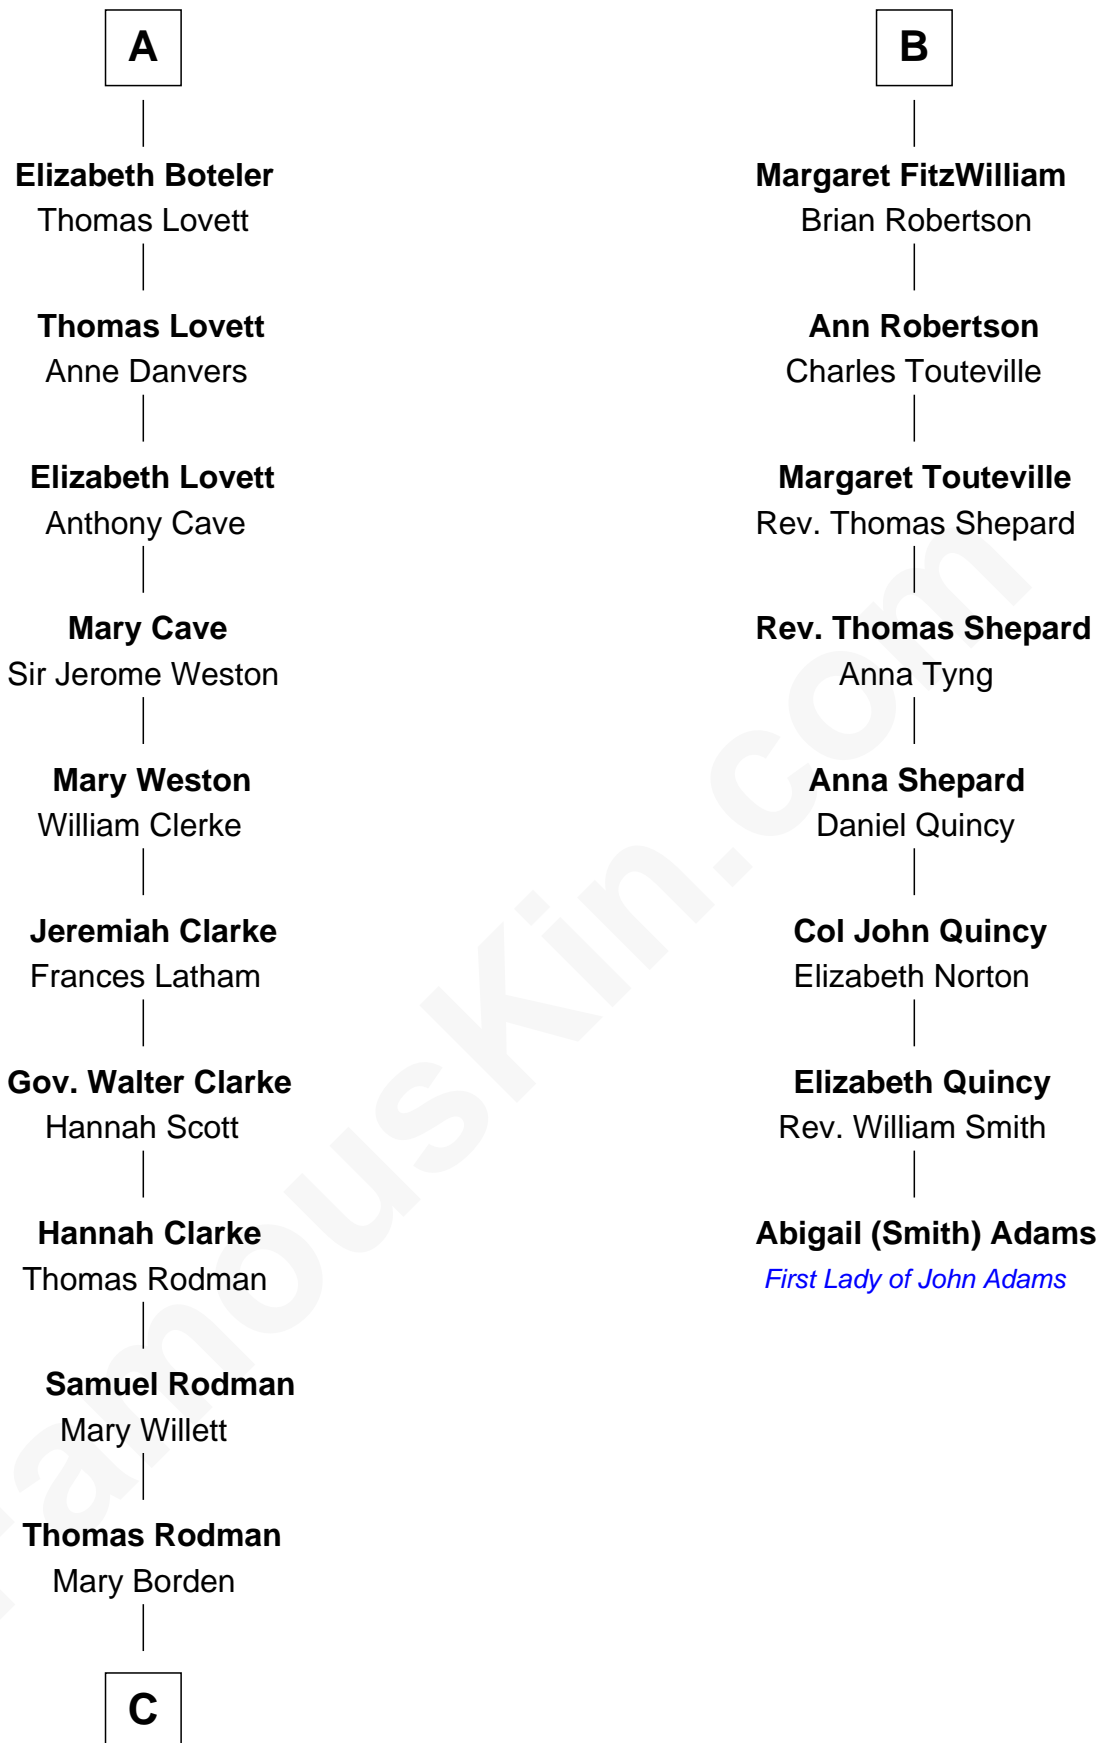

FamousKin.com

Relationship Chart of

Joseph Wharton

Founder of the Wharton School of Business

14th cousin 5 times removed of

Abigail (Smith) Adams

First Lady of President John Adams

C

—
Hannah Rodman
Samuel Rowland Fisher

—
Deborah Fisher
William Wharton

—
Joseph Wharton
Founder, Wharton School of Business

FamousKin.com