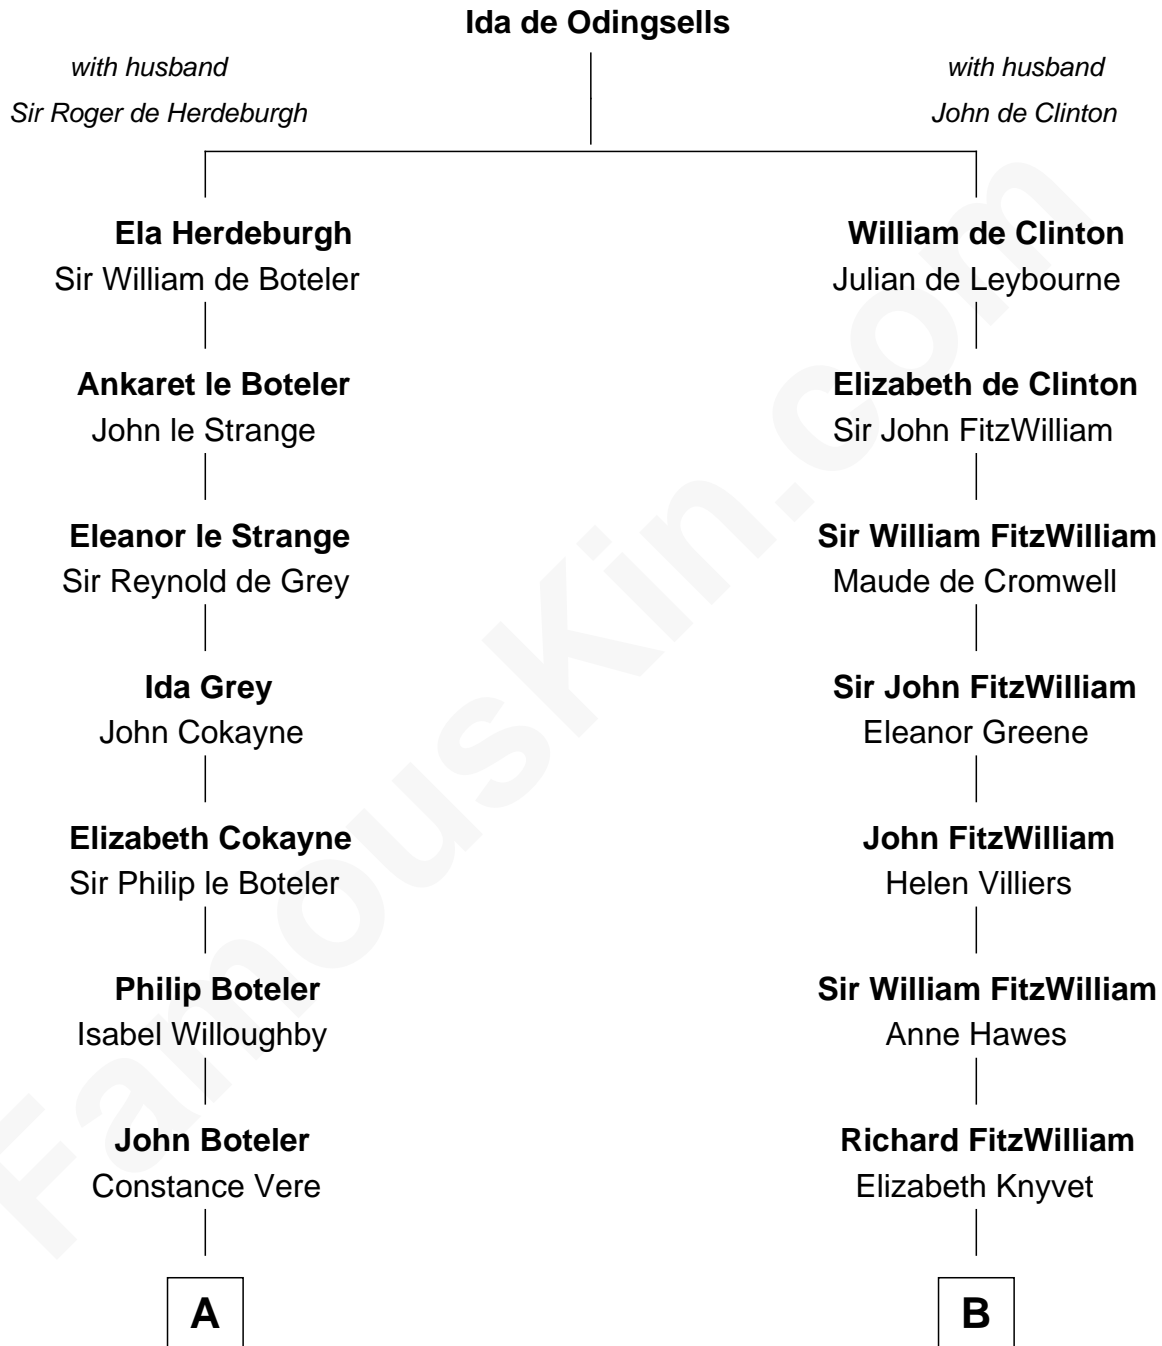

FamousKin.com

Relationship Chart of

Joseph Wharton

Founder of the Wharton School of Business

14th cousin 5 times removed of

Abigail (Smith) Adams

First Lady of President John Adams

C

—
Hannah Rodman
Samuel Rowland Fisher

—
Deborah Fisher
William Wharton

—
Joseph Wharton
Founder, Wharton School of Business

FamousKin.com