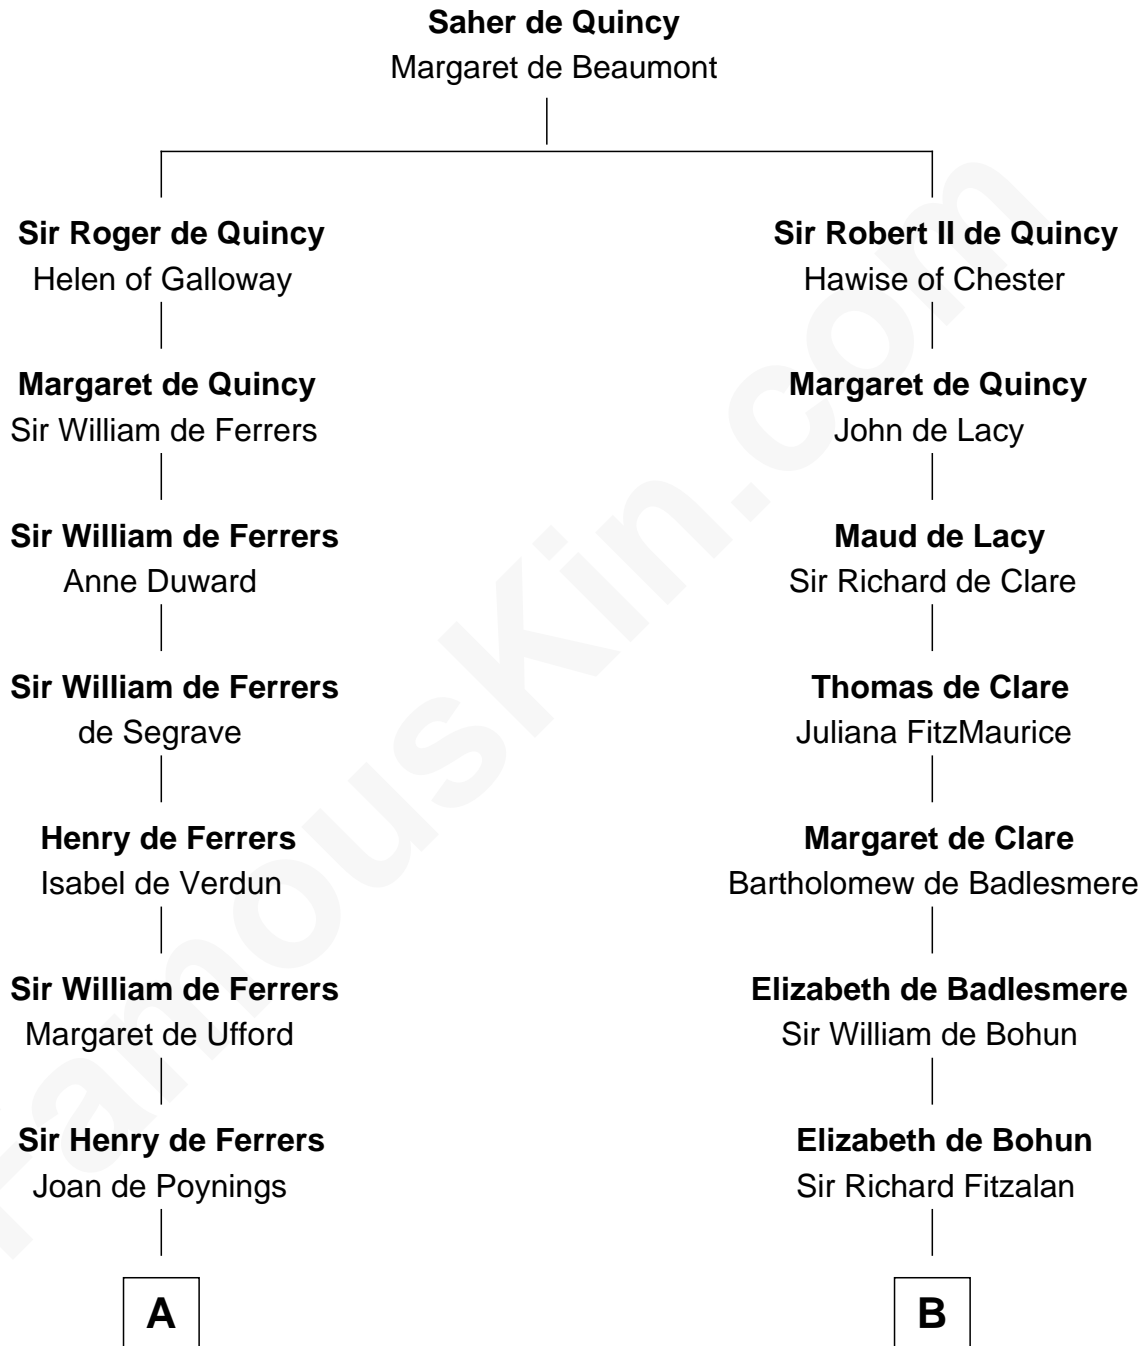

FamousKin.com

Relationship Chart of

Joseph Wharton

Founder of the Wharton School of Business

20th cousin 1 time removed of

Abigail (Smith) Adams

First Lady of President John Adams

C

Samuel Rodman

Mary Willett

Thomas Rodman

Mary Borden

Hannah Rodman

Samuel Rowland Fisher

Deborah Fisher

William Wharton