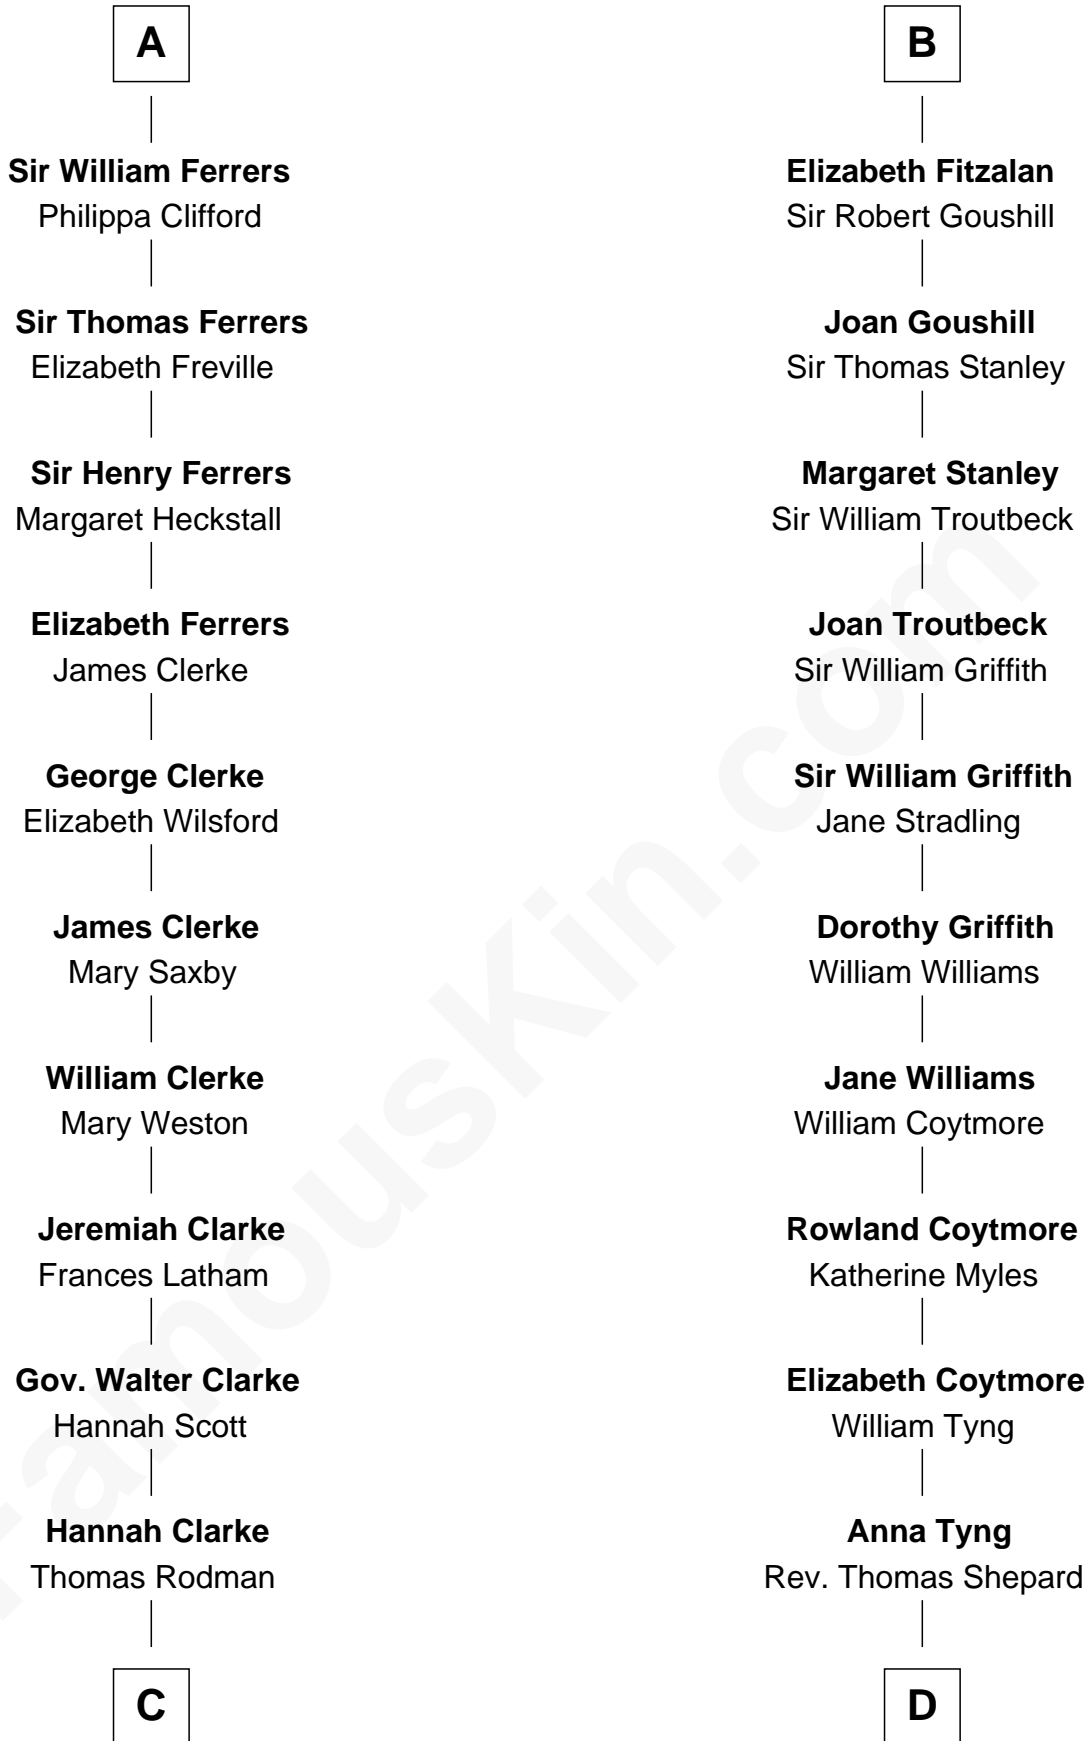

FamousKin.com

Relationship Chart of

Joseph Wharton

Founder of the Wharton School of Business

20th cousin 1 time removed of

Abigail (Smith) Adams

First Lady of President John Adams

C

Samuel Rodman

Mary Willett

Thomas Rodman

Mary Borden

Hannah Rodman

Samuel Rowland Fisher

Deborah Fisher

William Wharton

Joseph Wharton

Founder, Wharton School of Business

D

Anna Shepard

Daniel Quincy

Col John Quincy

Elizabeth Norton

Elizabeth Quincy