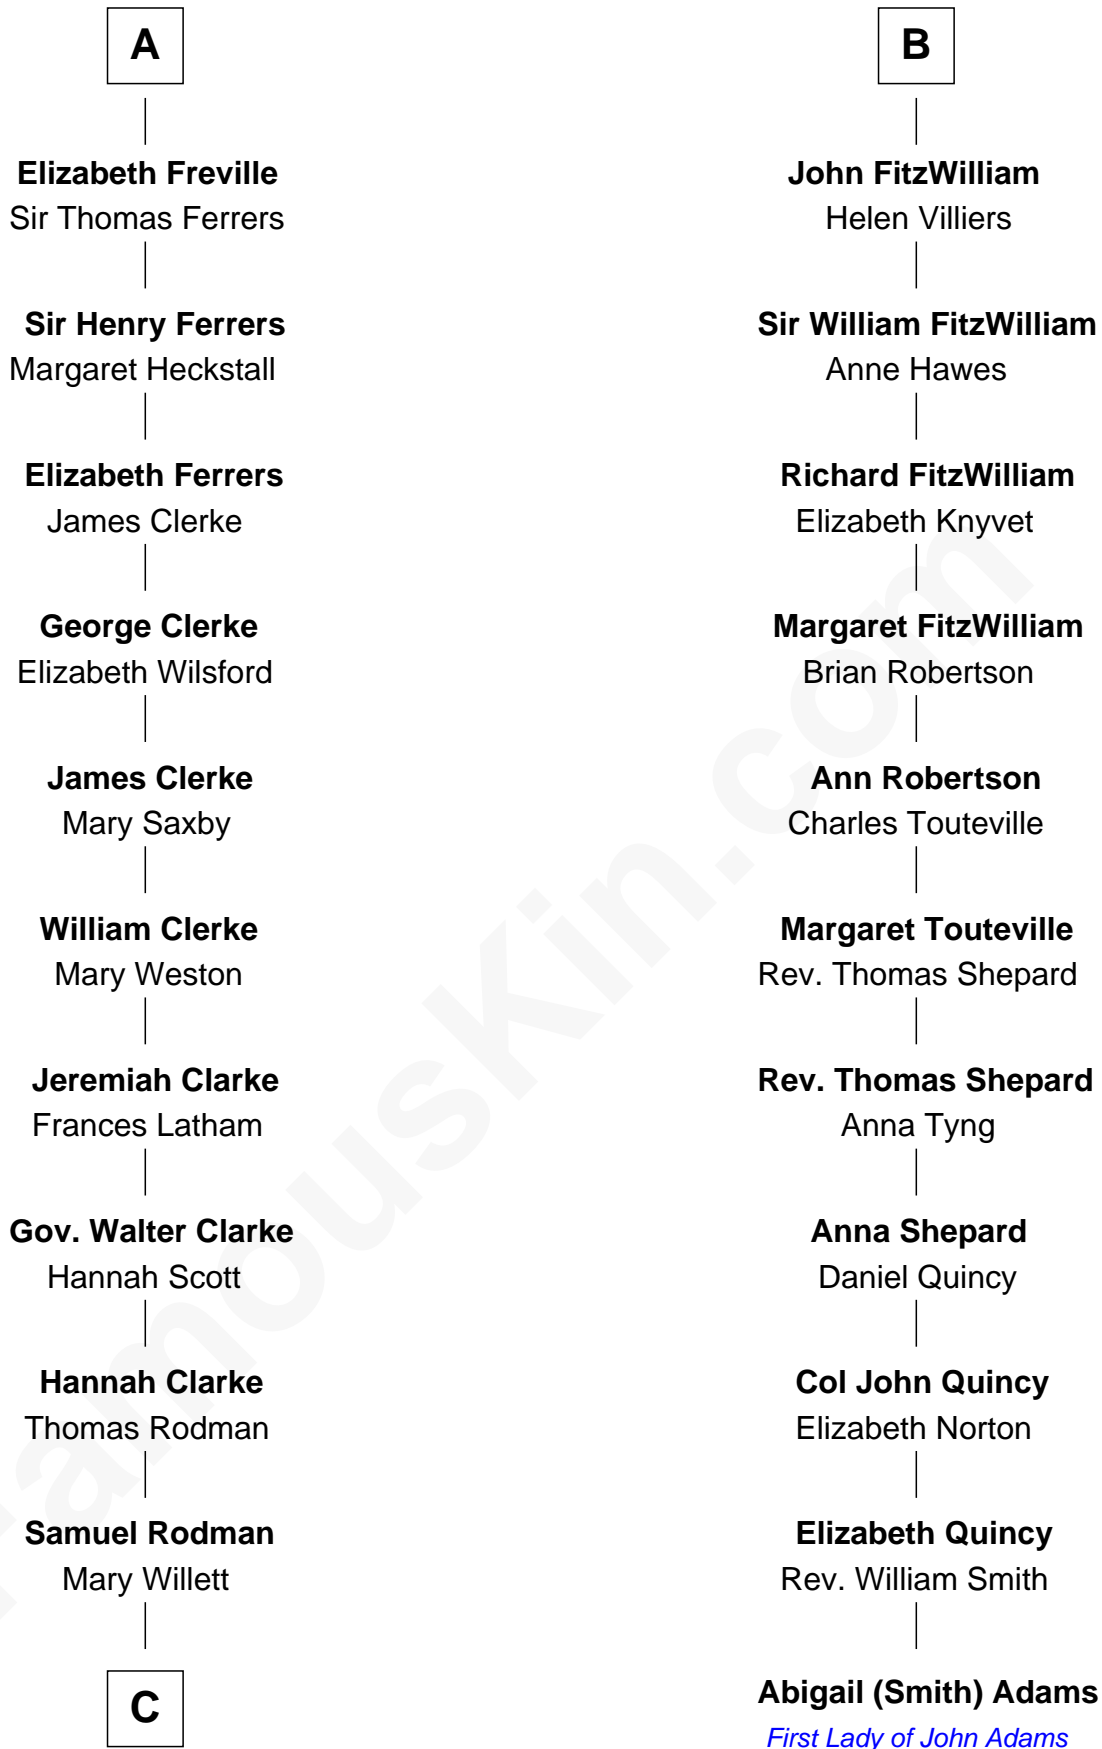

FamousKin.com

Relationship Chart of

Joseph Wharton

Founder of the Wharton School of Business

17th cousin 3 times removed of

Abigail (Smith) Adams

First Lady of President John Adams

Sir William Longespee

Ela of Salisbury

C

—
Thomas Rodman

Mary Borden

—
Hannah Rodman

Samuel Rowland Fisher

—
Deborah Fisher

William Wharton