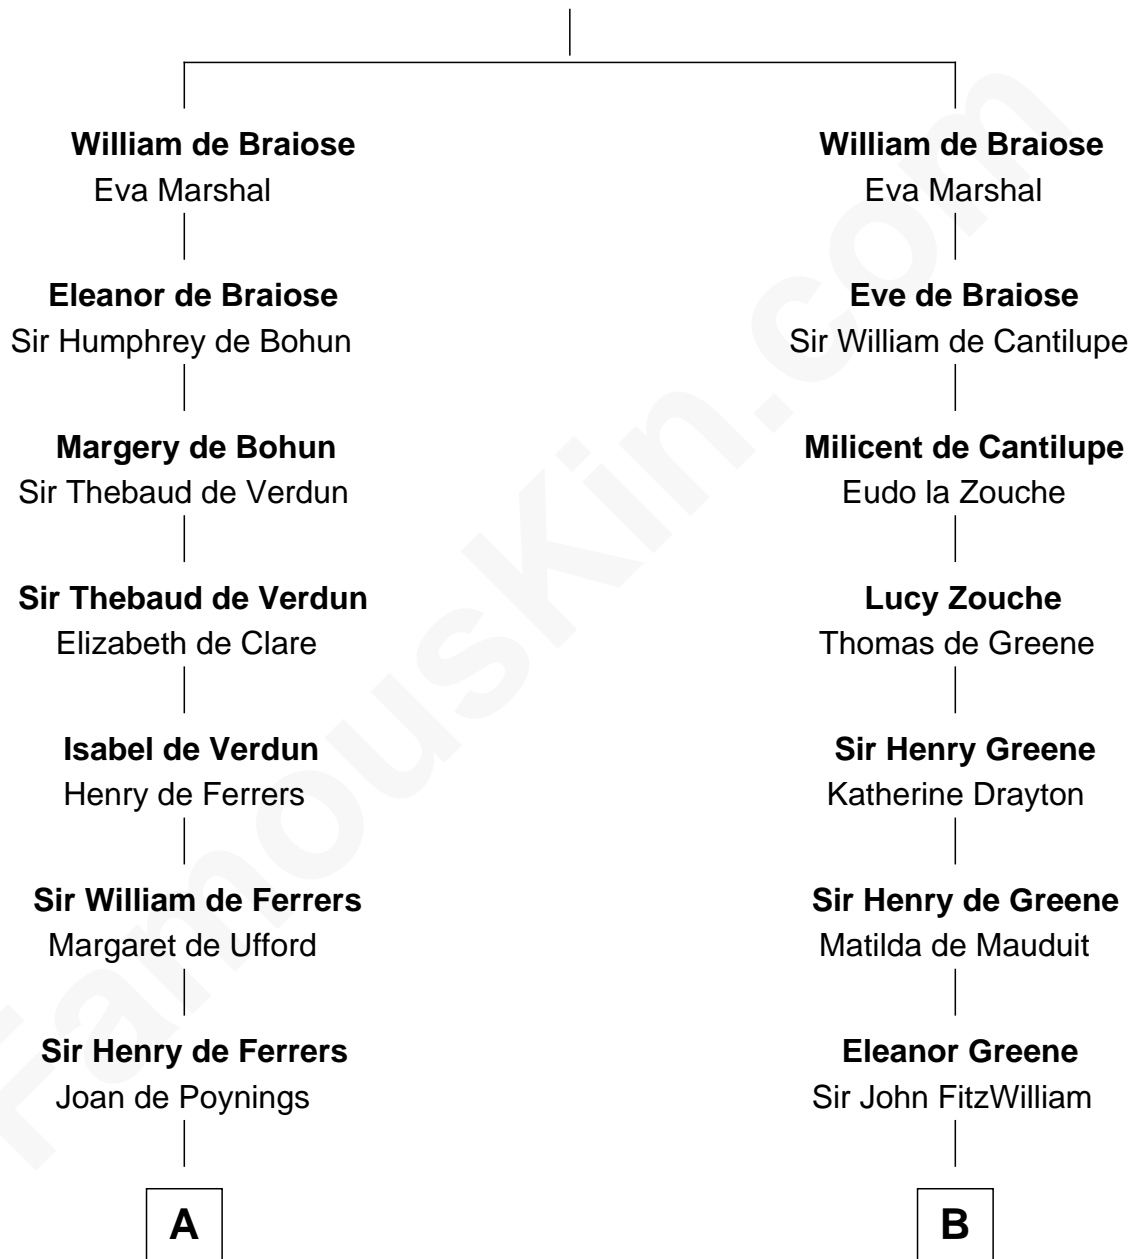

## Relationship Chart of

### Joseph Wharton

*Founder of the Wharton School of Business*

17th cousin 4 times removed of

### Abigail (Smith) Adams

*First Lady of President John Adams*

**Reginald de Braiose**

**C**

—  
**Samuel Rodman**

Mary Willett

—  
**Thomas Rodman**

Mary Borden

—  
**Hannah Rodman**

Samuel Rowland Fisher

—  
**Deborah Fisher**

William Wharton

—  
**Joseph Wharton**

*Founder, Wharton School of Business*