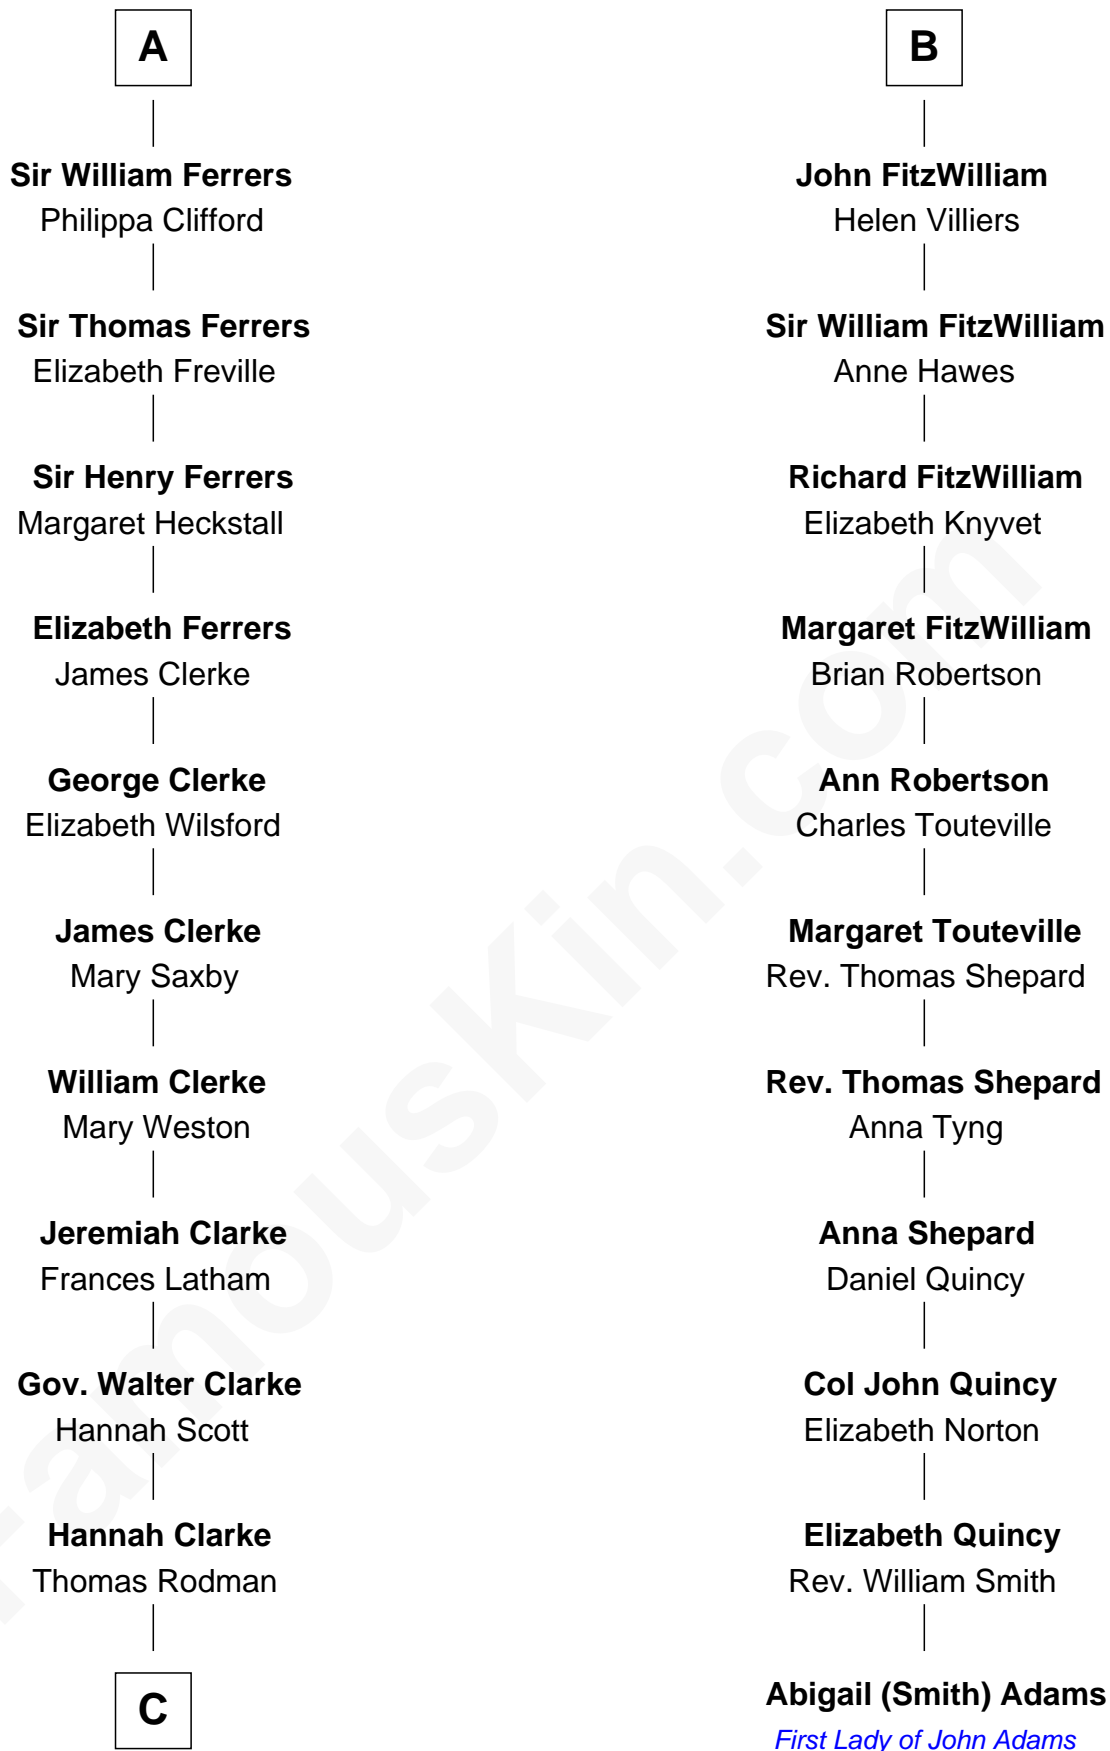

## Relationship Chart of

### Joseph Wharton

*Founder of the Wharton School of Business*

17th cousin 4 times removed of

### Abigail (Smith) Adams

*First Lady of President John Adams*

**Reginald de Braiose**

**C**

—  
**Samuel Rodman**

Mary Willett

—  
**Thomas Rodman**

Mary Borden

—  
**Hannah Rodman**

Samuel Rowland Fisher

—  
**Deborah Fisher**

William Wharton

—  
**Joseph Wharton**

*Founder, Wharton School of Business*