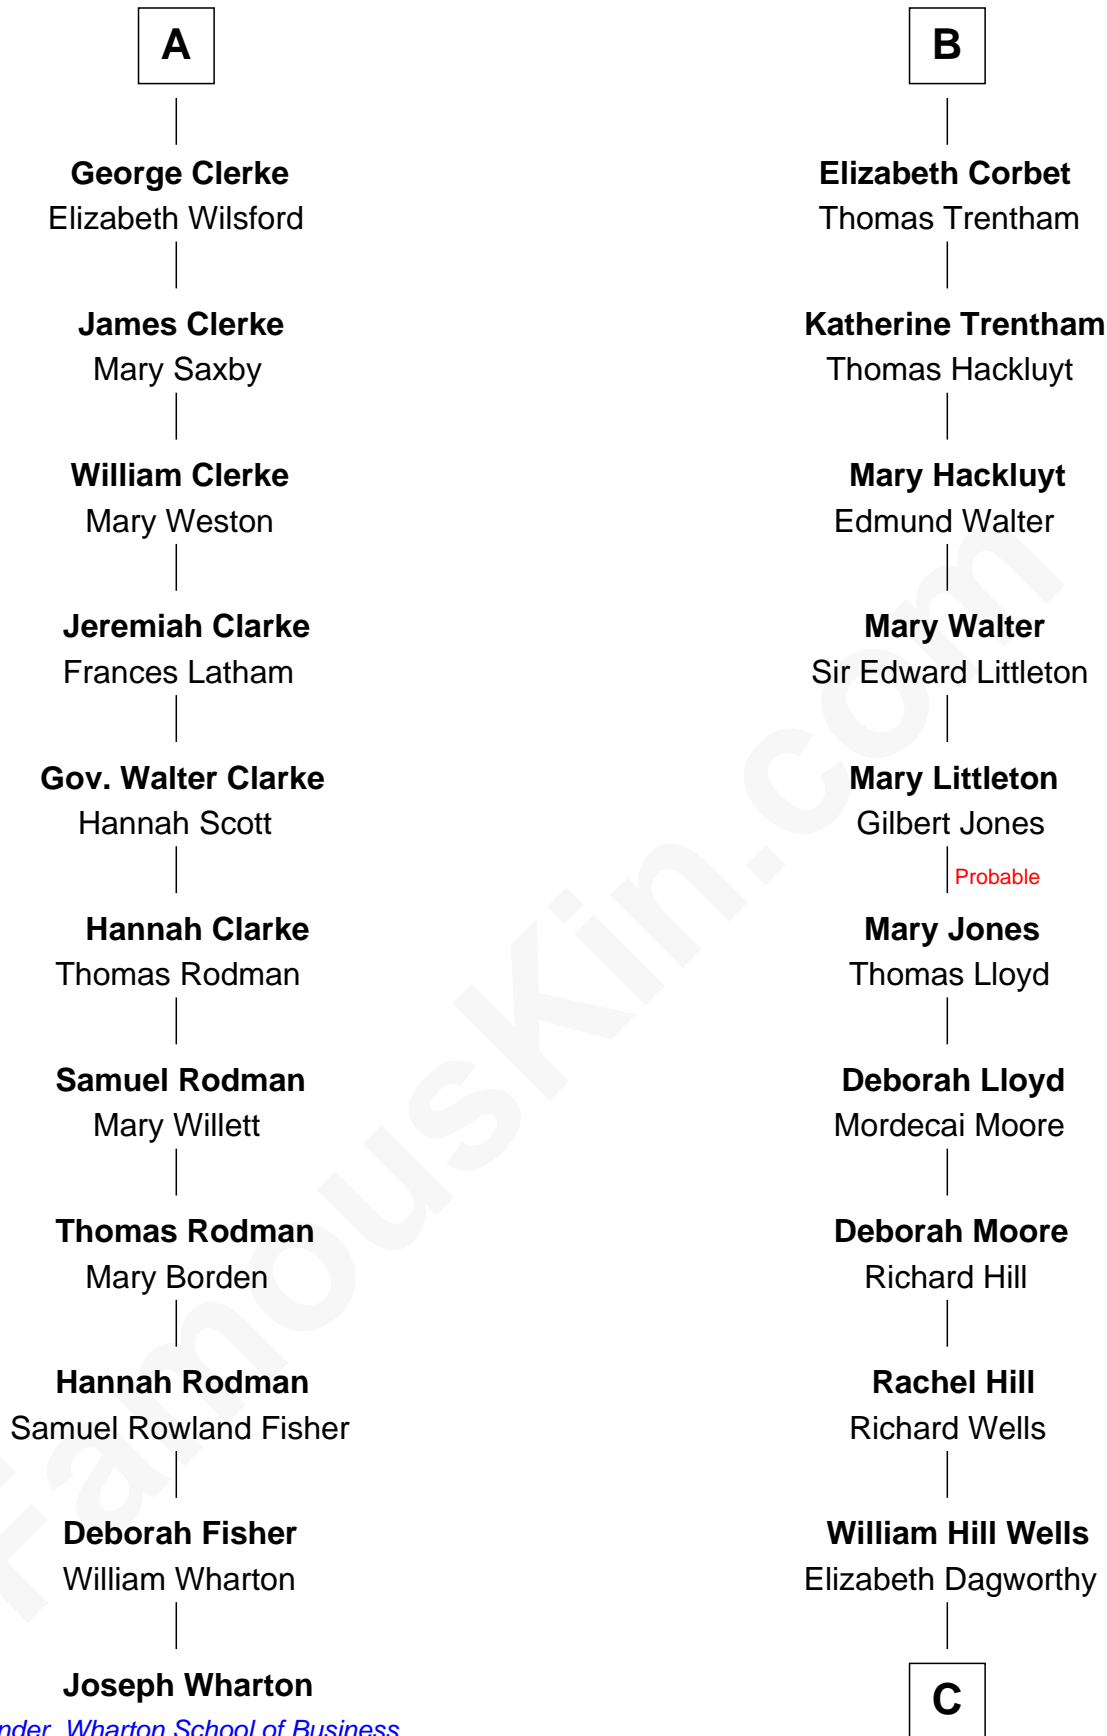

FamousKin.com

Relationship Chart of

Joseph Wharton

Founder of the Wharton School of Business

17th cousin 3 times removed of

Orson Welles

Radio, Stage, and Movie Actor

C