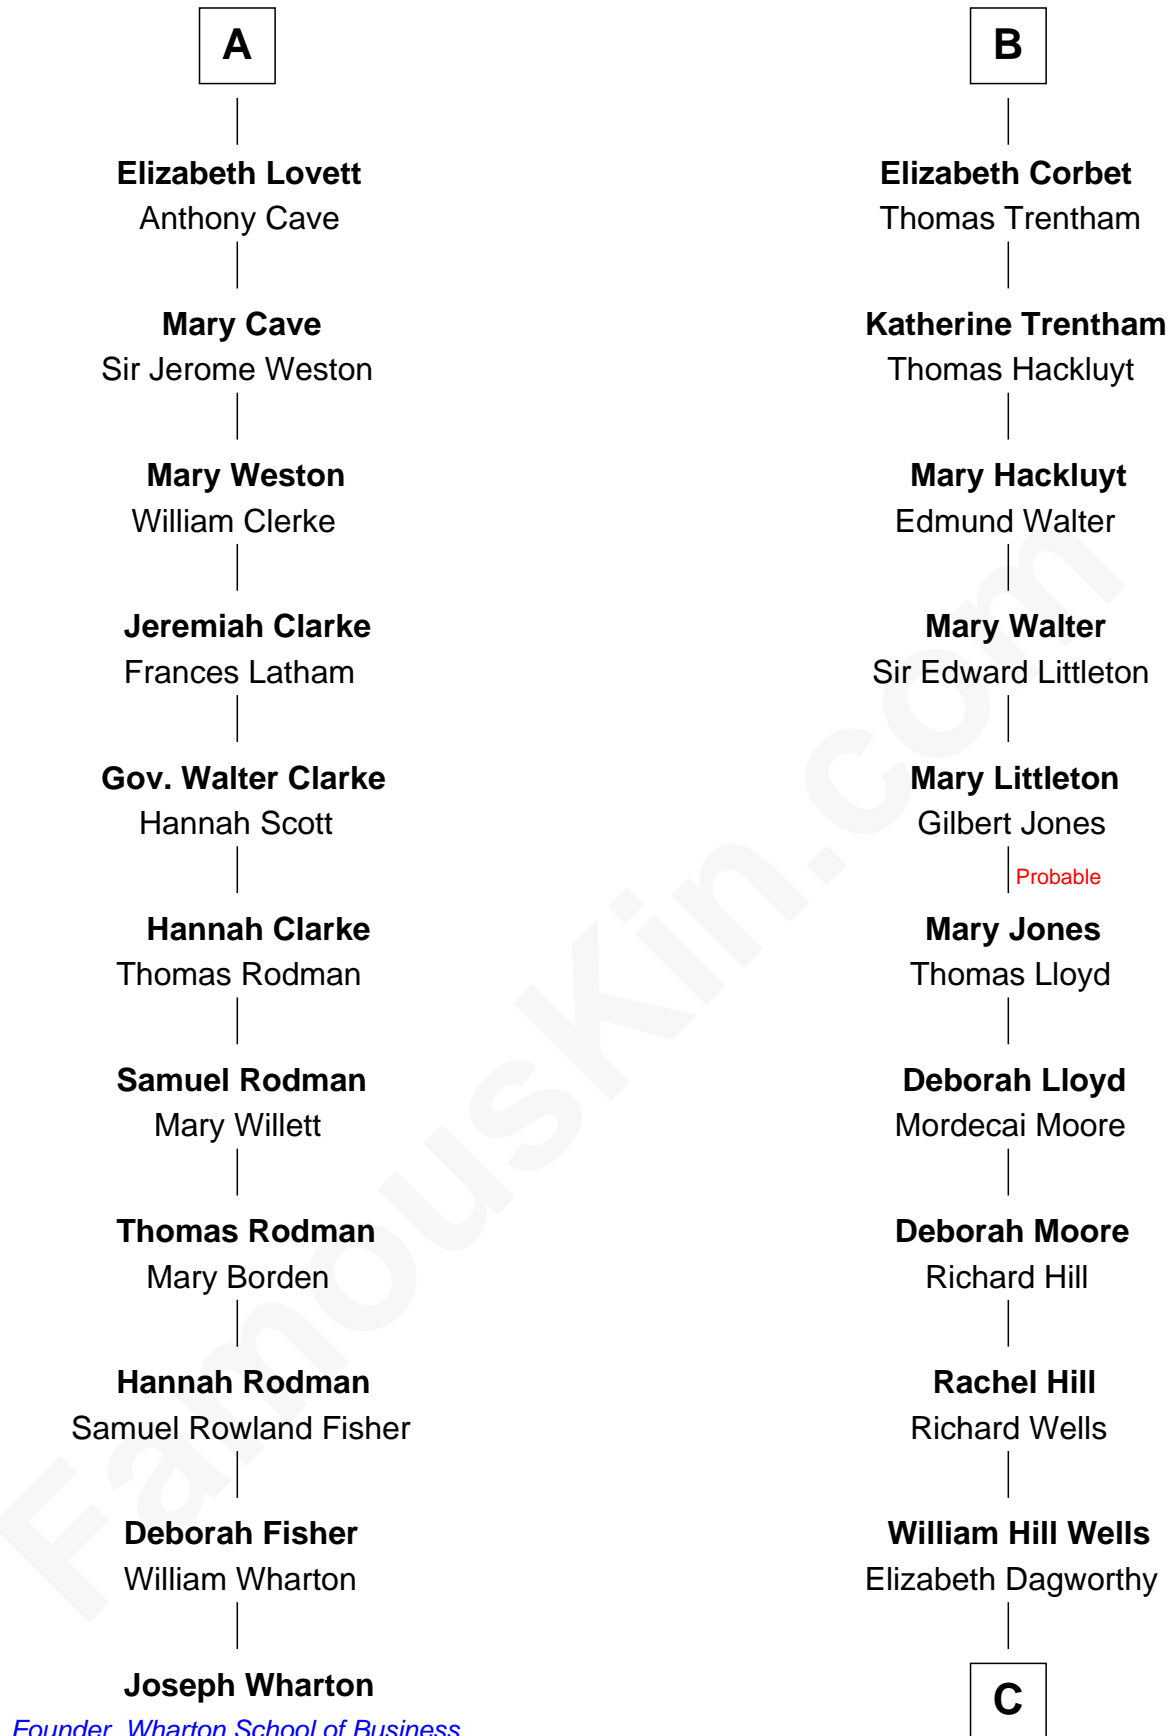

FamousKin.com

Relationship Chart of

Joseph Wharton

Founder of the Wharton School of Business

17th cousin 3 times removed of

Orson Welles

Radio, Stage, and Movie Actor

C