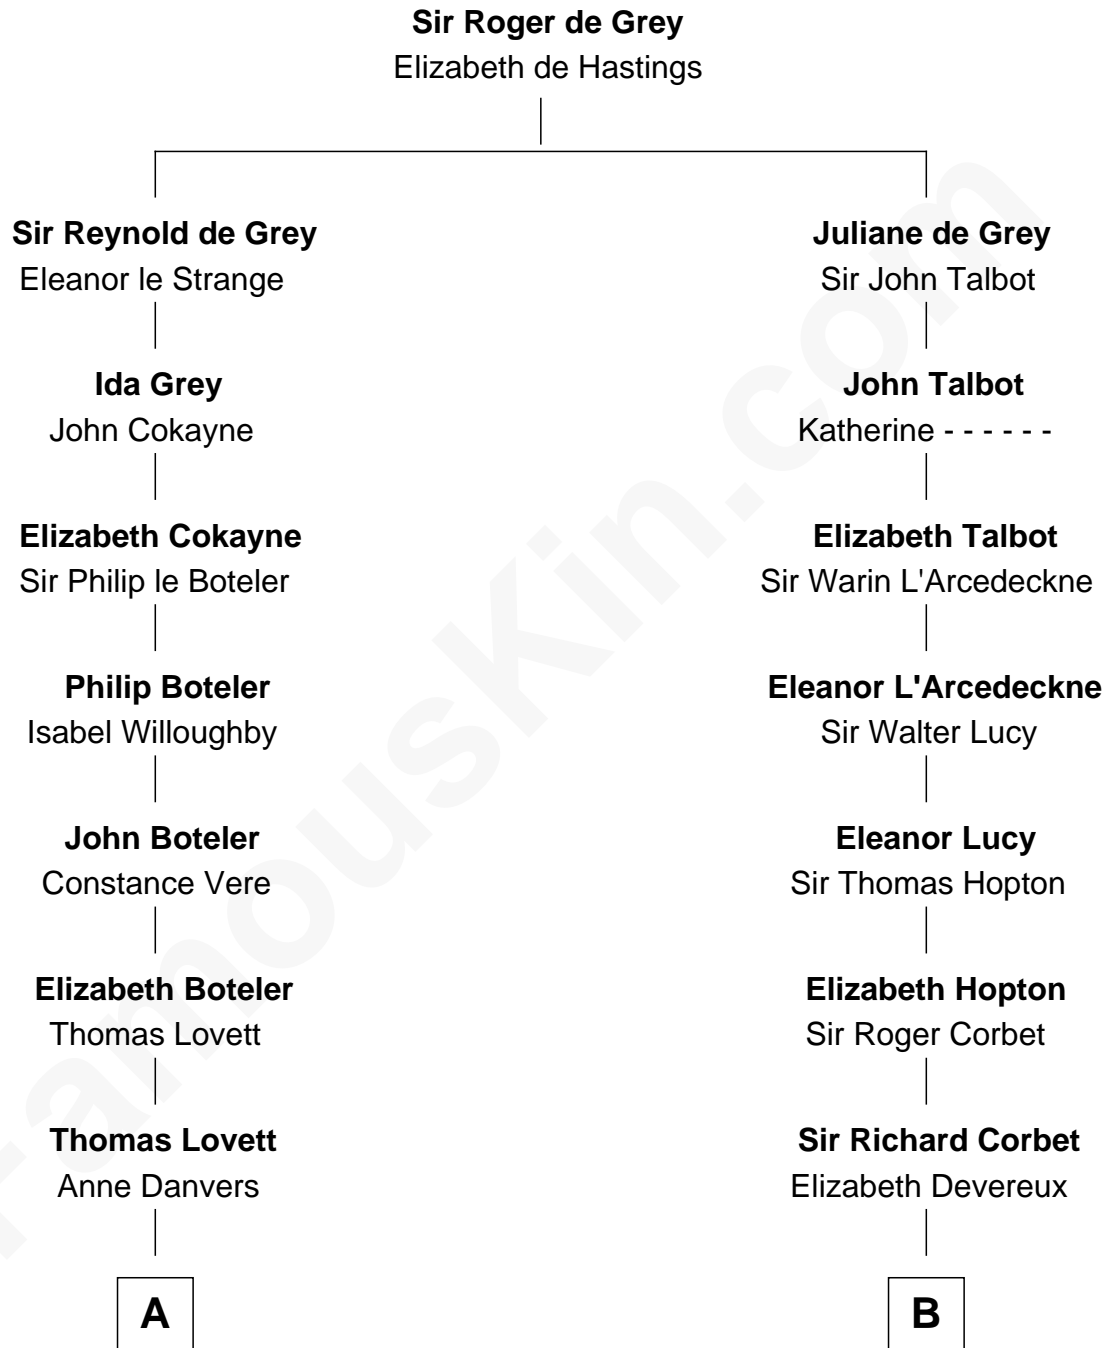

FamousKin.com

Relationship Chart of

Joseph Wharton

Founder of the Wharton School of Business

17th cousin 3 times removed of

Orson Welles

Radio, Stage, and Movie Actor

C