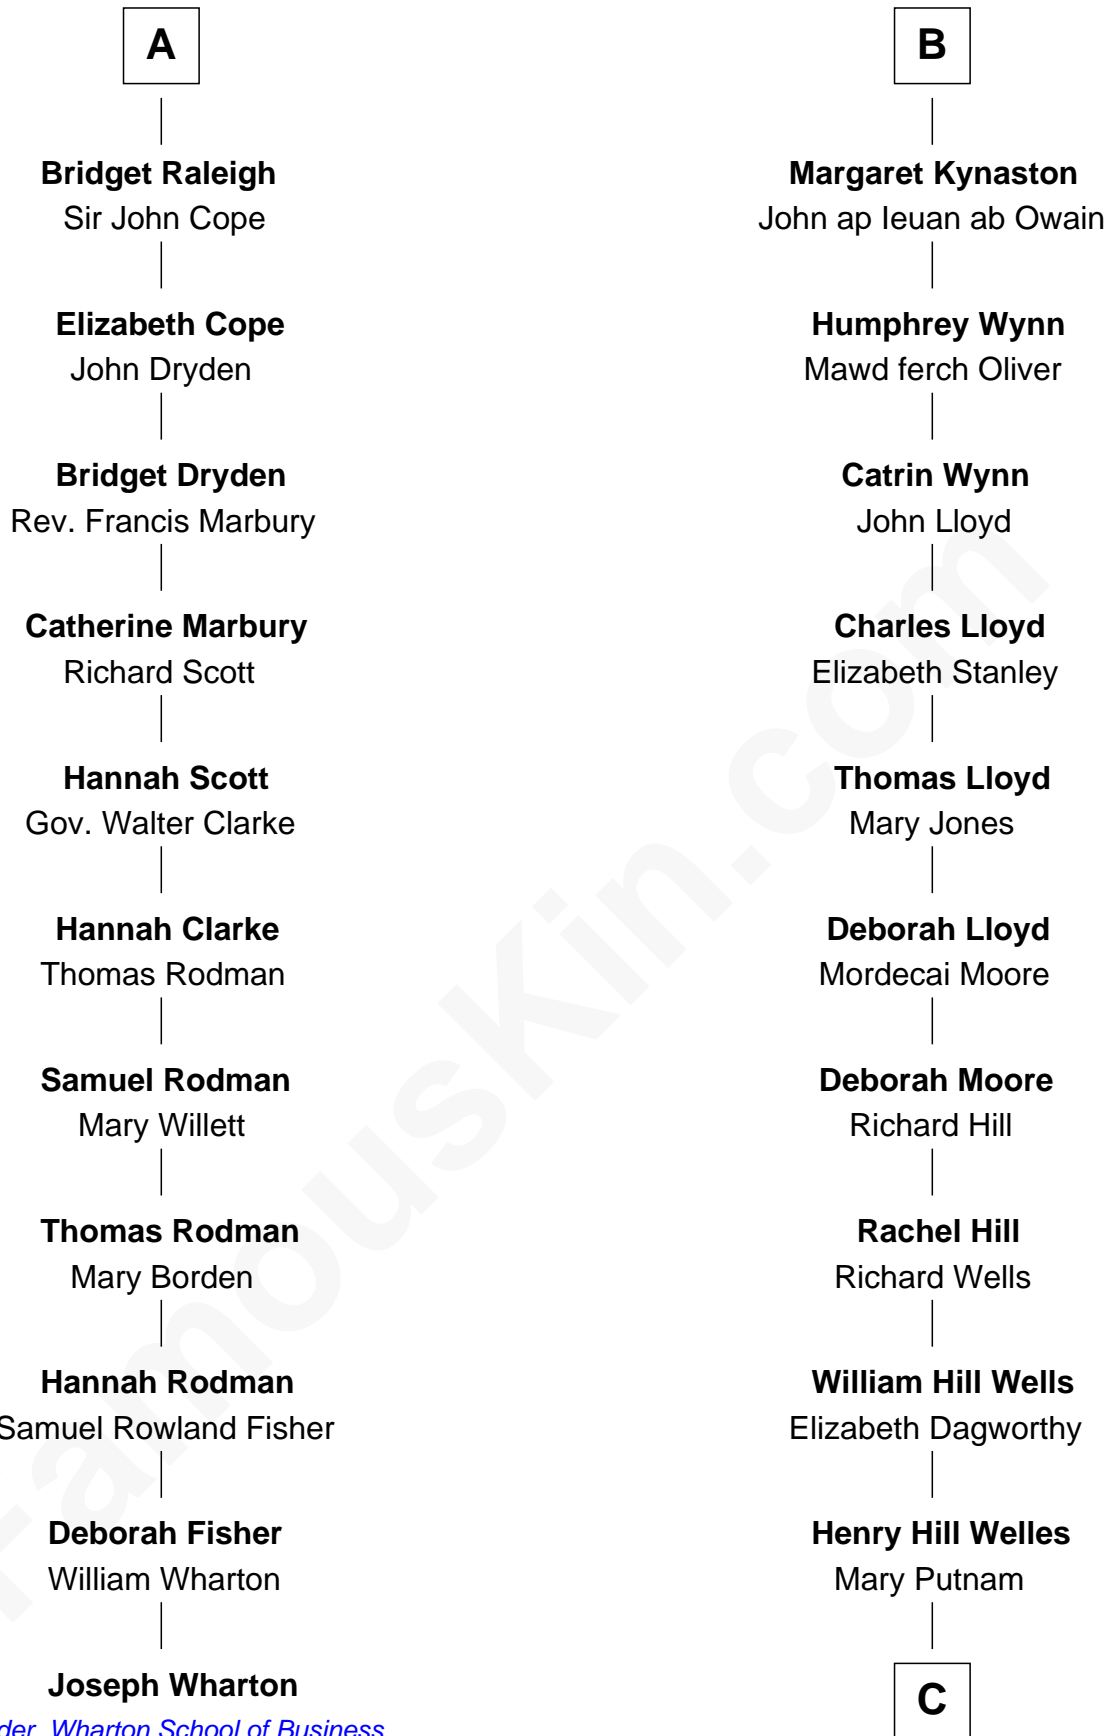

FamousKin.com

Relationship Chart of

Joseph Wharton

Founder of the Wharton School of Business

17th cousin 2 times removed of

Orson Welles

Radio, Stage, and Movie Actor

C