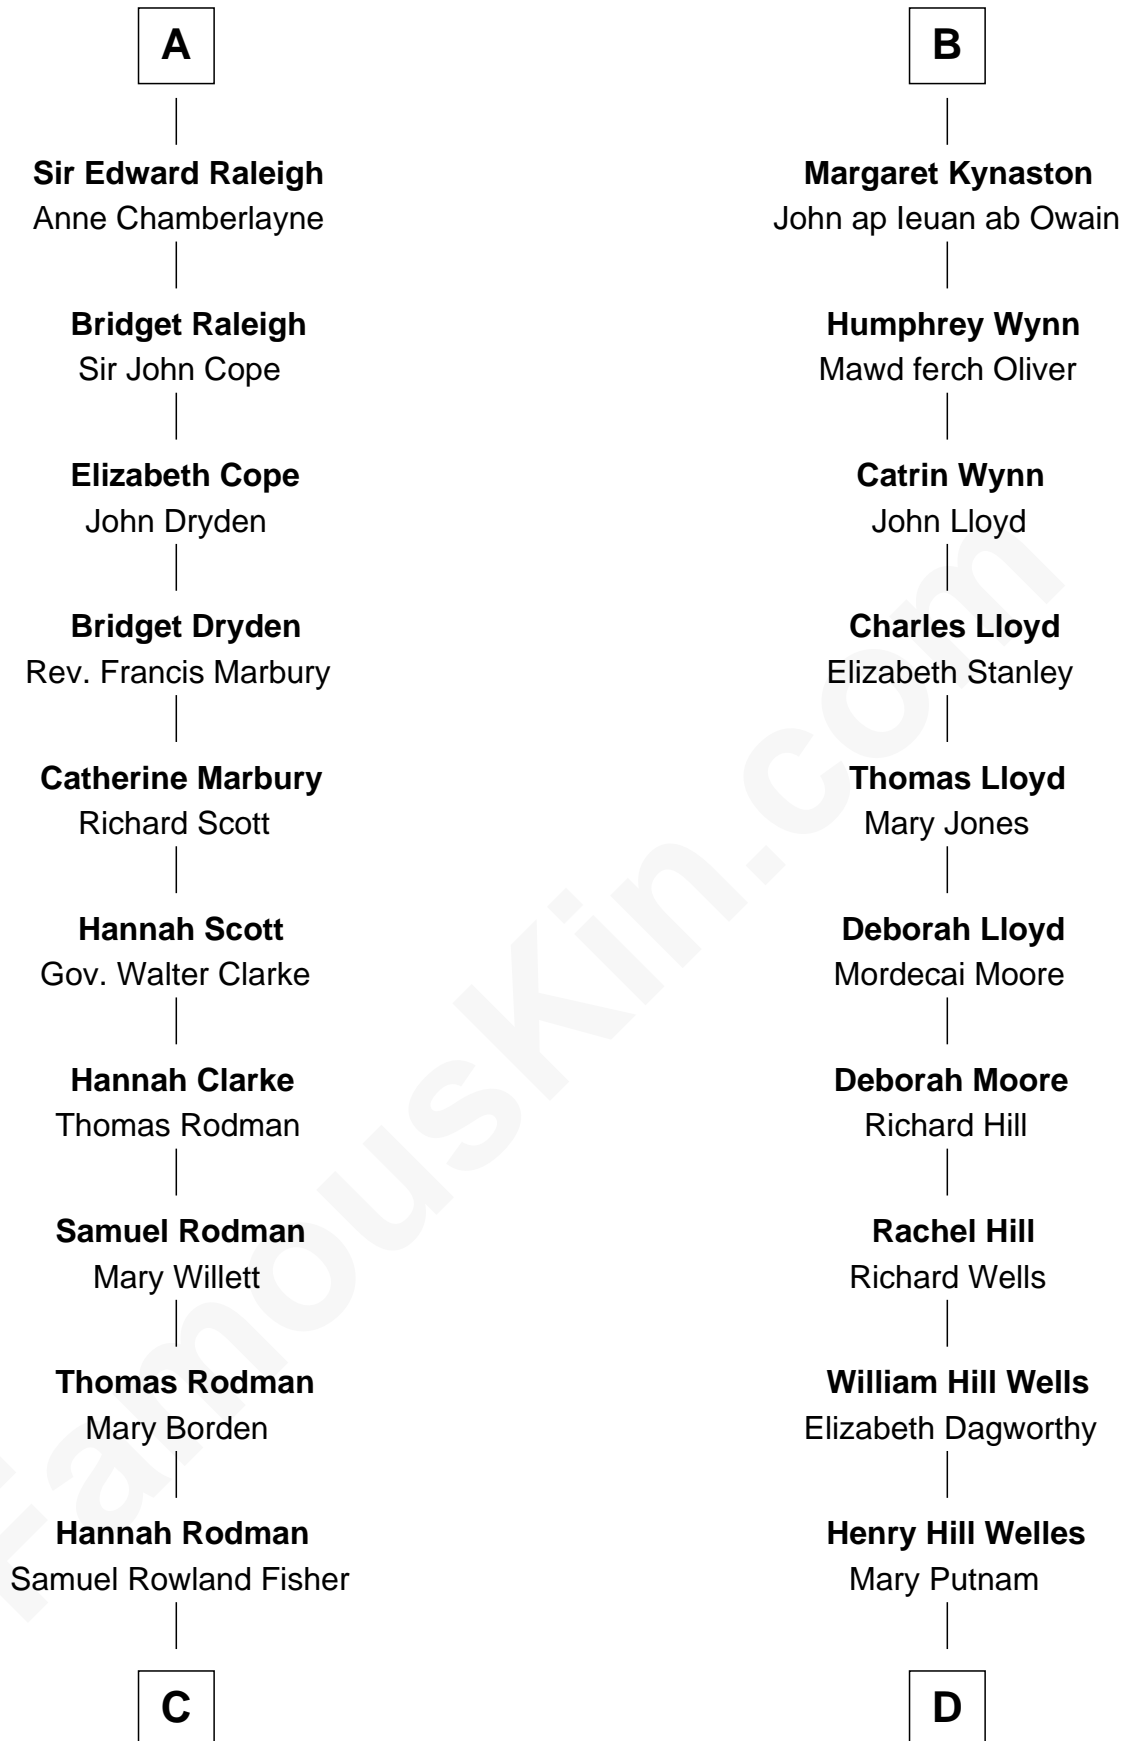

FamousKin.com

Relationship Chart of

Joseph Wharton

Founder of the Wharton School of Business

18th cousin 1 time removed of

Orson Welles

Radio, Stage, and Movie Actor

C

Deborah Fisher
William Wharton

Joseph Wharton

Founder, Wharton School of Business

D

Richard Jones Welles
Mary Blanche Head

Richard Head Welles

Beatrice Ives

Orson Welles