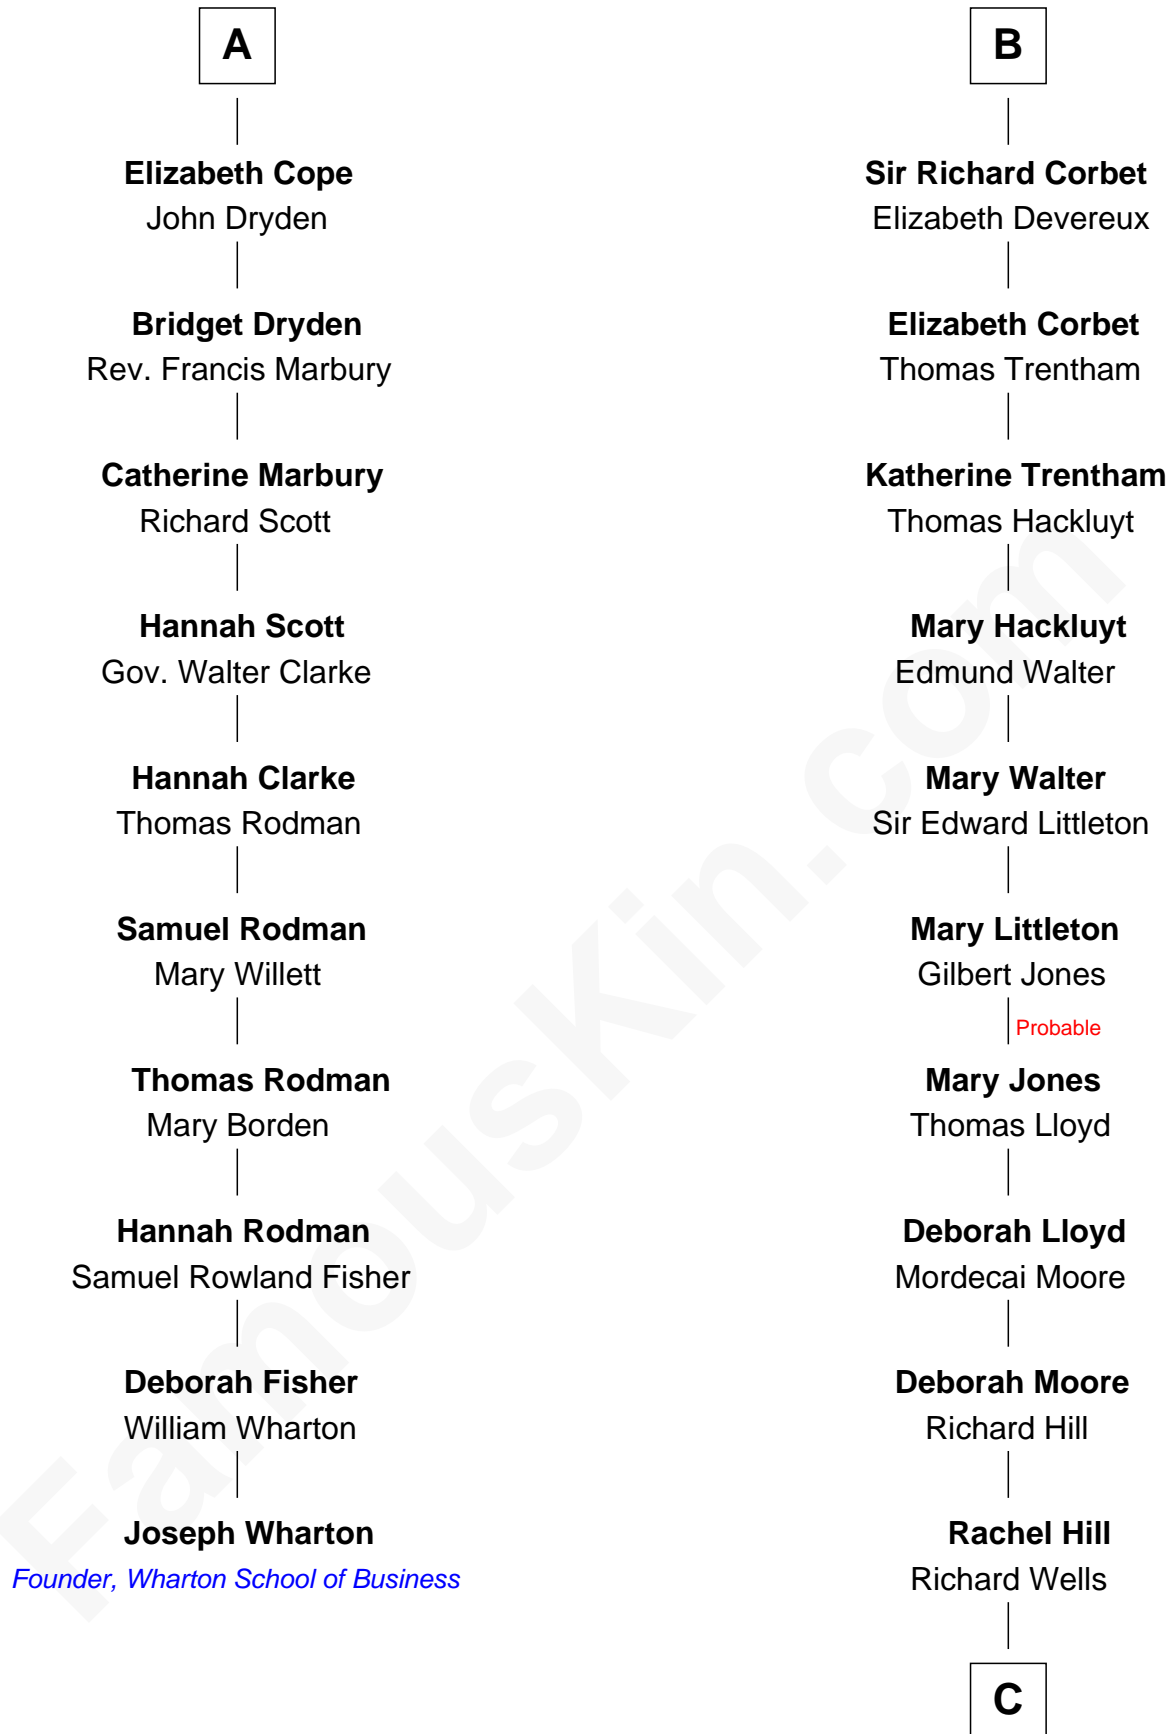

FamousKin.com

Relationship Chart of

Joseph Wharton

Founder of the Wharton School of Business

16th cousin 5 times removed of

Orson Welles

Radio, Stage, and Movie Actor

Sir Gilbert Talbot

Pernel le Boteler

Sir Richard Talbot

Ankaret le Strange

Mary Talbot

Sir Thomas Greene

Sir Thomas Greene

Phillippa Ferrers

Elizabeth Greene

Elizabeth Talbot

Sir Henry de Grey

Richard Grey

Blanche de la Vache

Alice Grey

Sir William Burley

Elizabeth Burley

Sir John Hopton

Sir Walter Hopton

Joan Mortimer

Sir Thomas Hopton

Eleanor Lucy

Elizabeth Hopton

Sir Roger Corbet

B

C