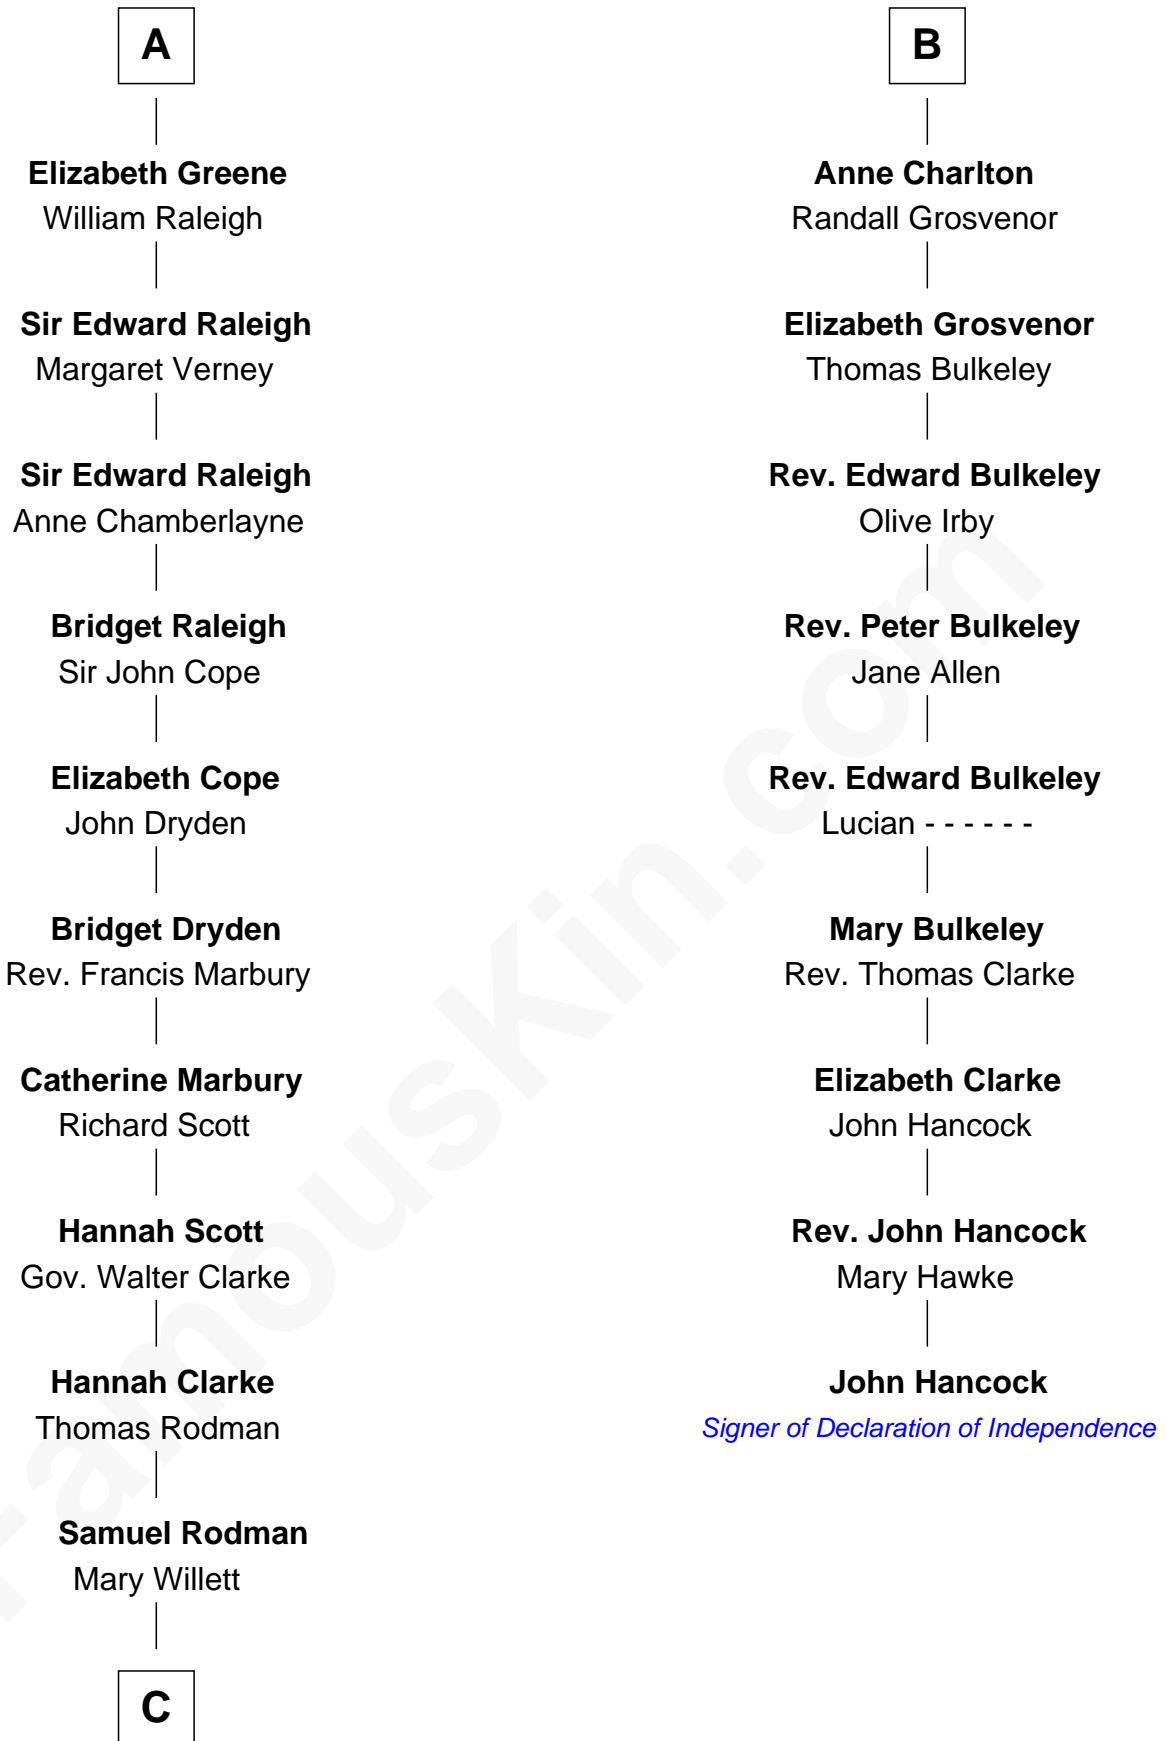

FamousKin.com

Relationship Chart of

Joseph Wharton

Founder of the Wharton School of Business

15th cousin 5 times removed of

John Hancock

Signer of the Declaration of Independence

Sir Roger de Somery
Nichole d'Aubenev

Margaret - - - - -

Mary Corbet

Robert Charlton

Richard Charlton

Elizabeth Mainwaring

B

C

—
Thomas Rodman

Mary Borden

—
Hannah Rodman
Samuel Rowland Fisher

—
Deborah Fisher

William Wharton

—
Joseph Wharton

Founder, Wharton School of Business

FamousKin.com