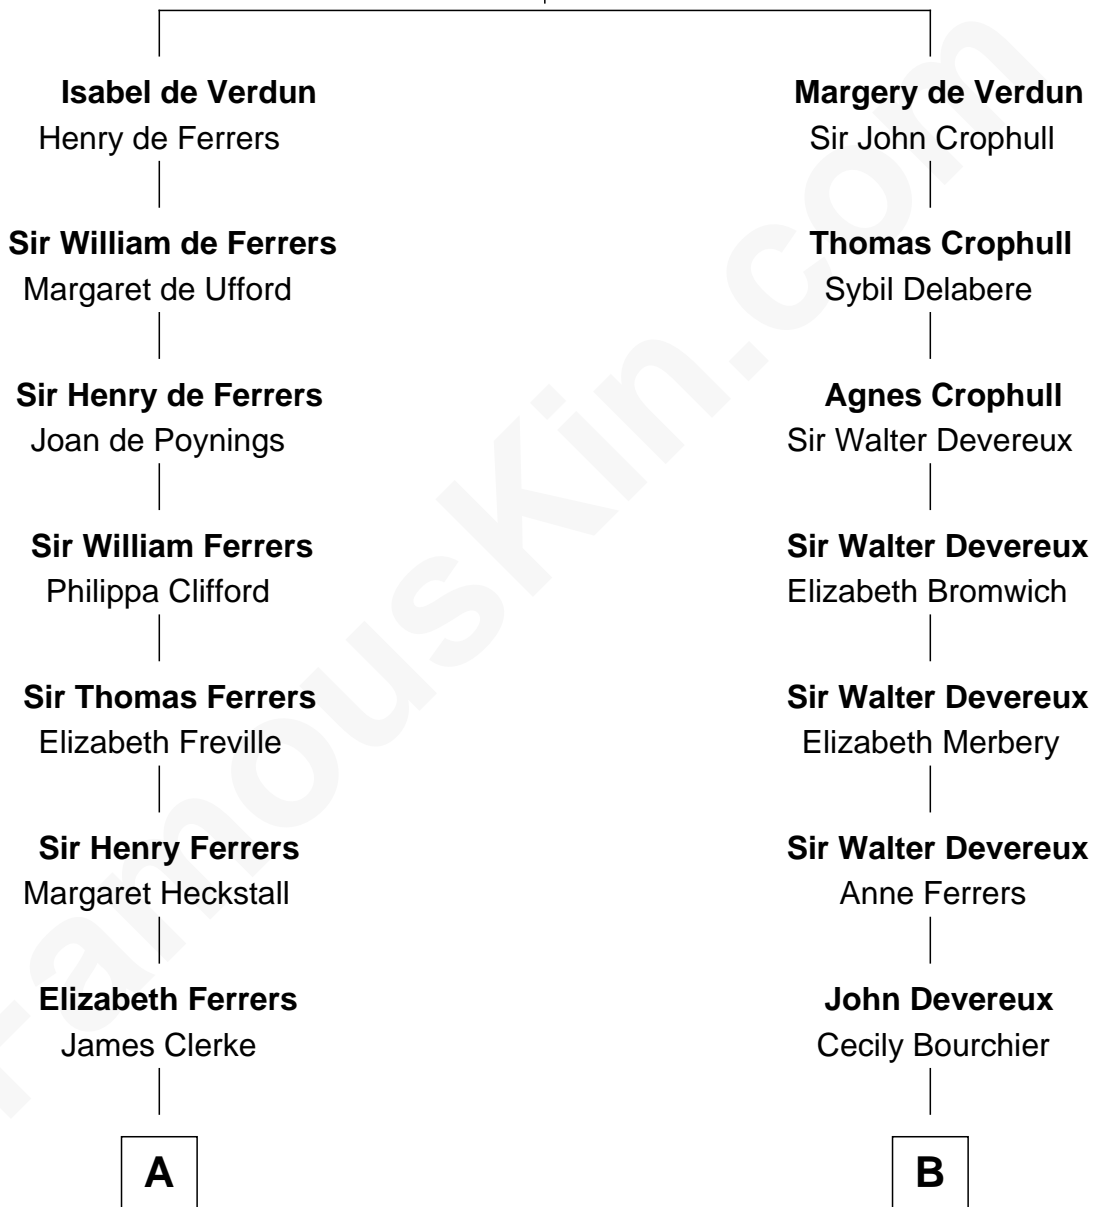

FamousKin.com

Relationship Chart of

Joseph Wharton

Founder of the Wharton School of Business

17th cousin 1 time removed of

Charles Darwin
Theory of Evolution

Sir Thebaud de Verdun

with wife
Elizabeth de Clare

with wife
Maud Mortimer

FamousKin.com