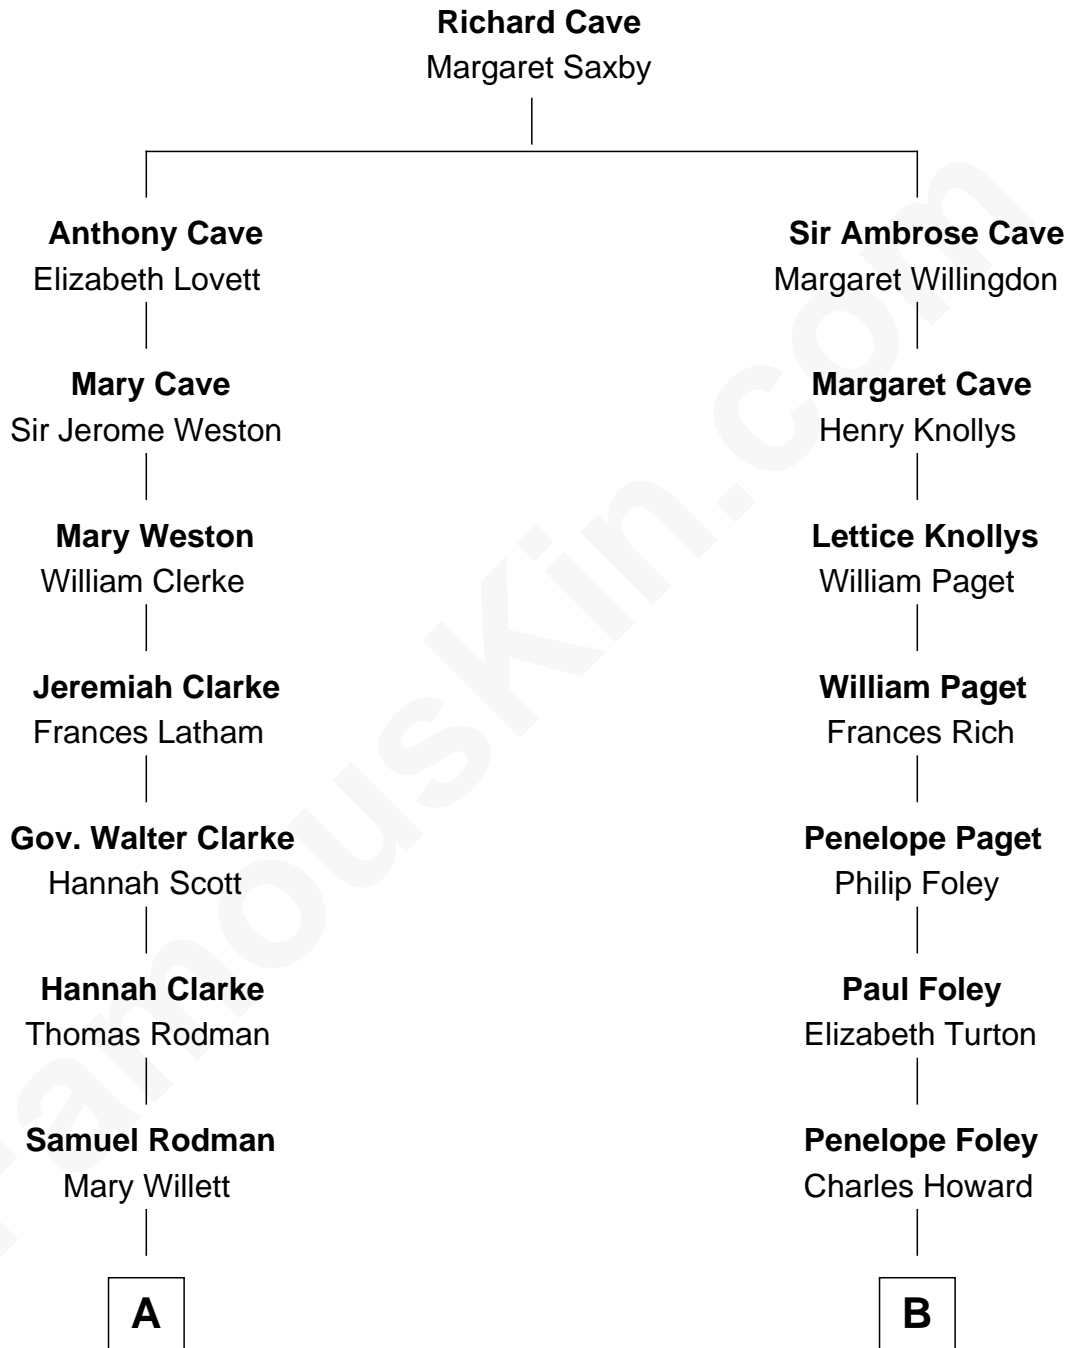

FamousKin.com

Relationship Chart of

Joseph Wharton

Founder of the Wharton School of Business

9th cousin 1 time removed of

Charles Darwin
Theory of Evolution

FamousKin.com