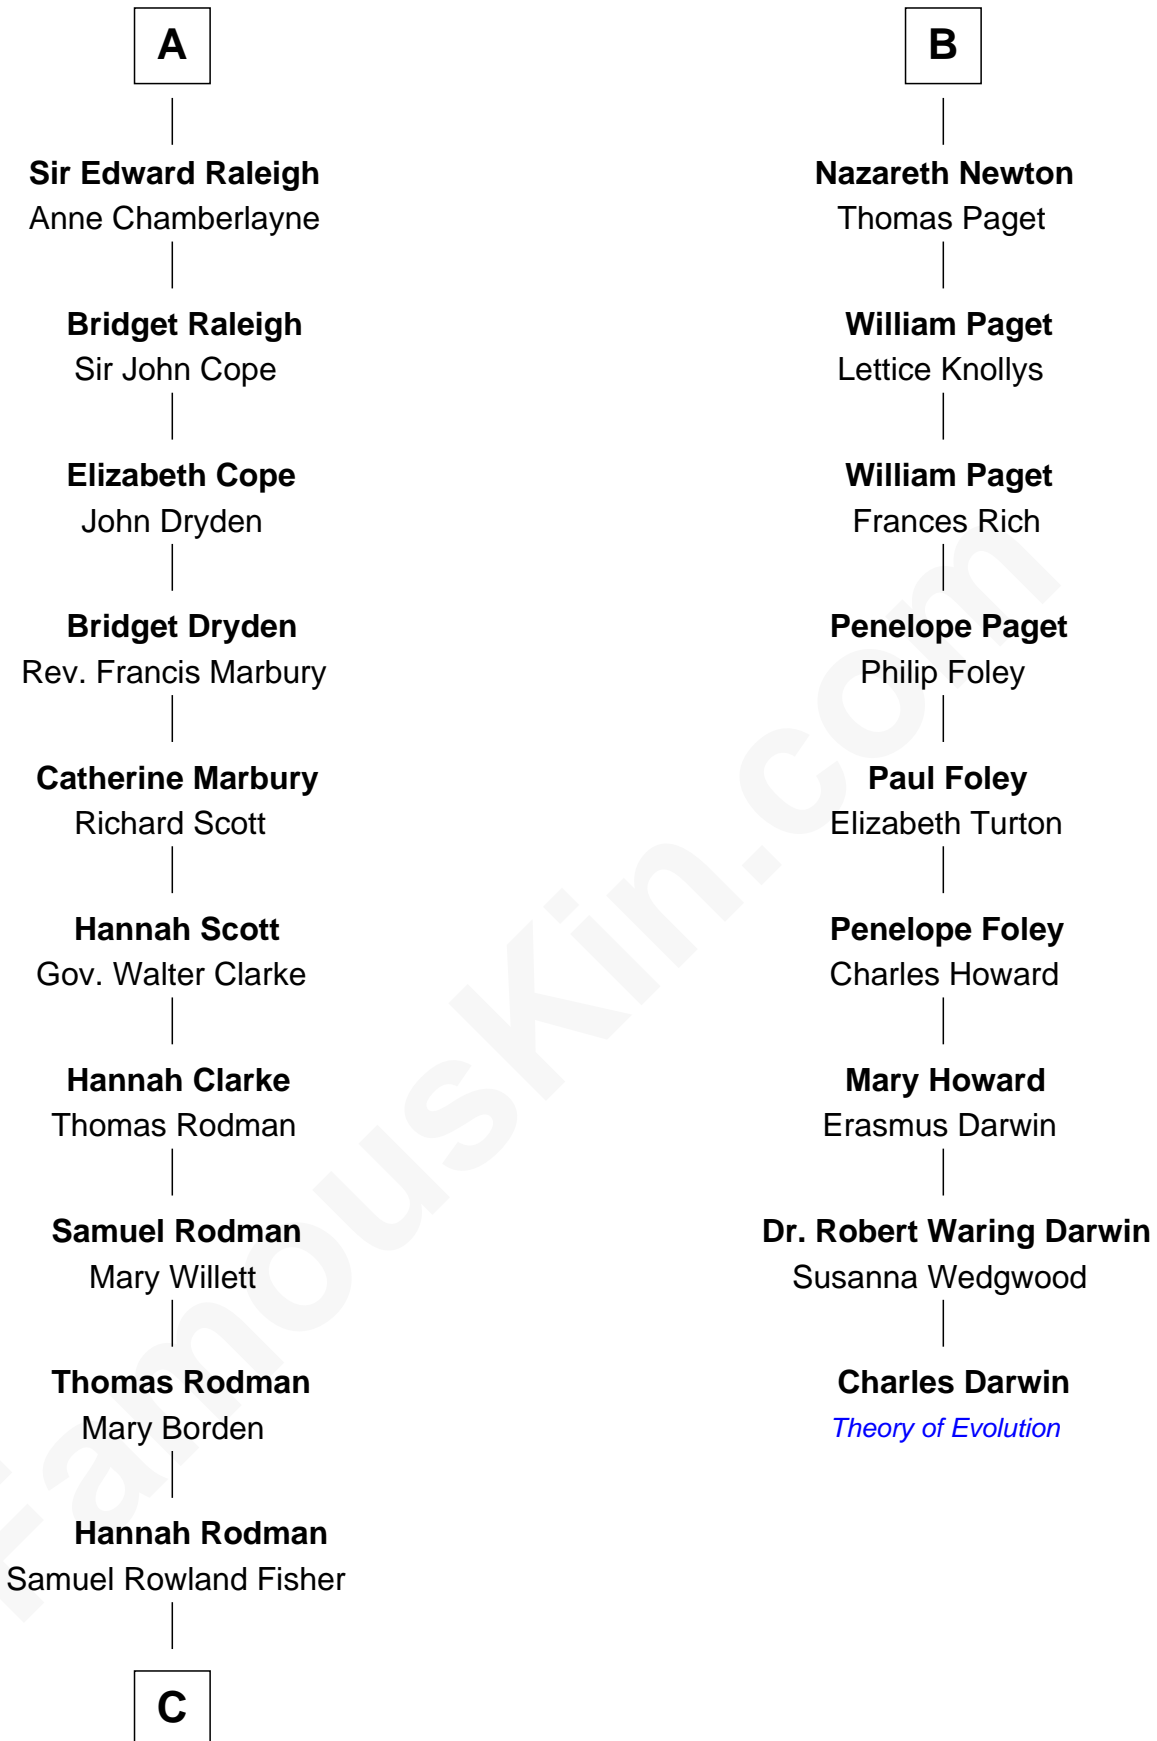

### Joseph Wharton

*Founder of the Wharton School of Business*

15th cousin 3 times removed of

**Charles Darwin**  
*Theory of Evolution*

**Humphrey de Bohun**  
Elizabeth Plantagenet

**Eleanor de Bohun**  
Sir James le Boteler

**Pernel le Boteler**  
Sir Gilbert Talbot

**Sir Richard Talbot**  
Ankaret le Strange

**Mary Talbot**  
Sir Thomas Greene

**Sir Thomas Greene**  
Phillippa Ferrers

**Elizabeth Greene**  
William Raleigh

**Sir Edward Raleigh**  
Margaret Verney

**A**

**Margaret de Bohun**  
Sir Hugh de Courtnay

**Sir Philip Courtenay**  
Anne Wake

**Sir John Courtenay**  
Joan Champernoun

**Sir Philip Courtenay**  
Elizabeth Hungerford

**Katherine Courtenay**  
Sir William Huddesfield

**Elizabeth Huddesfield**  
Sir Anthony Poyntz

**Margaret Poyntz**  
Sir John Newton

**B**

**C**

**Deborah Fisher**  
William Wharton

**Joseph Wharton**

*Founder, Wharton School of Business*

FamousKin.com