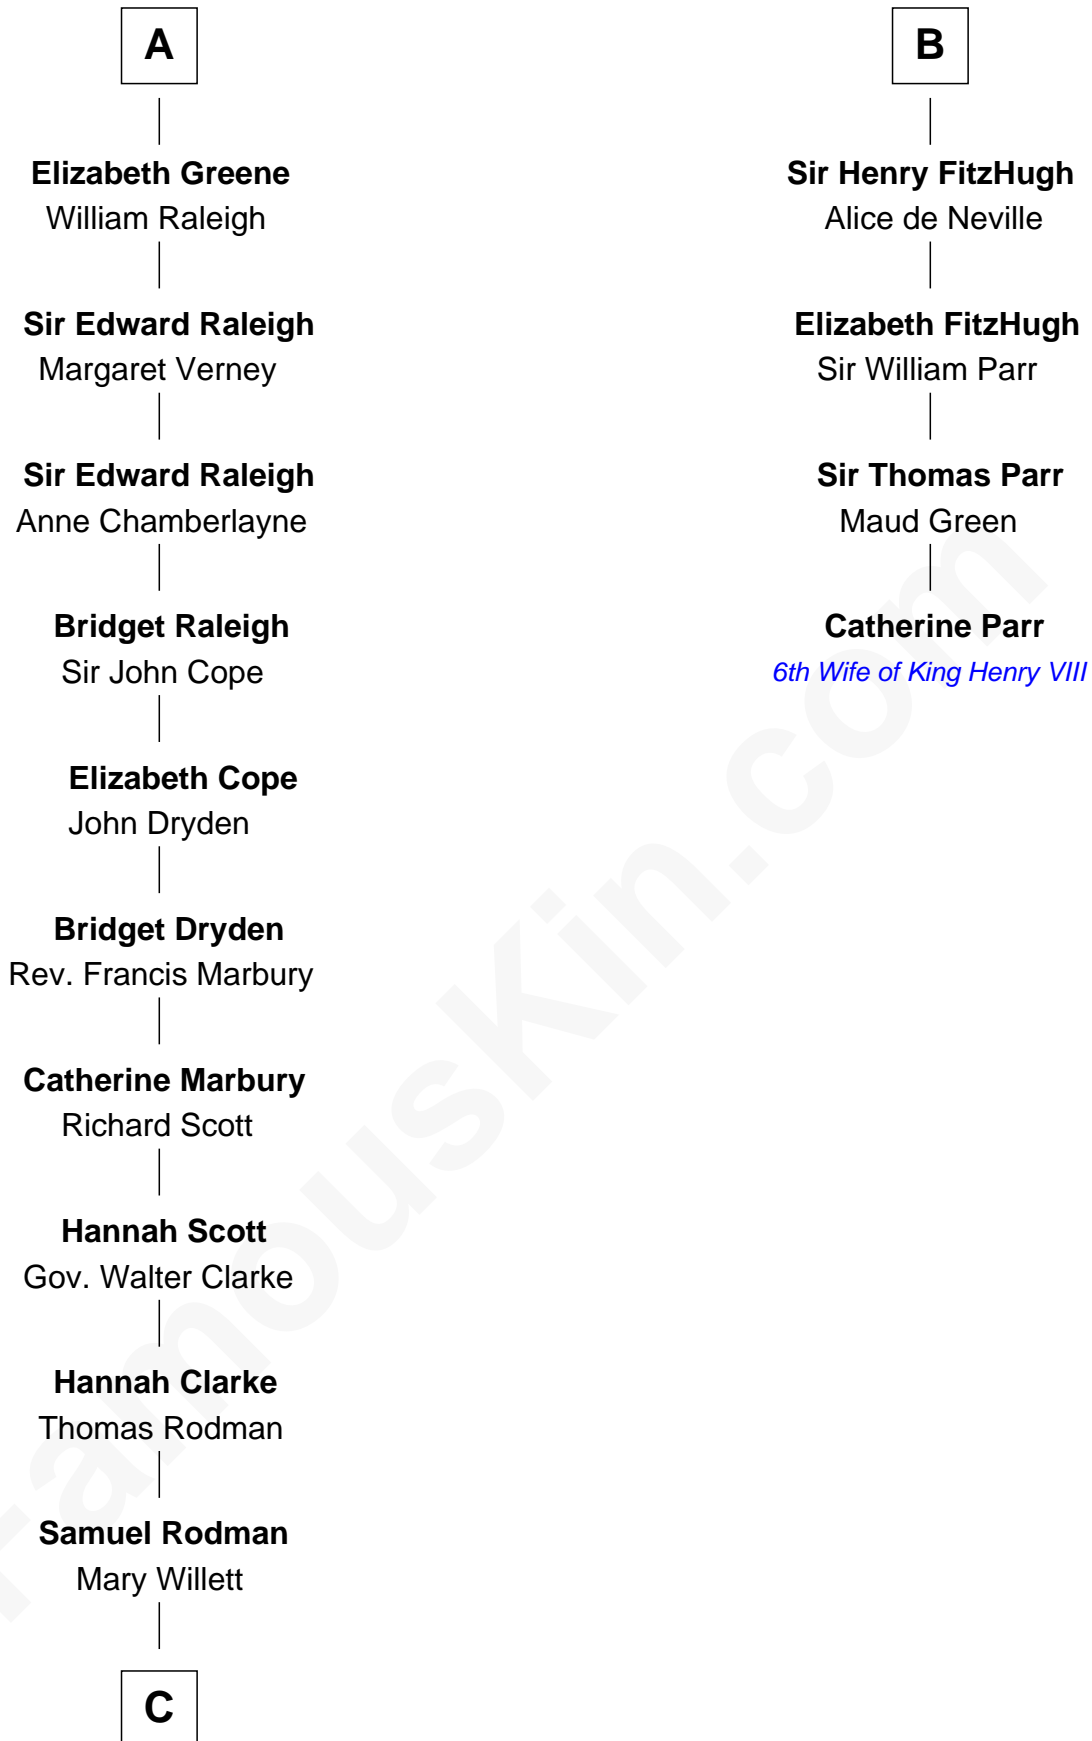

FamousKin.com

Relationship Chart of

Joseph Wharton

Founder of the Wharton School of Business

10th cousin 10 times removed of

Catherine Parr

6th Wife of King Henry VIII

Sir Roger de Somery
Nichole d'Aubenev

Aline Fitzalan

Lucy le Strange

Sir William Willoughby

Margery Willoughby

Sir William FitzHugh

B

C

—
Thomas Rodman

Mary Borden

—
Hannah Rodman

Samuel Rowland Fisher

—
Deborah Fisher

William Wharton

—
Joseph Wharton

Founder, Wharton School of Business

FamousKin.com