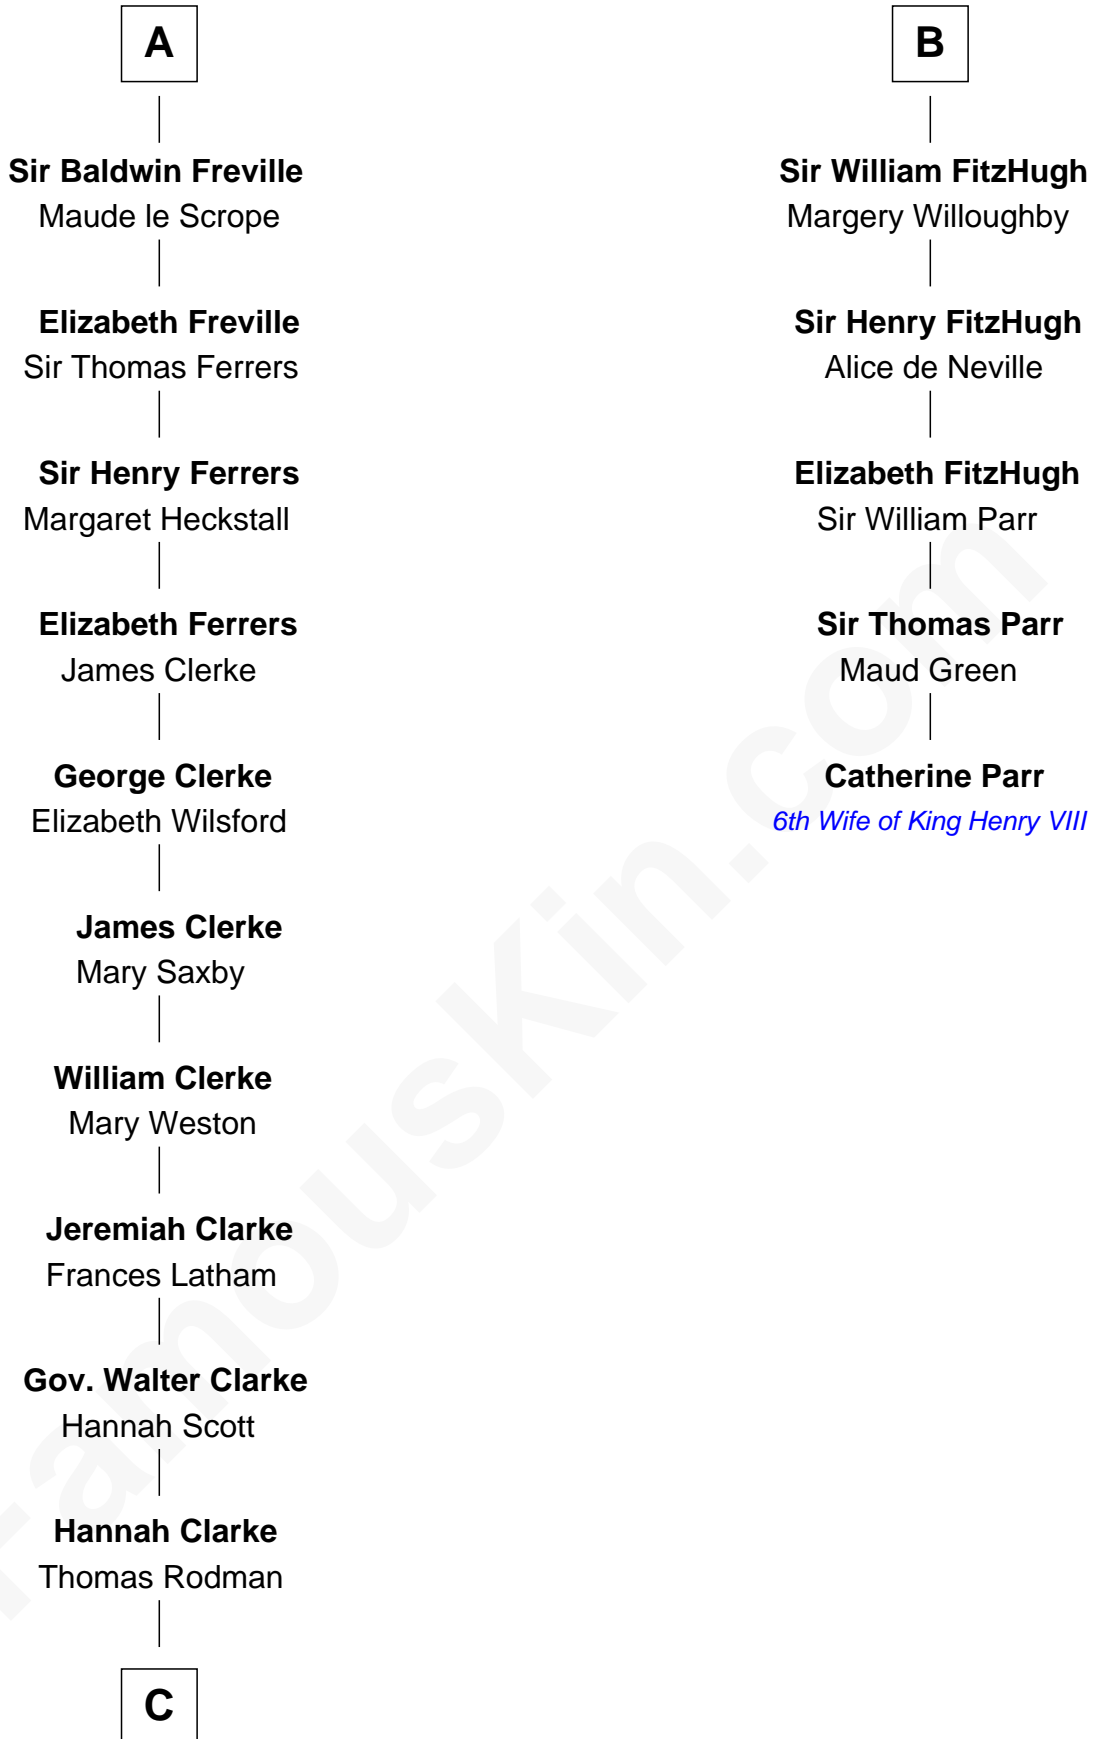

FamousKin.com

Relationship Chart of

Joseph Wharton

Founder of the Wharton School of Business

11th cousin 10 times removed of

Catherine Parr

6th Wife of King Henry VIII

Henry II, King of England

Ida de Tony

C

—
Samuel Rodman

Mary Willett

—
Thomas Rodman

Mary Borden

—
Hannah Rodman

Samuel Rowland Fisher