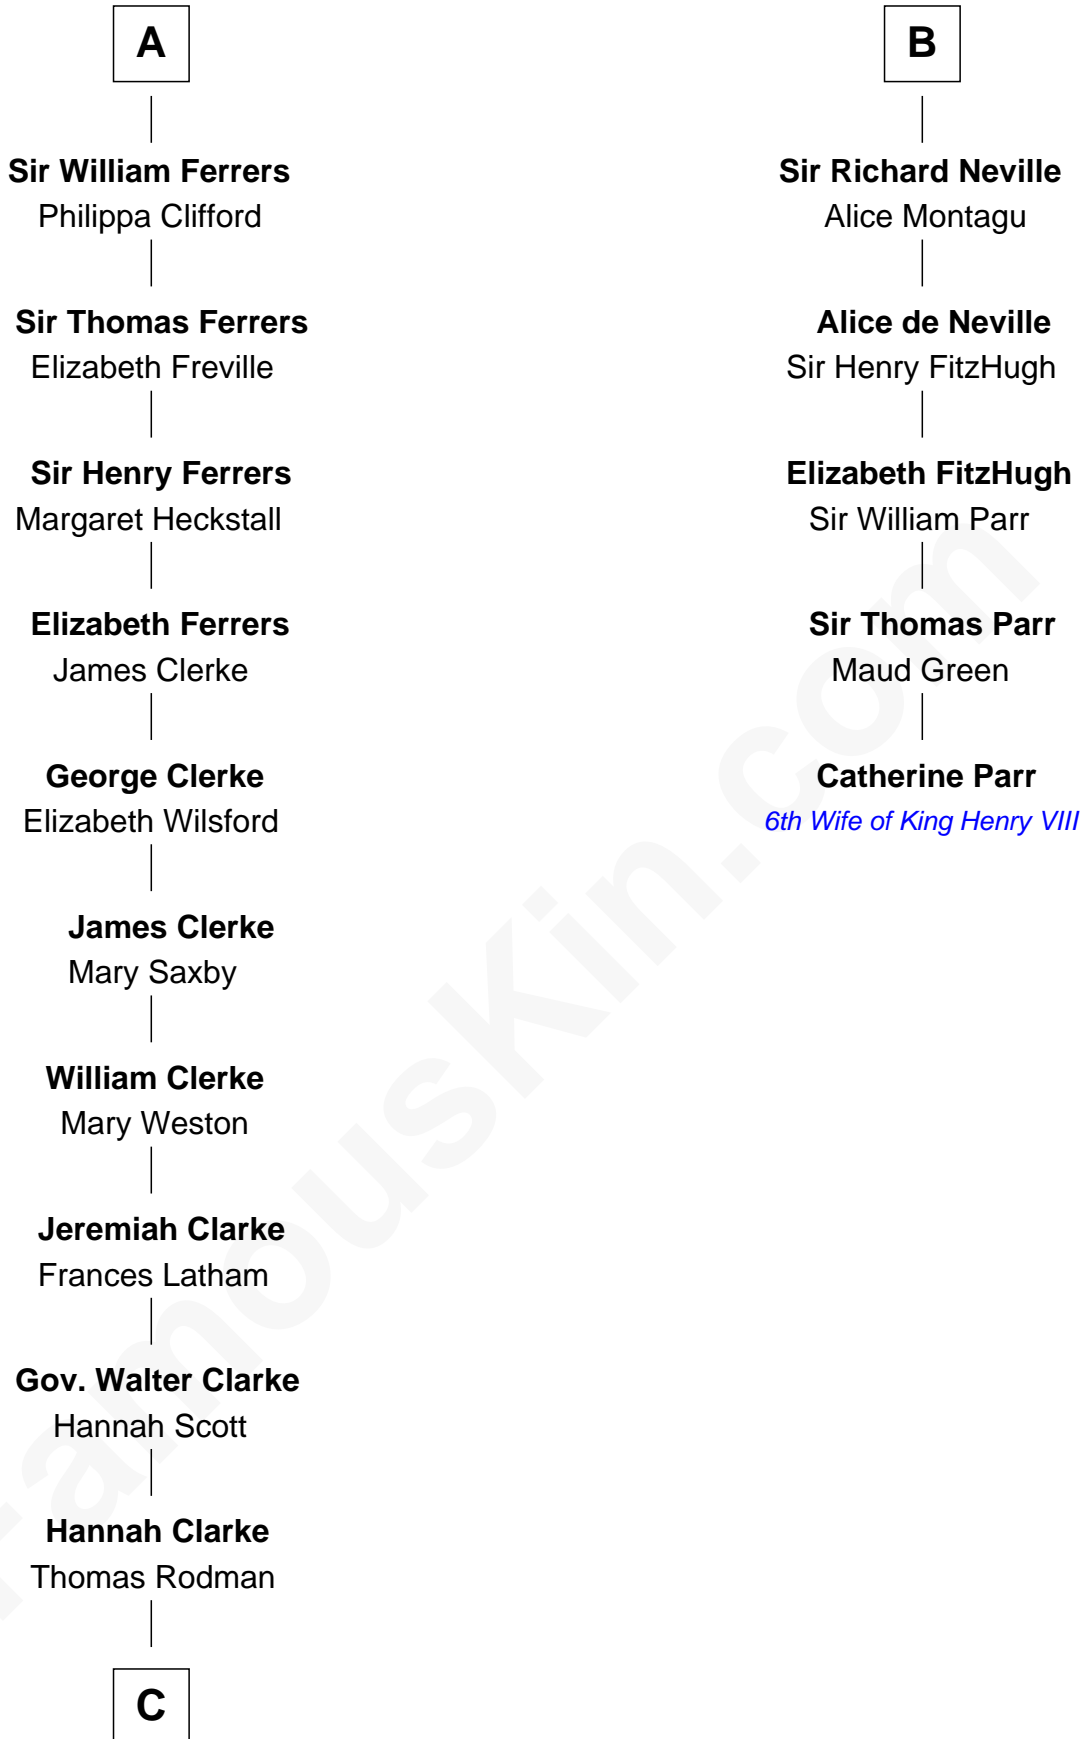

FamousKin.com

Relationship Chart of

Joseph Wharton

Founder of the Wharton School of Business

11th cousin 10 times removed of

Catherine Parr

6th Wife of King Henry VIII

C

—
Samuel Rodman

Mary Willett

—
Thomas Rodman

Mary Borden

—
Hannah Rodman

Samuel Rowland Fisher

—
Deborah Fisher

William Wharton