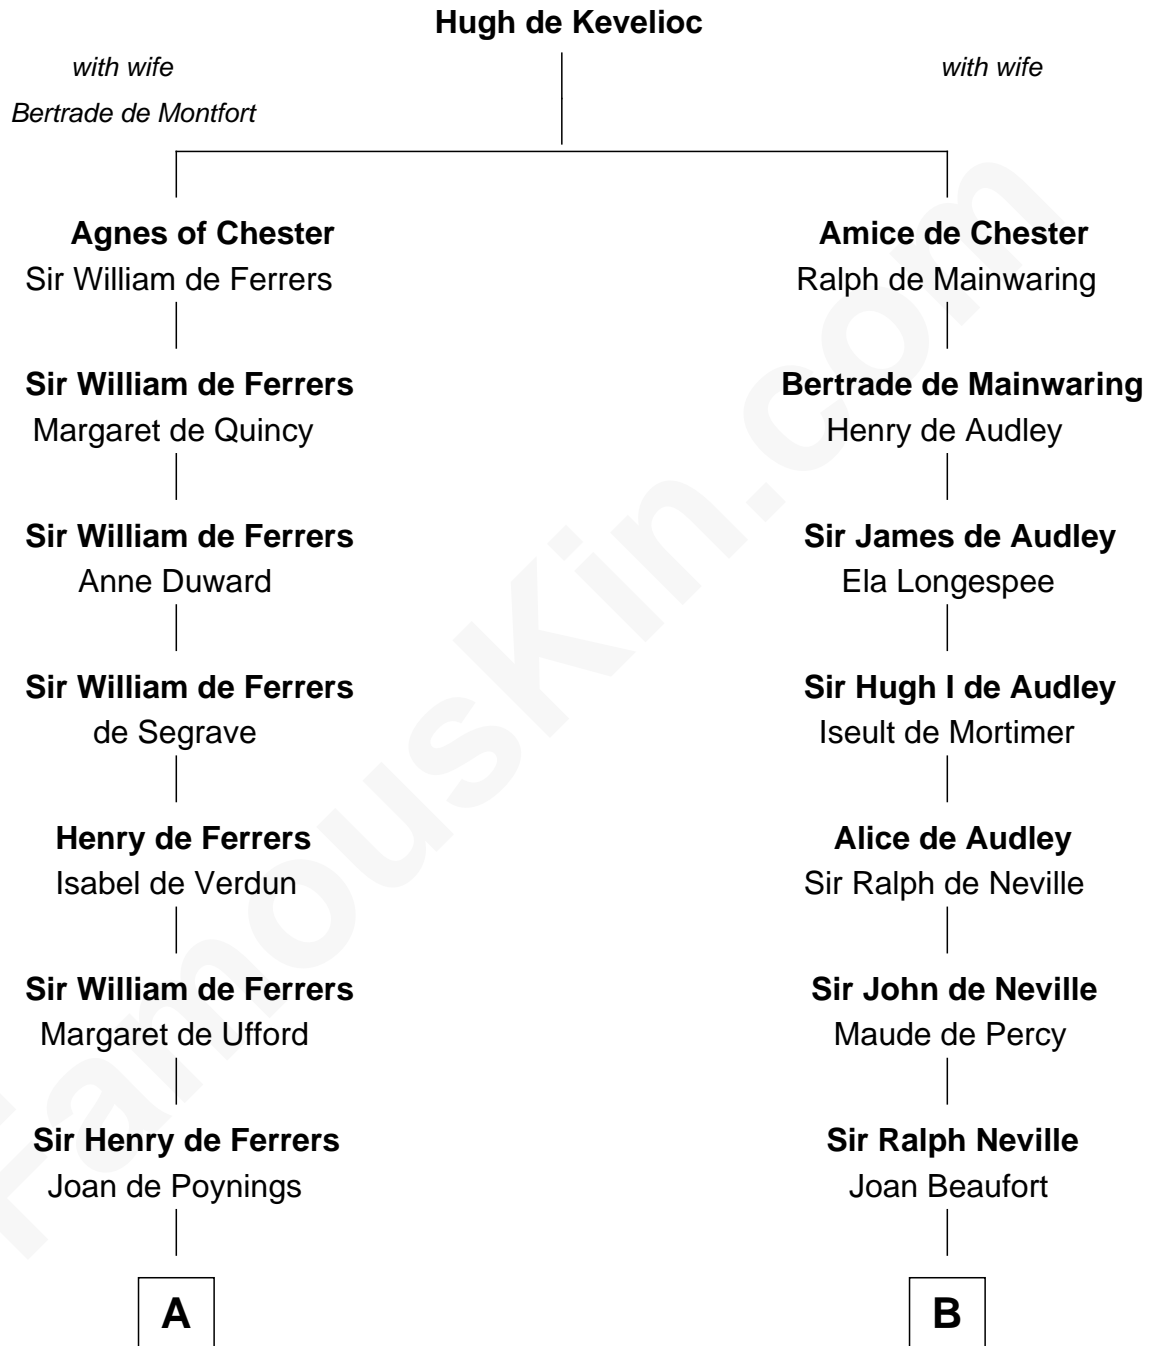

FamousKin.com

Relationship Chart of

Joseph Wharton

Founder of the Wharton School of Business

11th cousin 10 times removed of

Catherine Parr

6th Wife of King Henry VIII

C

—
Samuel Rodman

Mary Willett

—
Thomas Rodman

Mary Borden

—
Hannah Rodman

Samuel Rowland Fisher

—
Deborah Fisher

William Wharton