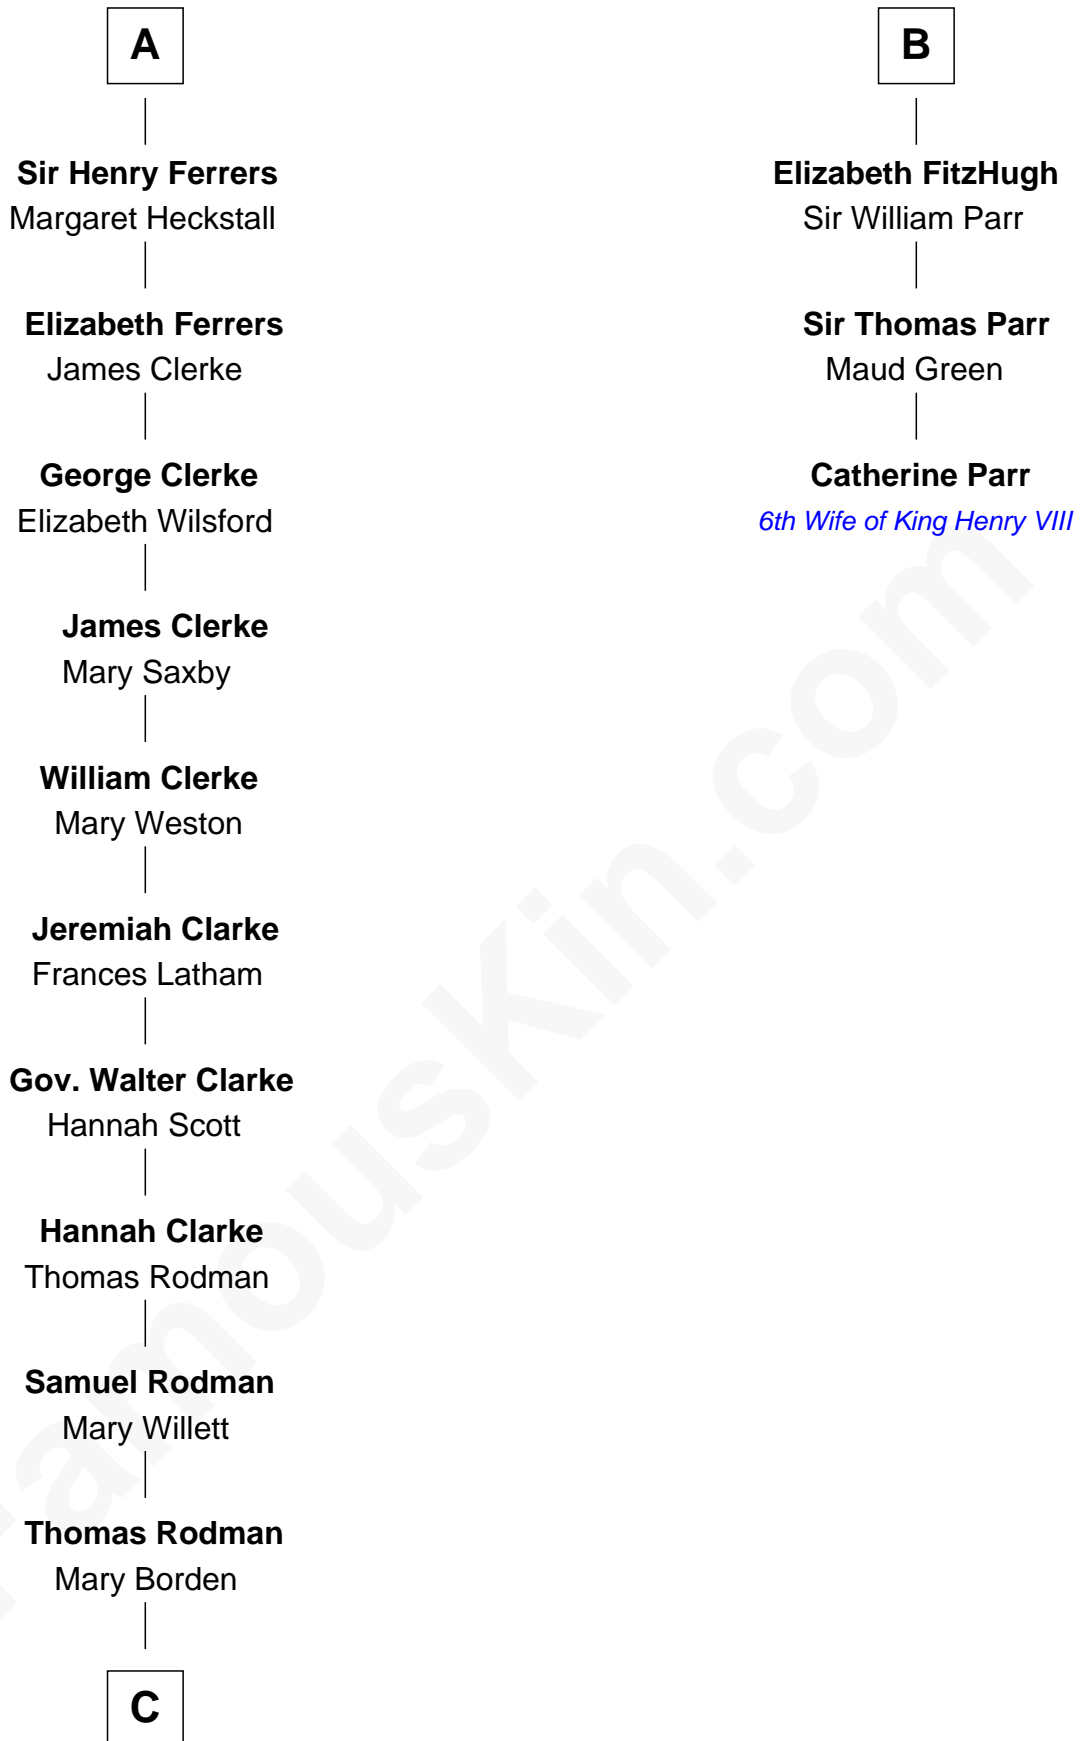

## Relationship Chart of

### Joseph Wharton

*Founder of the Wharton School of Business*

9th cousin 10 times removed of

**Catherine Parr**

*6th Wife of King Henry VIII*

**C**

—  
**Hannah Rodman**  
Samuel Rowland Fisher

—  
**Deborah Fisher**  
William Wharton