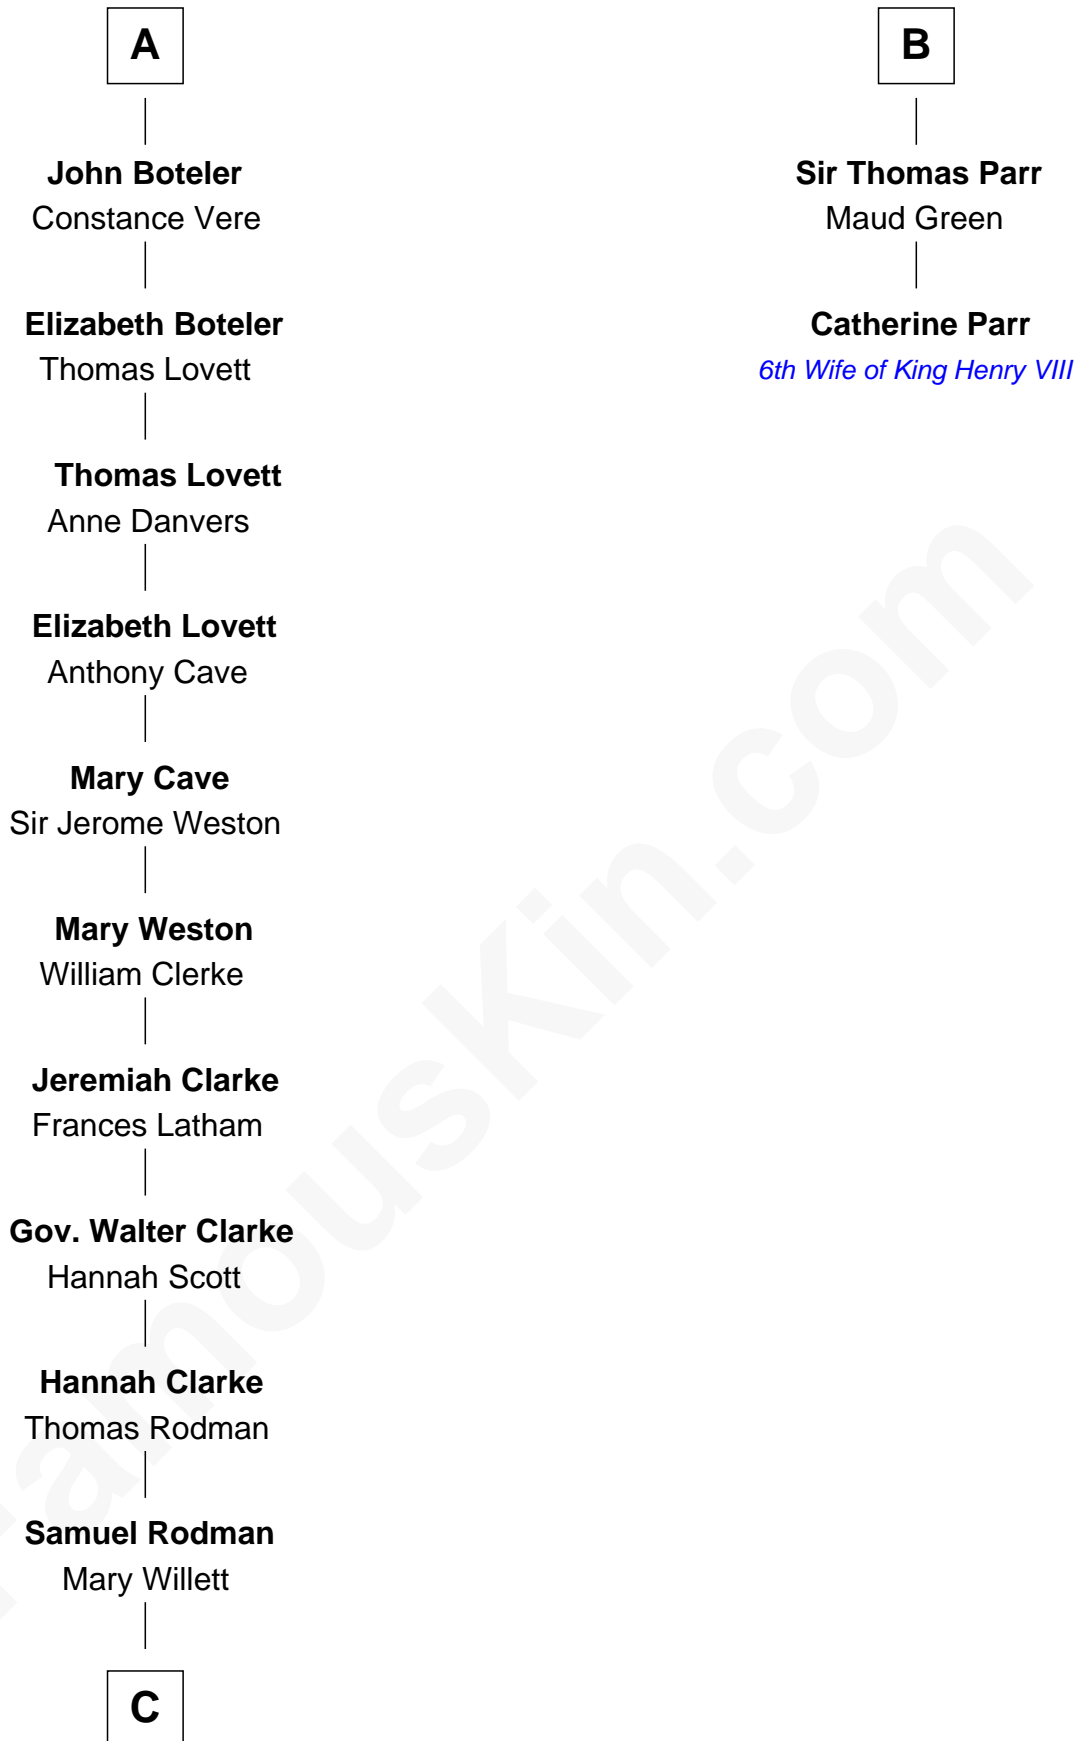

FamousKin.com

Relationship Chart of

Joseph Wharton

Founder of the Wharton School of Business

8th cousin 12 times removed of

Catherine Parr

6th Wife of King Henry VIII

C

—
Thomas Rodman

Mary Borden

—
Hannah Rodman

Samuel Rowland Fisher

—
Deborah Fisher

William Wharton

—
Joseph Wharton

Founder, Wharton School of Business