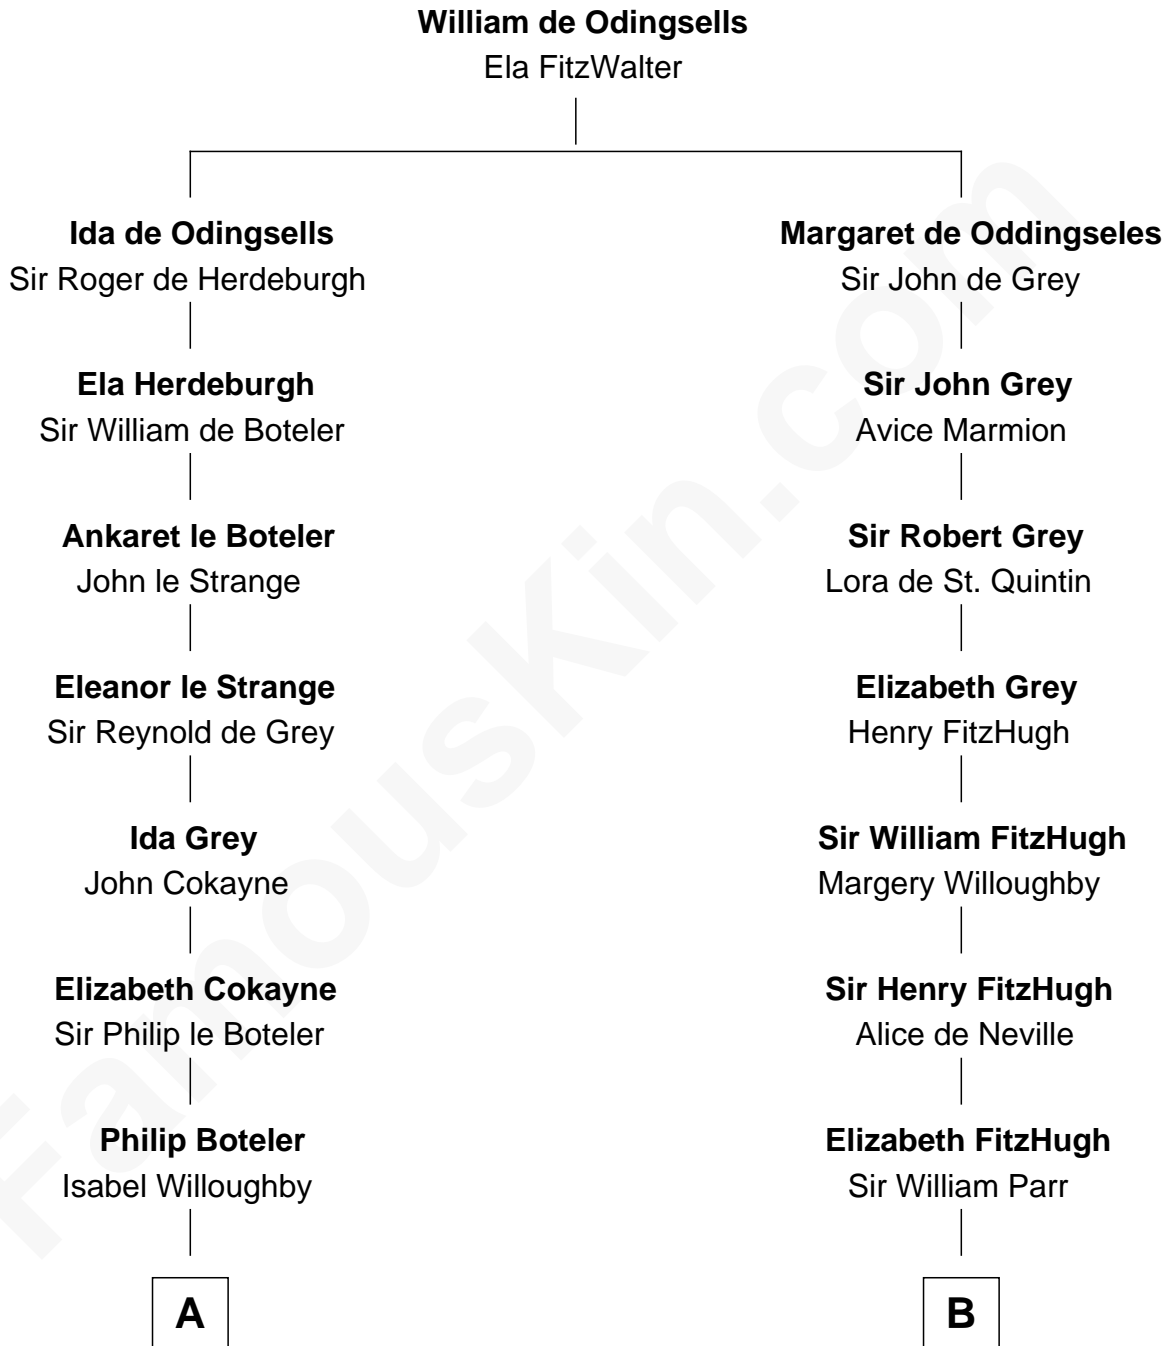

FamousKin.com

Relationship Chart of

Joseph Wharton

Founder of the Wharton School of Business

8th cousin 12 times removed of

Catherine Parr

6th Wife of King Henry VIII

C

—
Thomas Rodman

Mary Borden

—
Hannah Rodman

Samuel Rowland Fisher

—
Deborah Fisher

William Wharton

—
Joseph Wharton

Founder, Wharton School of Business