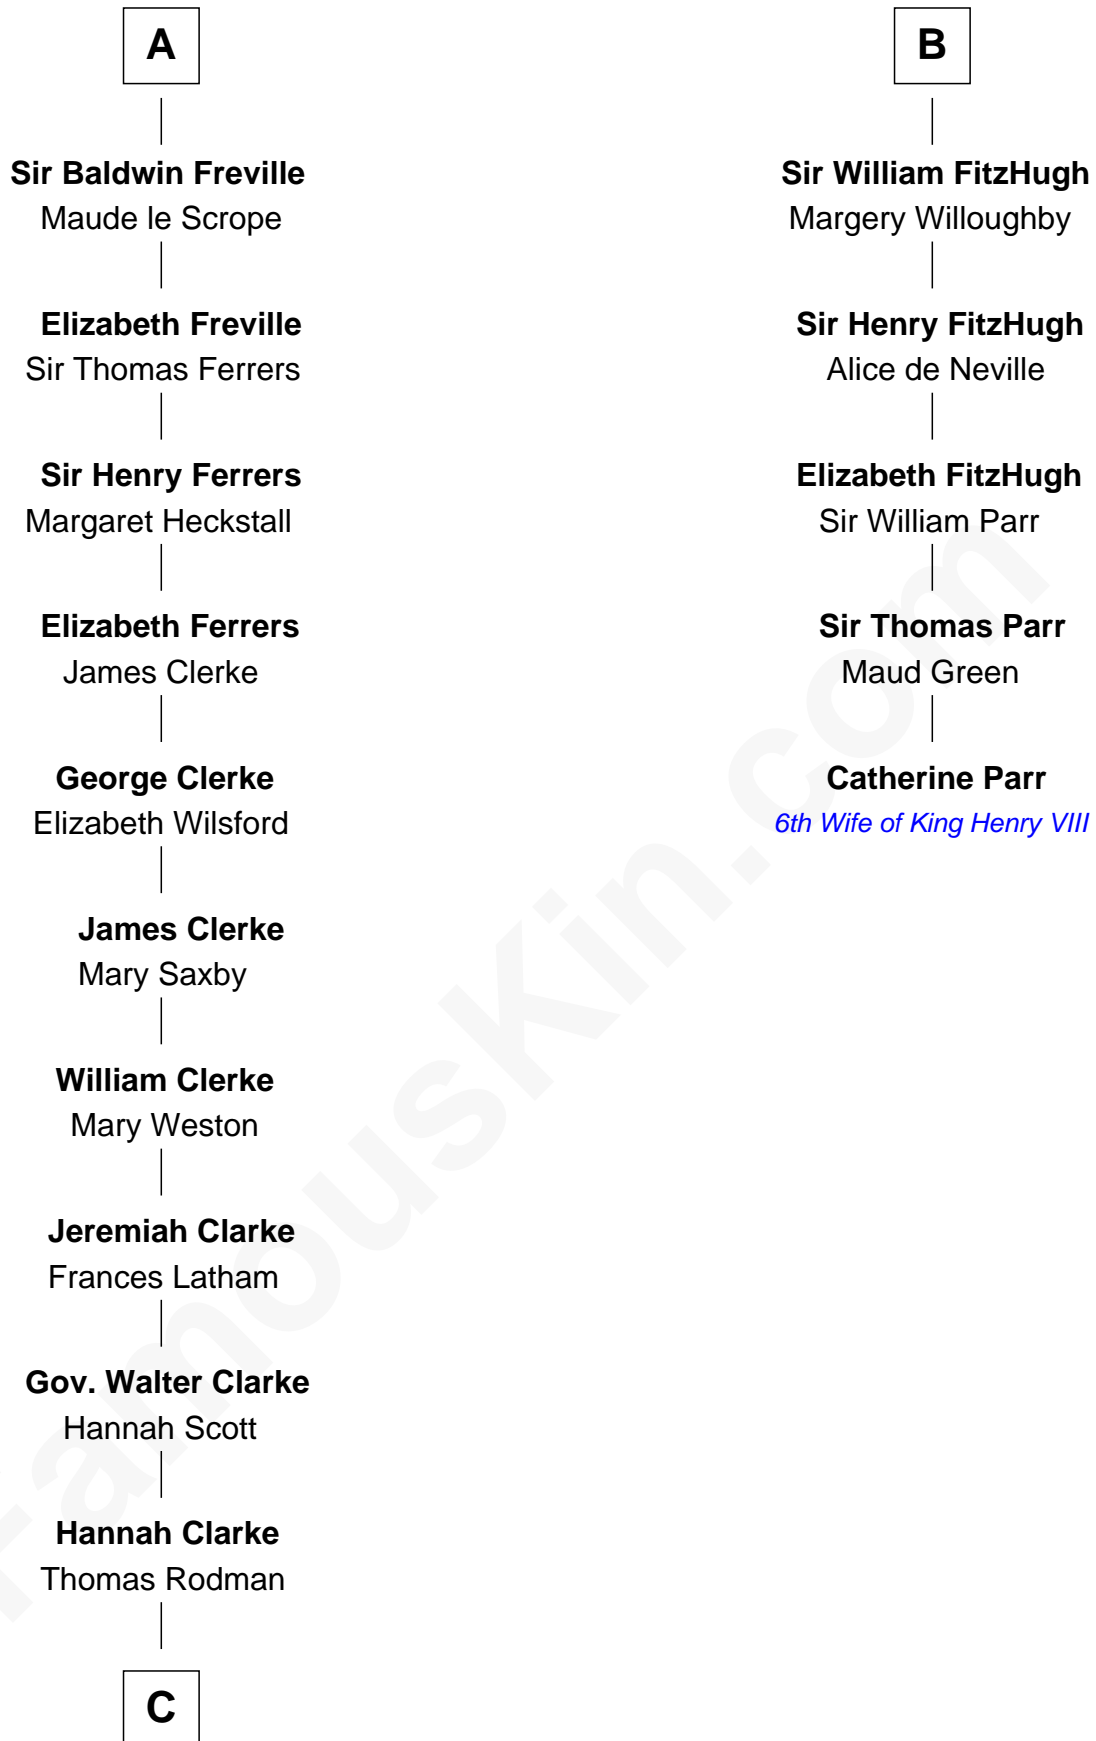

## Relationship Chart of

### Joseph Wharton

*Founder of the Wharton School of Business*

11th cousin 10 times removed of

**Catherine Parr**

*6th Wife of King Henry VIII*

**William FitzPatrick**

Eleonore de Vitre

**C**

—  
**Samuel Rodman**

Mary Willett

—  
**Thomas Rodman**

Mary Borden

—  
**Hannah Rodman**

Samuel Rowland Fisher

—  
**Deborah Fisher**

William Wharton