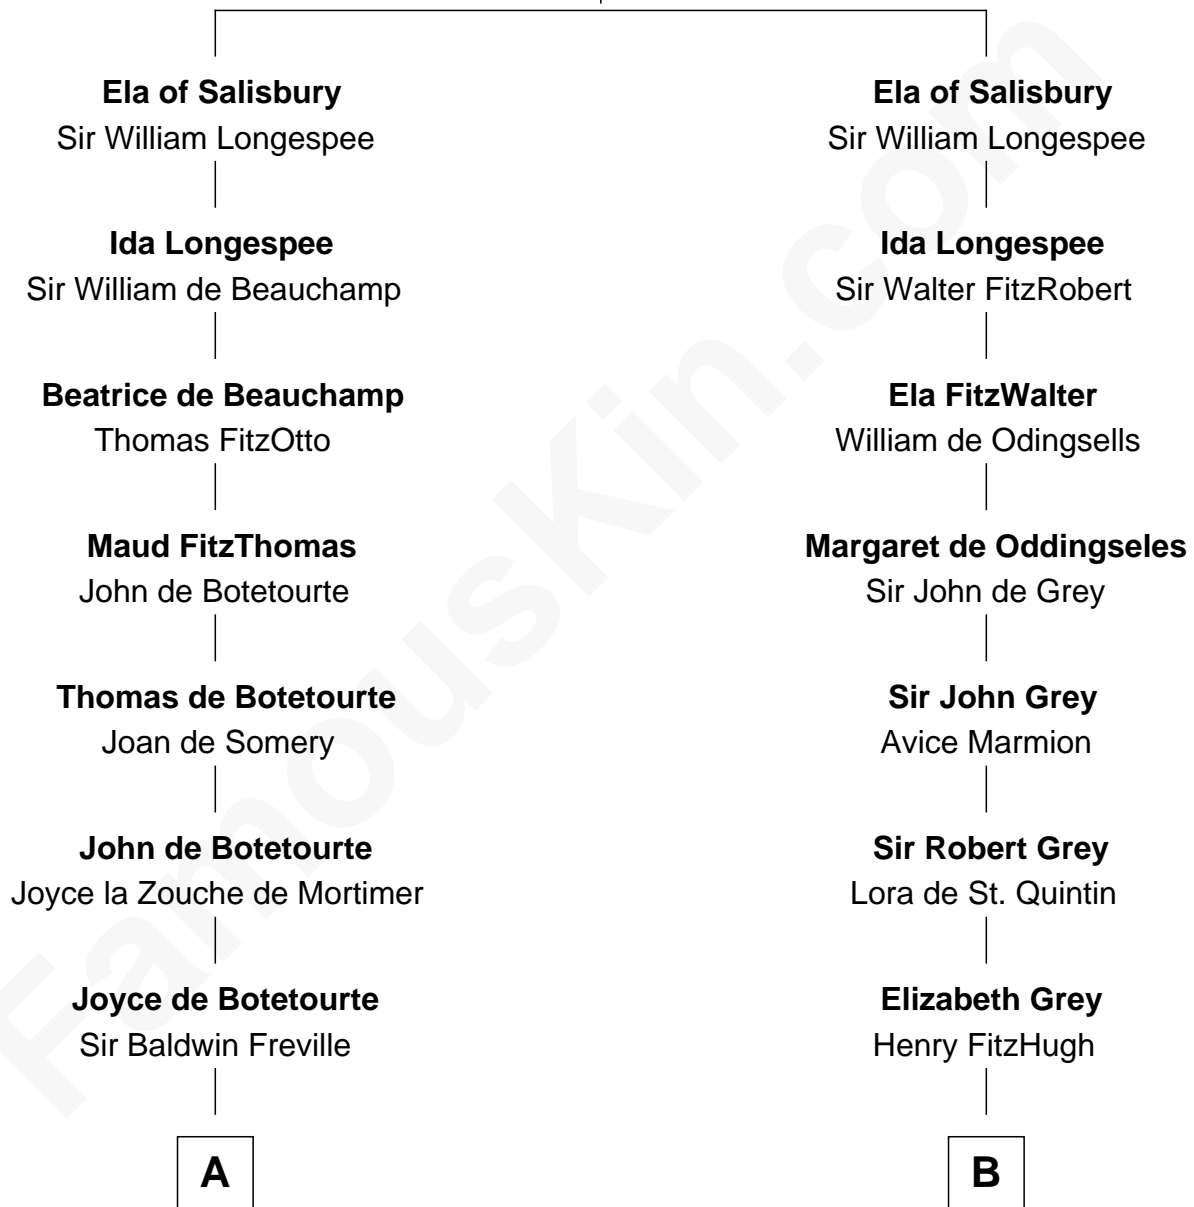

## Relationship Chart of

### Joseph Wharton

*Founder of the Wharton School of Business*

11th cousin 10 times removed of

**Catherine Parr**

*6th Wife of King Henry VIII*

**William FitzPatrick**

Eleonore de Vitre

**C**

—  
**Samuel Rodman**

Mary Willett

—  
**Thomas Rodman**

Mary Borden

—  
**Hannah Rodman**

Samuel Rowland Fisher

—  
**Deborah Fisher**

William Wharton