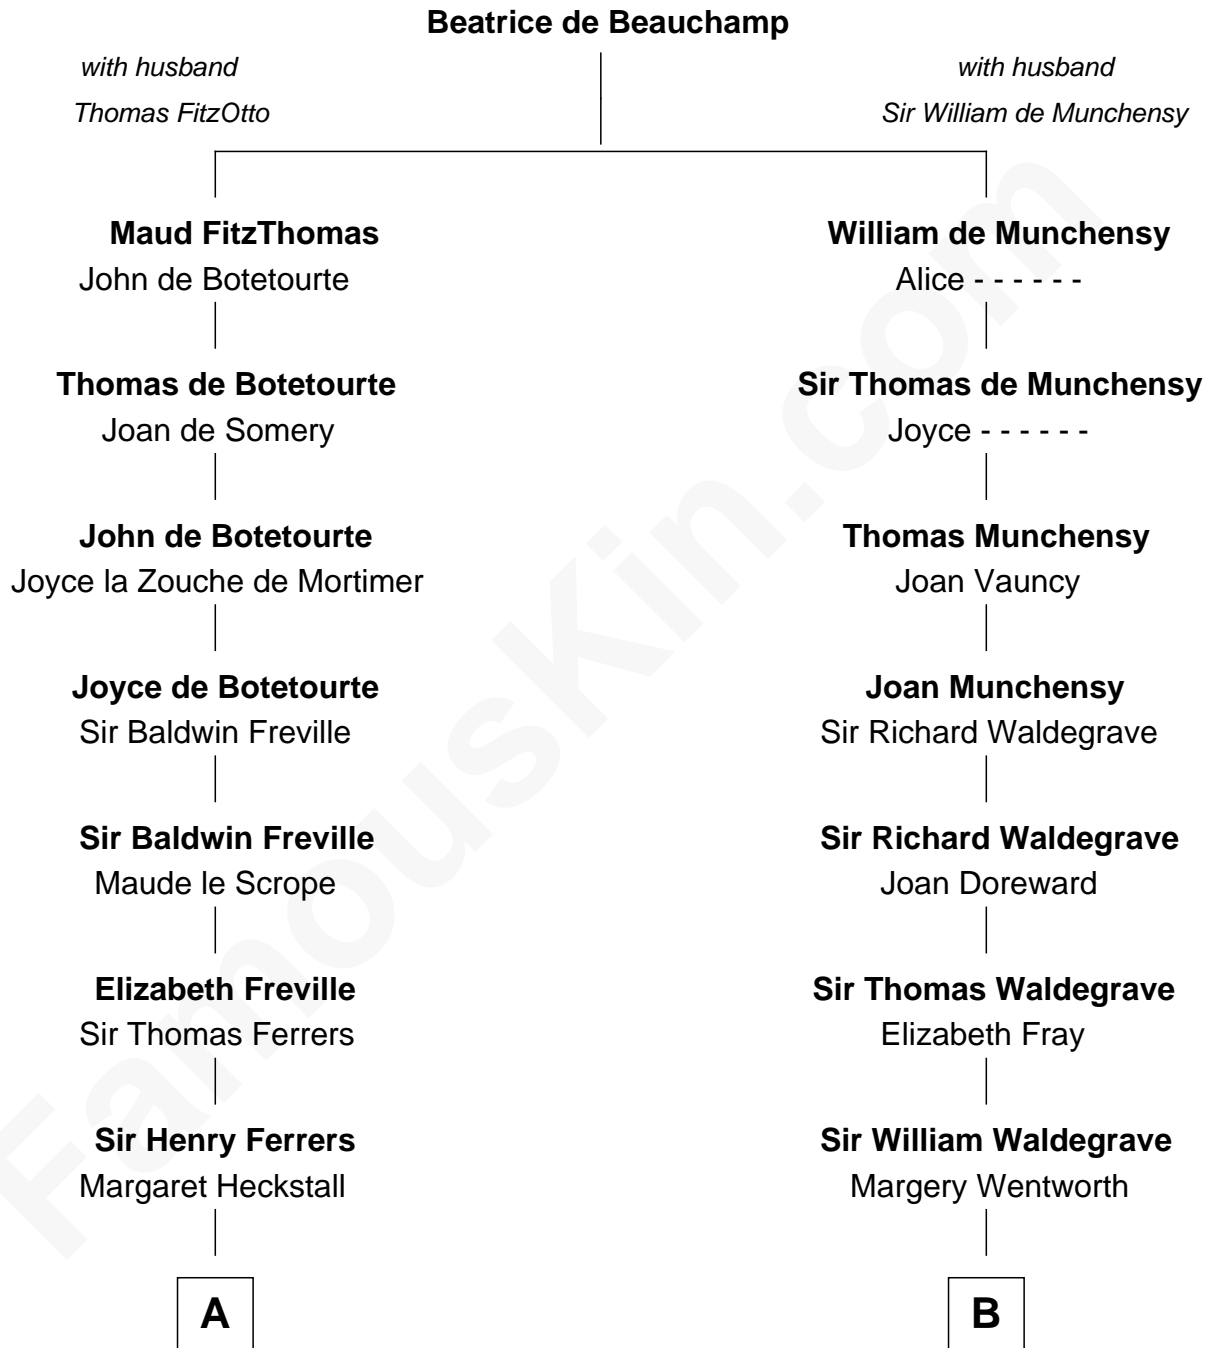

FamousKin.com

Relationship Chart of

Joseph Wharton

Founder of the Wharton School of Business

18th cousin 3 times removed of

Jake Gyllenhaal
Movie Actor

C

Deborah Fisher
William Wharton

Joseph Wharton

Founder, Wharton School of Business

D

Anders Leonard Gyllenhaal
Selma Amanda Nelson

Leonard Ephraim Gyllenhaal

Philo Pendleton

Hugh Anders Gyllenhaal

Virginia Lowrie Childs