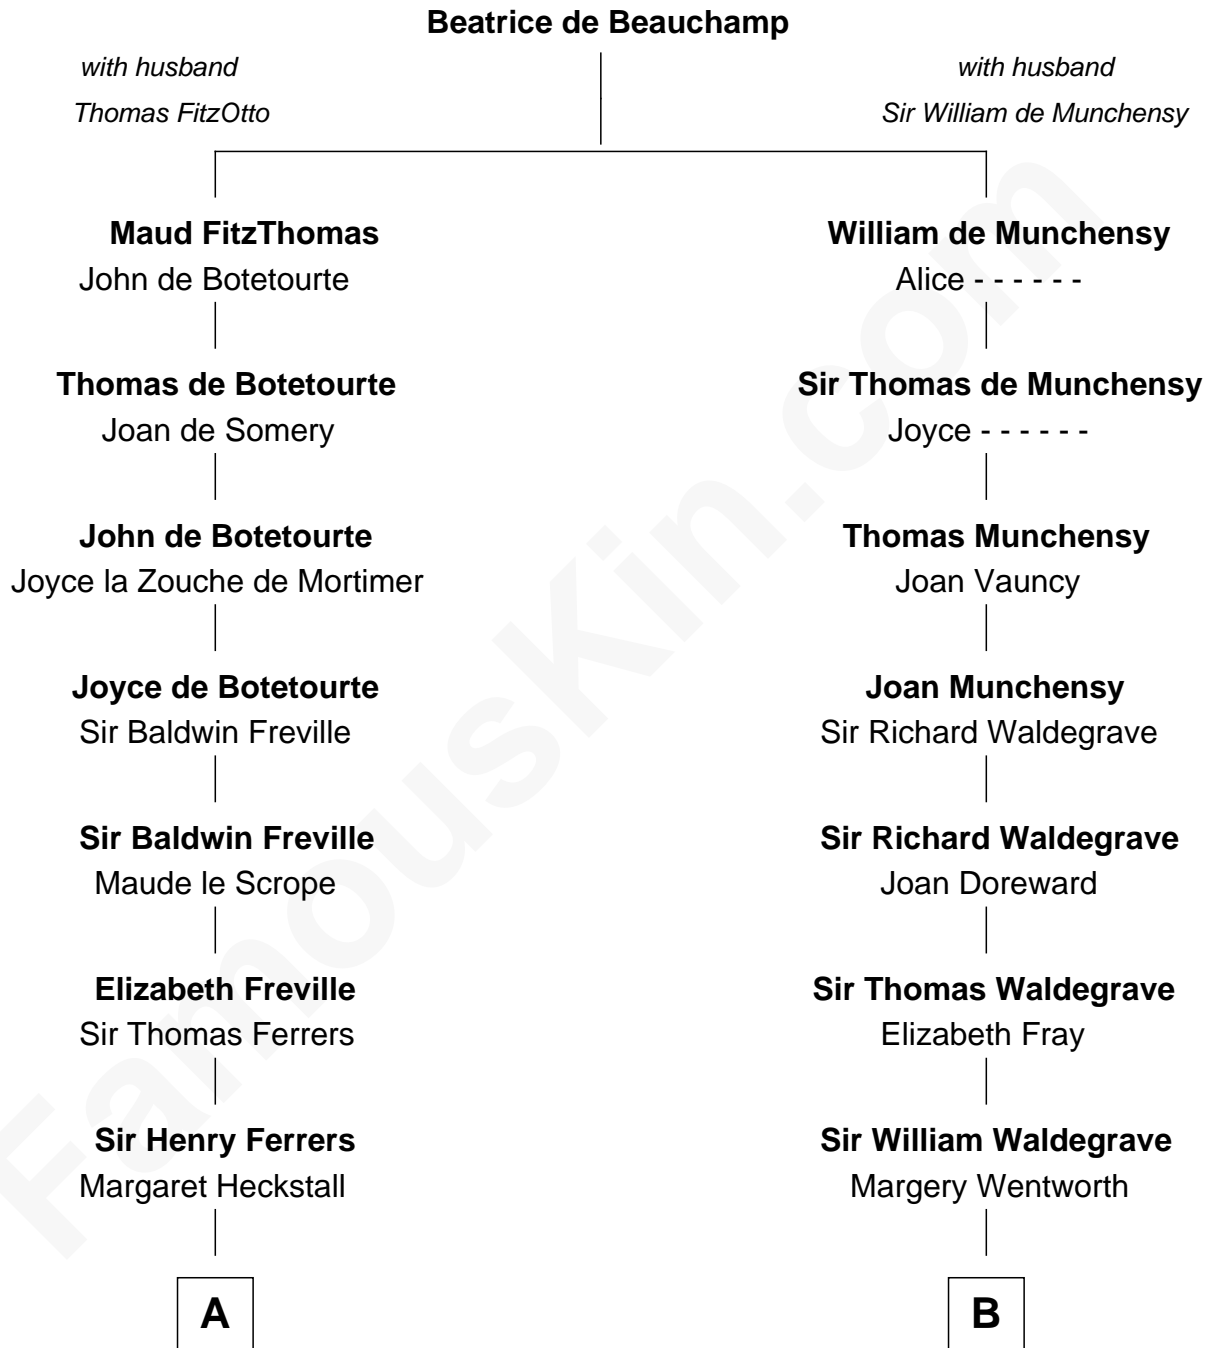

FamousKin.com

Relationship Chart of

Joseph Wharton

Founder of the Wharton School of Business

18th cousin 3 times removed of

Maggie Gyllenhaal
Movie Actress

C

Deborah Fisher
William Wharton

Joseph Wharton

Founder, Wharton School of Business

D

Anders Leonard Gyllenhaal
Selma Amanda Nelson

Leonard Ephraim Gyllenhaal

Philo Pendleton

Hugh Anders Gyllenhaal

Virginia Lowrie Childs